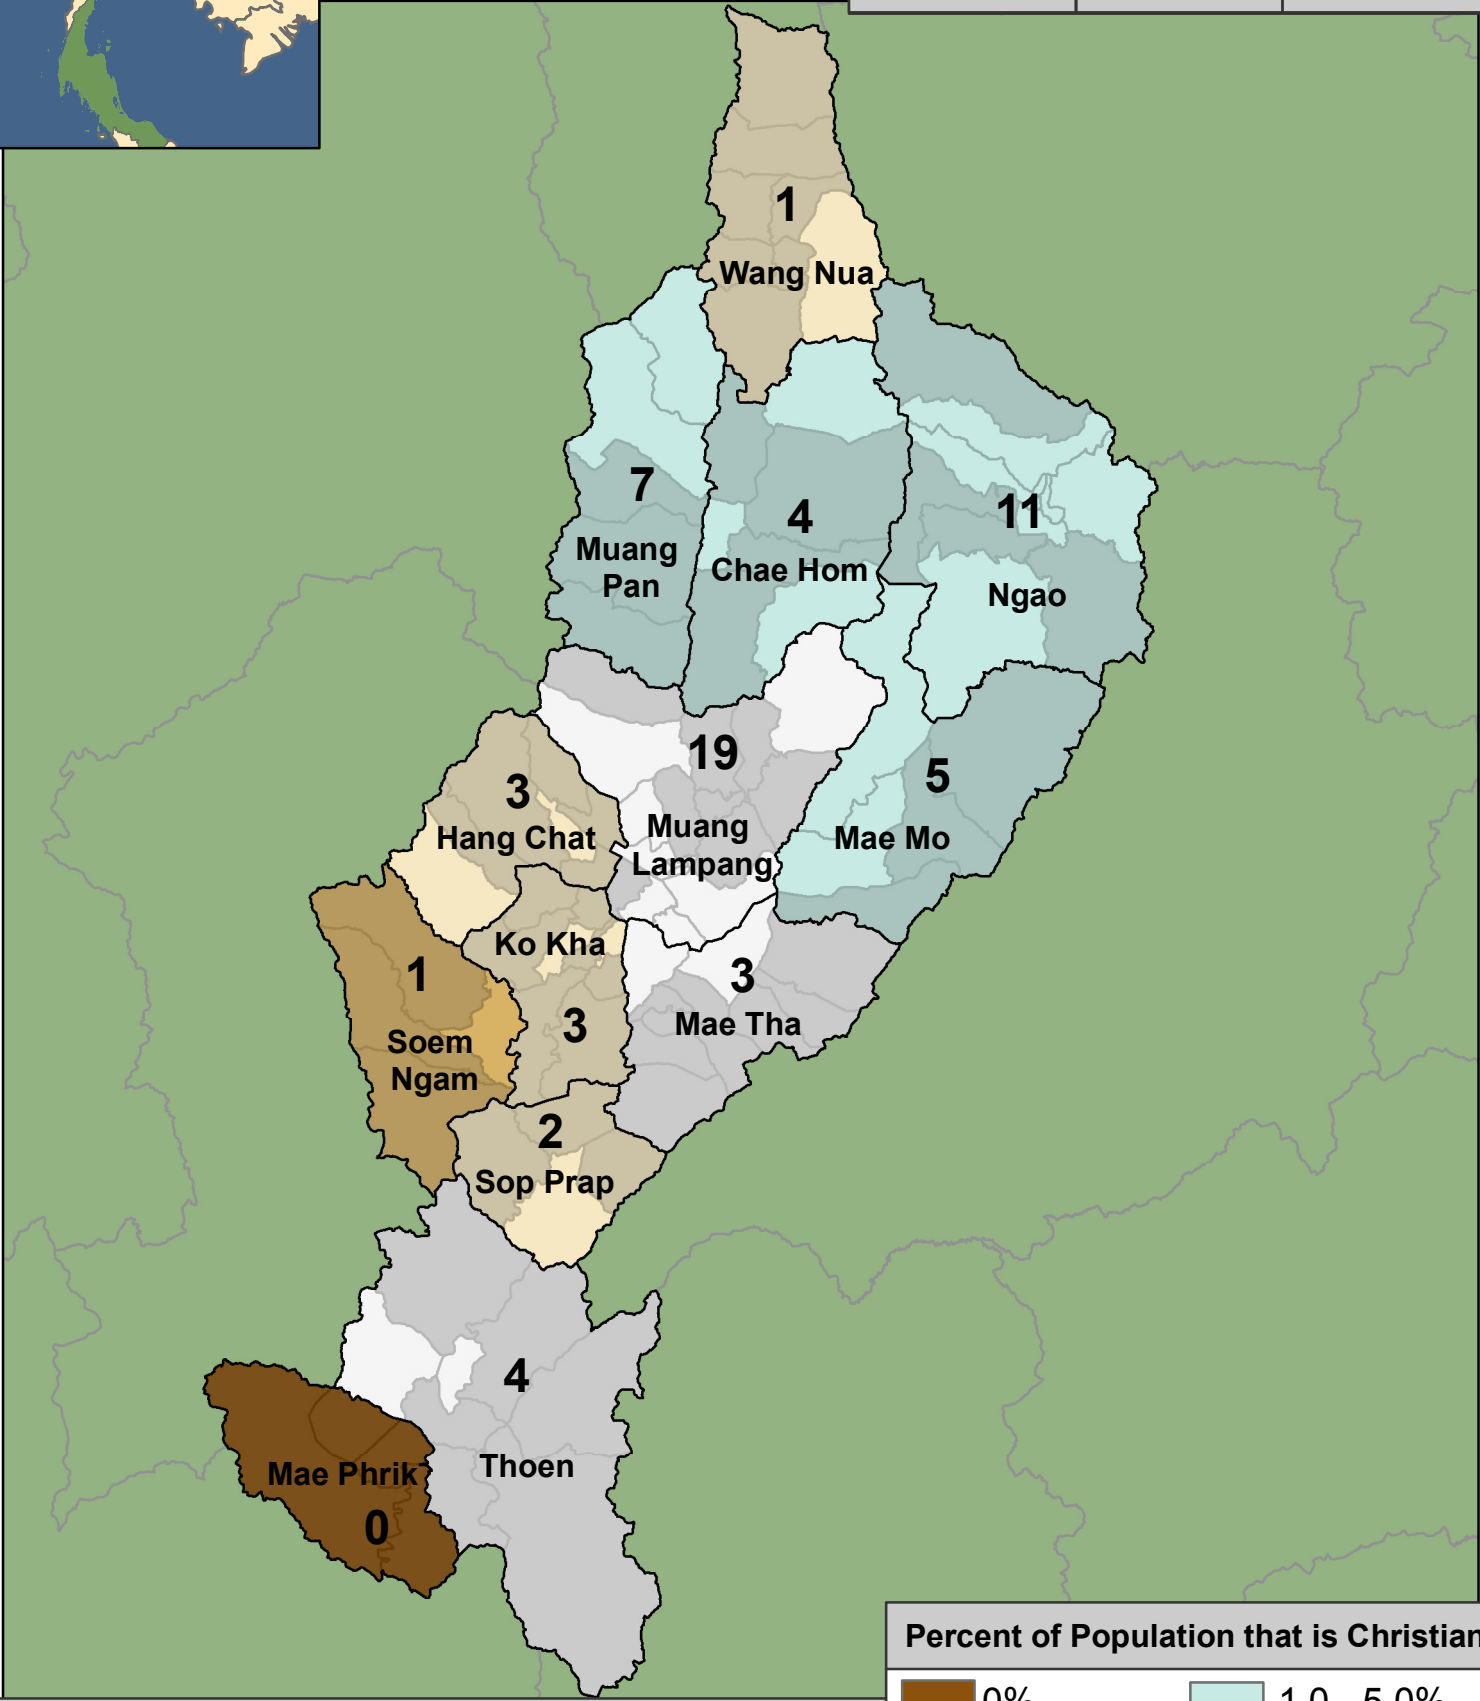

Lampang

| Provincial Statistics | | |
|-----------------------|------------|----------|
| Population | Christians | Churches |
| 761,949 | 5,286 | 63 |

Christian Presence in Thailand

| Districts | Districts with no Church | Sub-districts | Sub-districts with no Churches |
|-----------|--------------------------|---------------|--------------------------------|
| 13 | 1 | 100 | 65 |