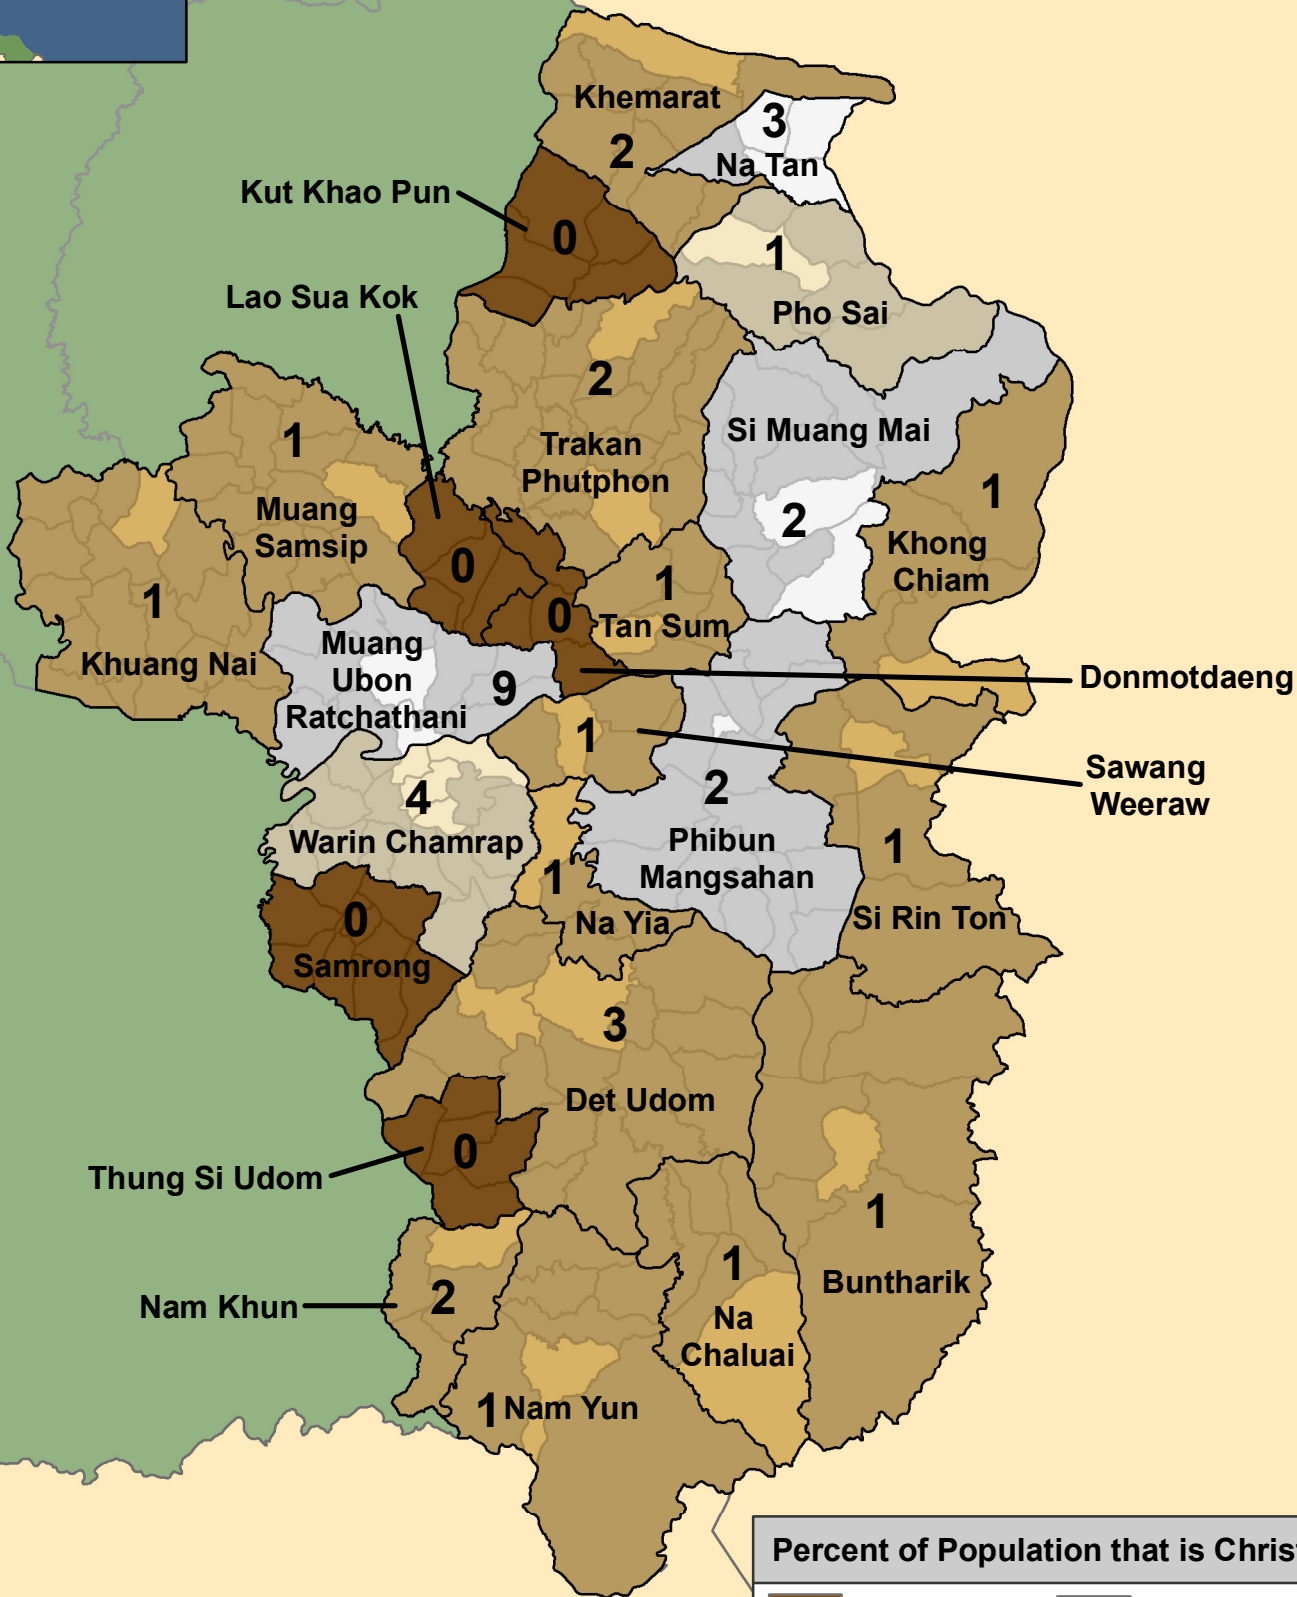

Ubon Ratchathani

Provincial Statistics

Population	Christians	Churches
1,813,088	2,149	40

Christian Presence in Thailand

Districts	Districts with no Church	Sub-districts	Sub-districts with no Churches
25	5	219	190

Percent of Population that is Christian

= No of Churches

eSTAR Data: 2011
Population Data: DOPA
E-mail: mapping@e-star.ws