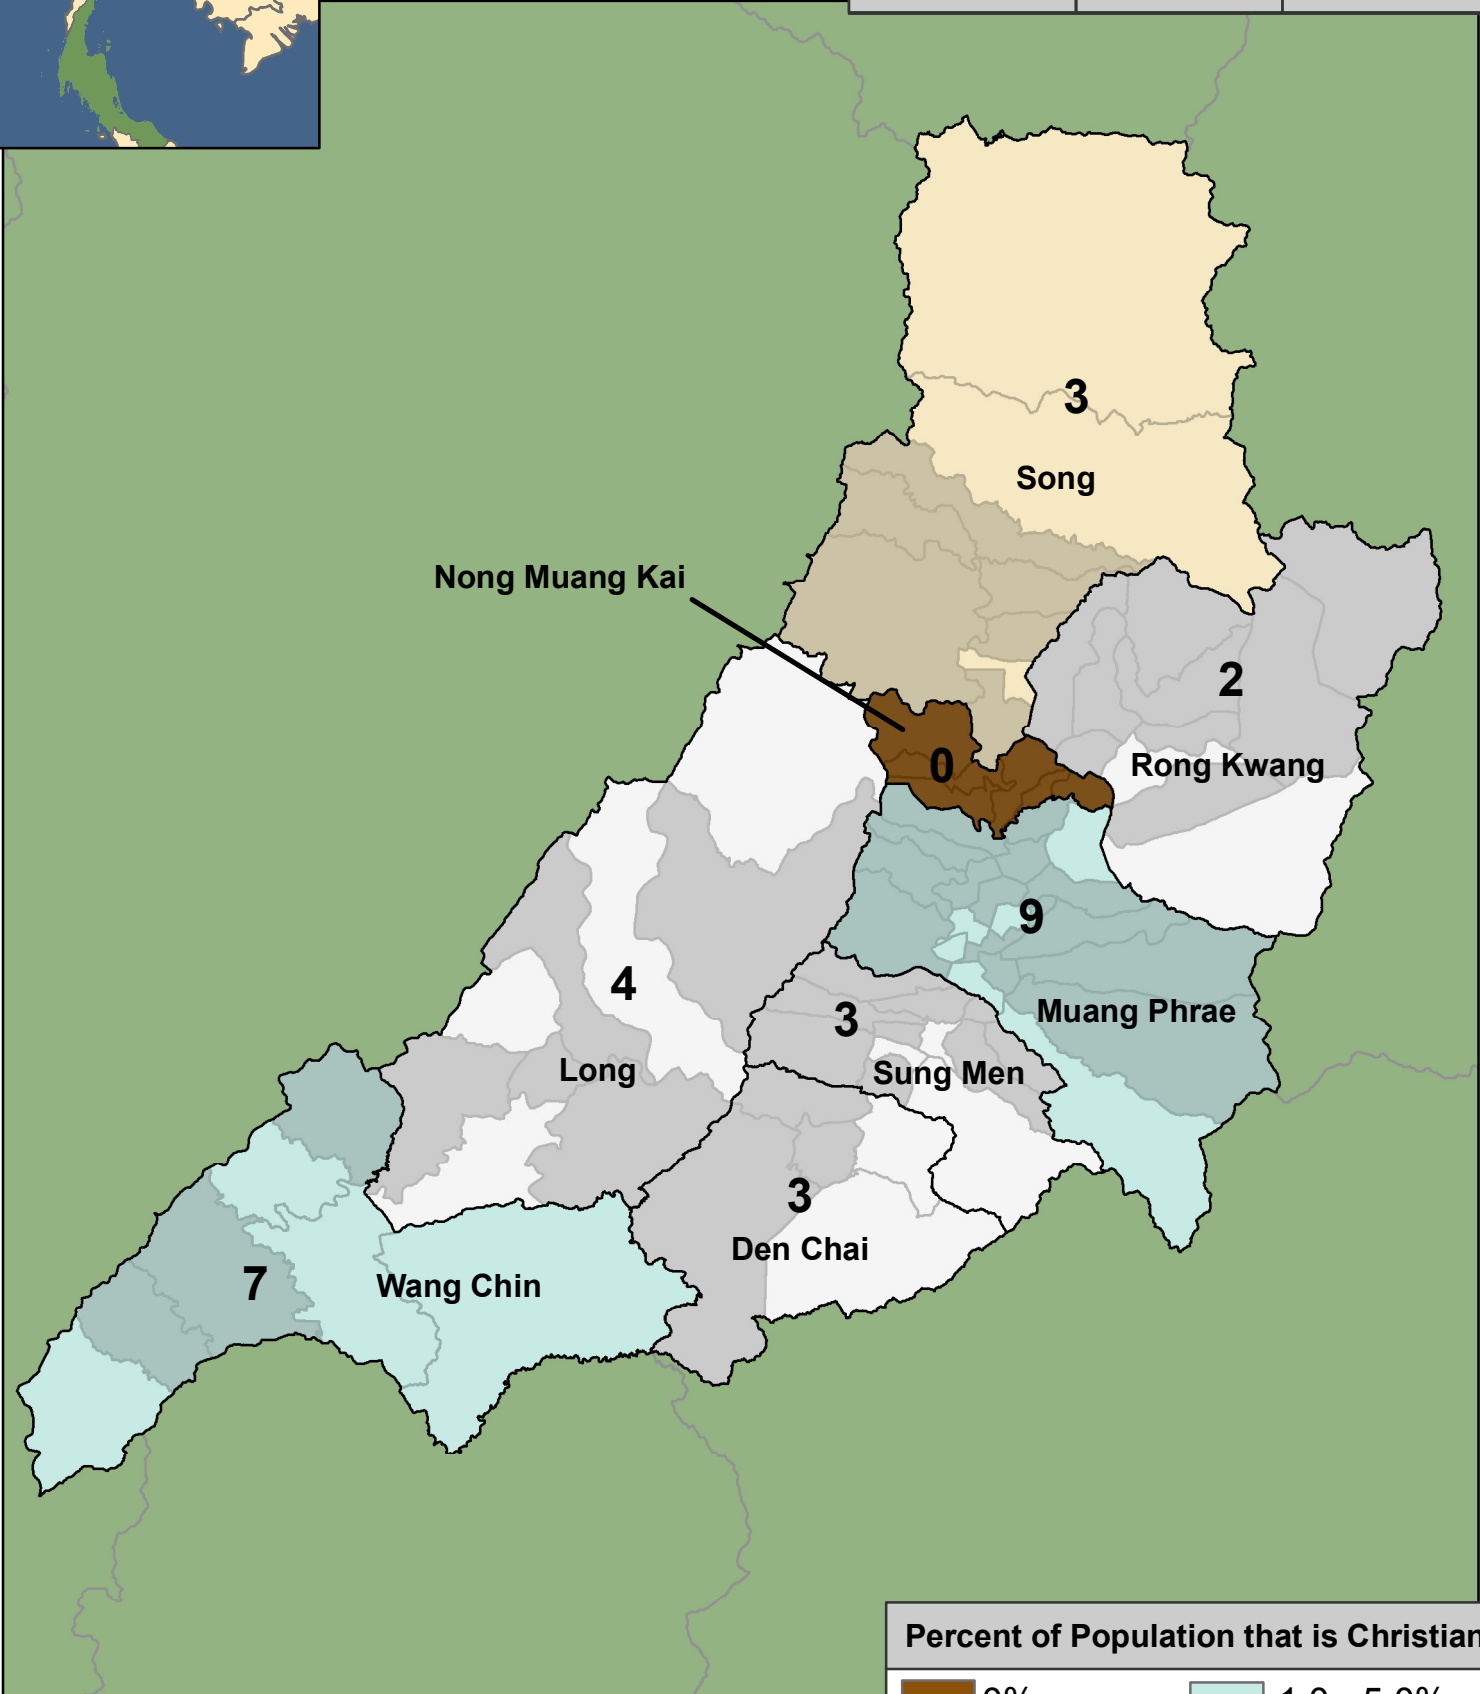

Phrae

Provincial Statistics		
Population	Christians	Churches
460,756	3,222	31

Percent of Population that is Christian

0%	1.0 - 5.0%
< 0.1%	5.0 - 10.0%
0.1 - 0.25%	> 10.0%
0.25 - 1.0%	

= No of Churches

eSTAR Data: 2011
Population Data: DOPA
E-mail: mapping@e-star.ws

Christian Presence in Thailand

Districts	Districts with no Church	Sub-districts	Sub-districts with no Churches
8	1	78	54