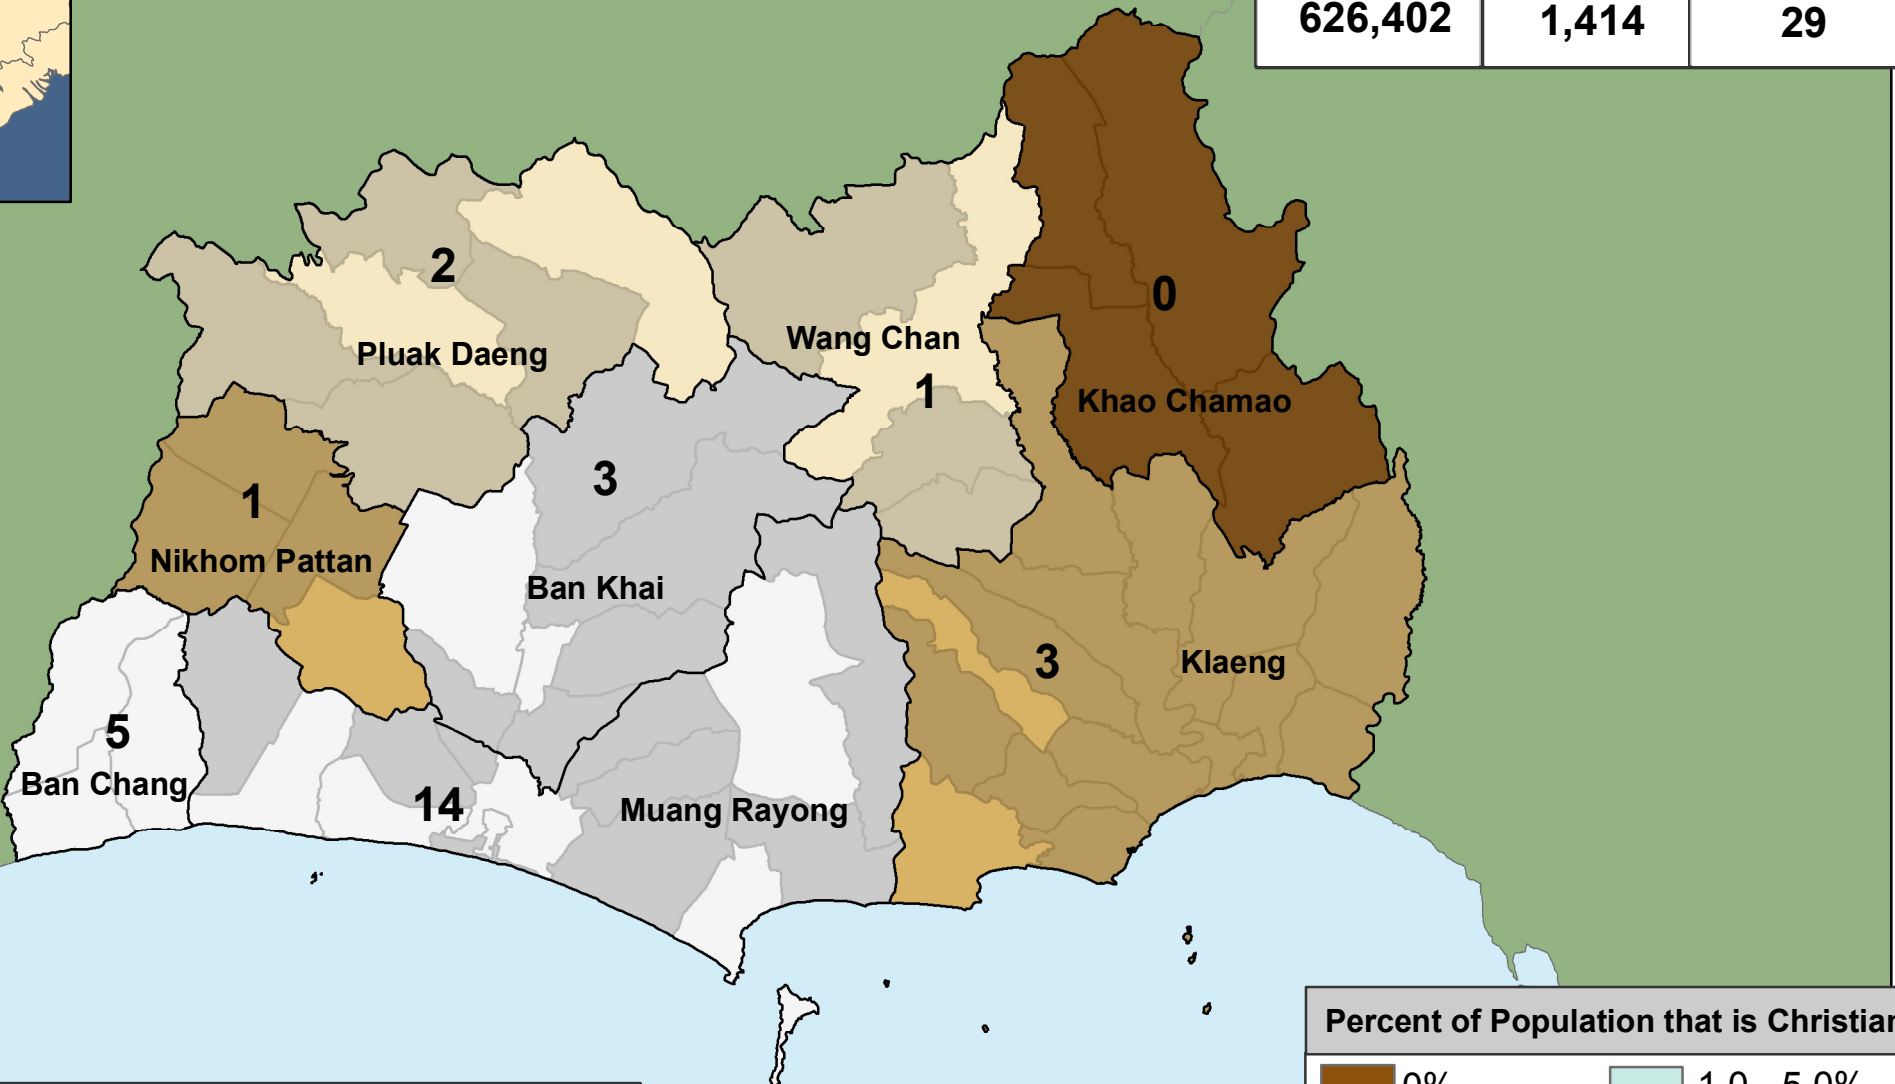

Rayong

Provincial Statistics

Population	Christians	Churches
626,402	1,414	29

Percent of Population that is Christian

= No of Churches

eSTAR Data: 2011
Population Data: DOPA
E-mail: mapping@e-star.ws

Christian Presence in Thailand

Districts	Districts with no Church	Sub-districts	Sub-districts with no Churches
8	1	58	41