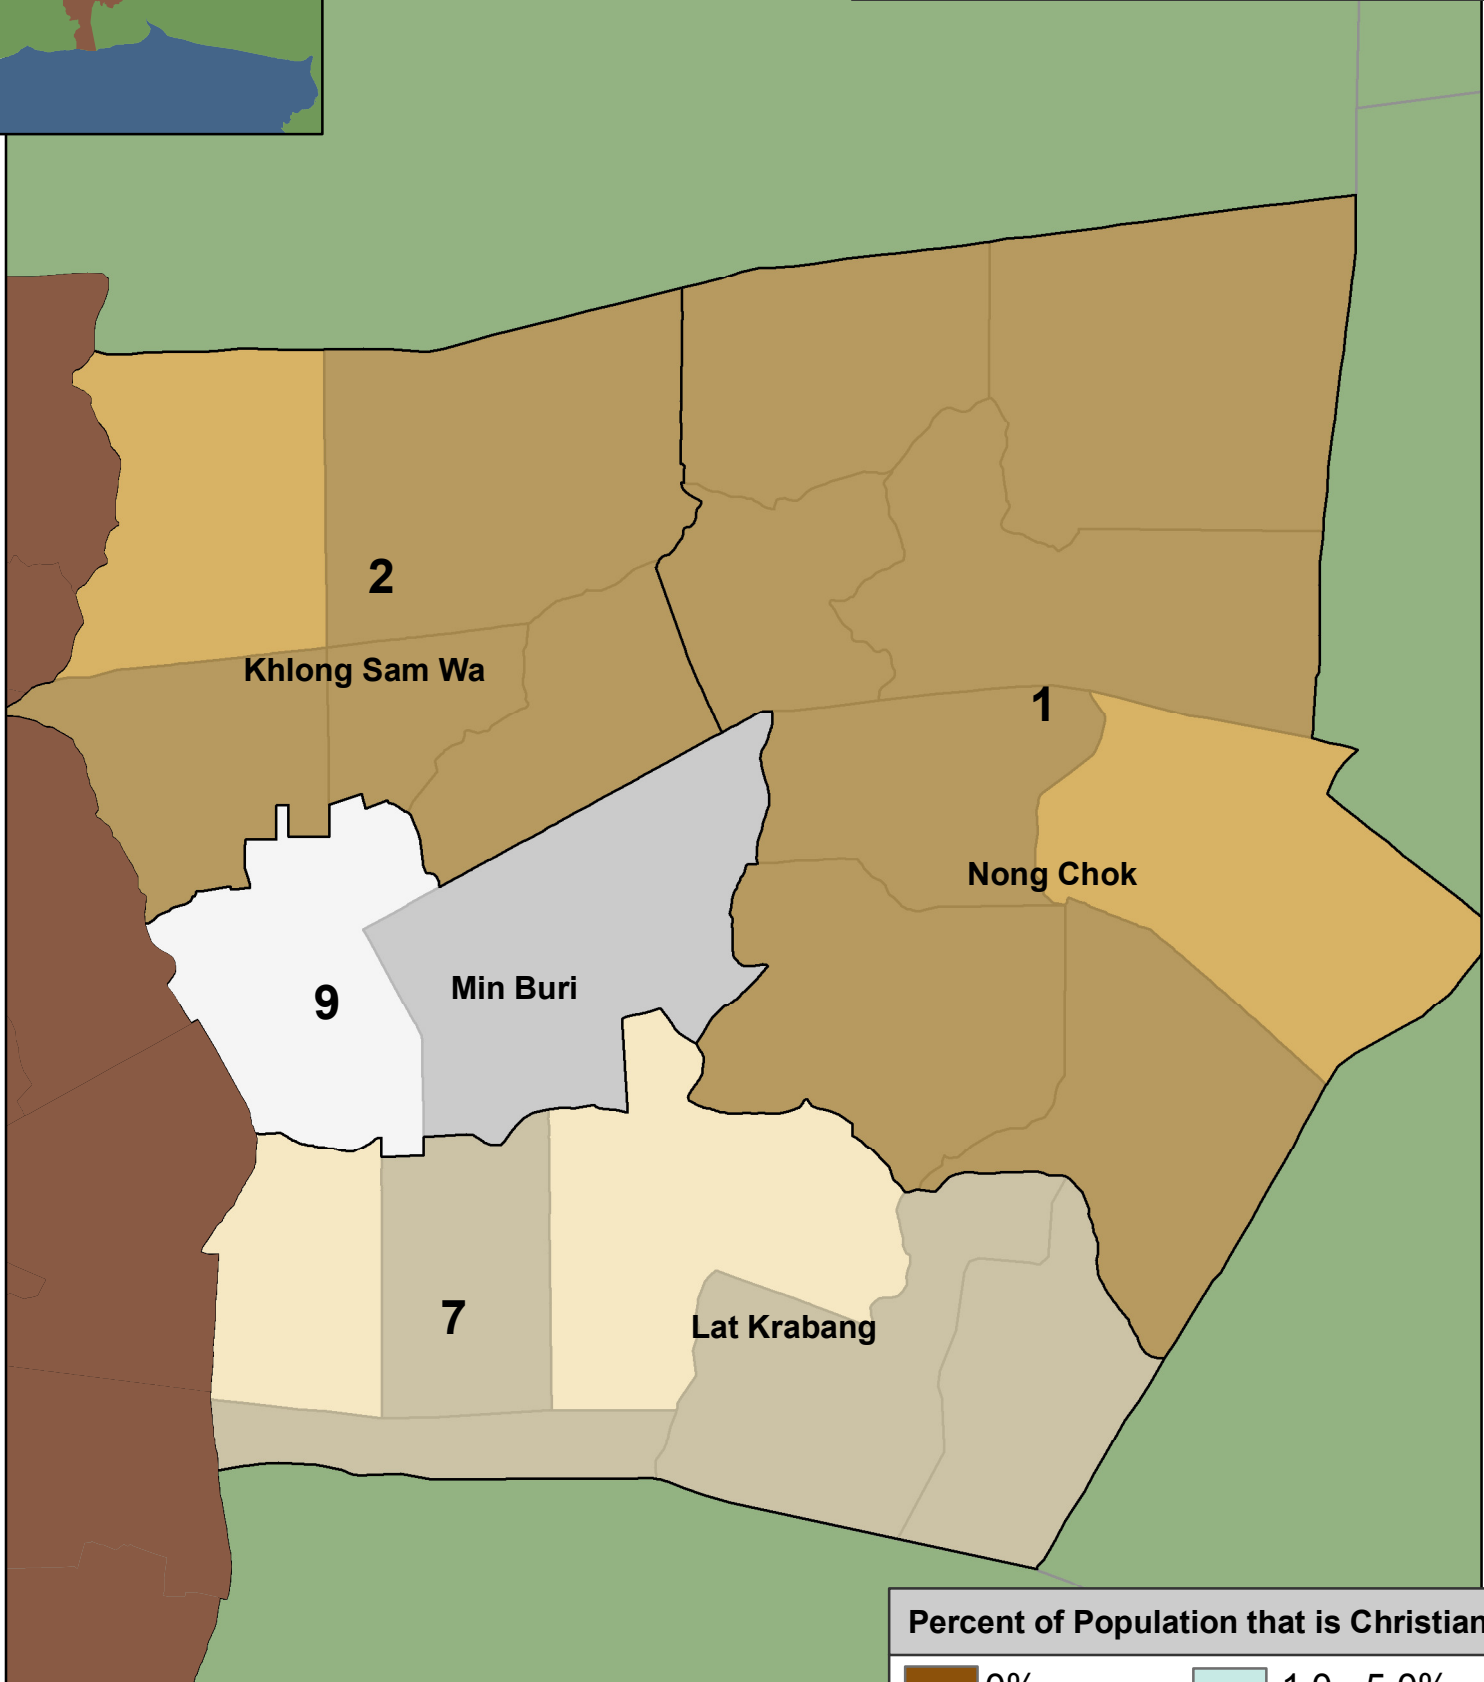

# Bangkok - East

| Provincial Statistics |            |          |
|-----------------------|------------|----------|
| Population            | Christians | Churches |
| 5,701,394             | 49,451     | 316      |

Percent of Population that is Christian

## Christian Presence in Thailand

| Districts | Districts with no Church | Sub-districts | Sub-districts with no Churches |
|-----------|--------------------------|---------------|--------------------------------|
| <b>50</b> | <b>4</b>                 | <b>169</b>    | <b>82</b>                      |