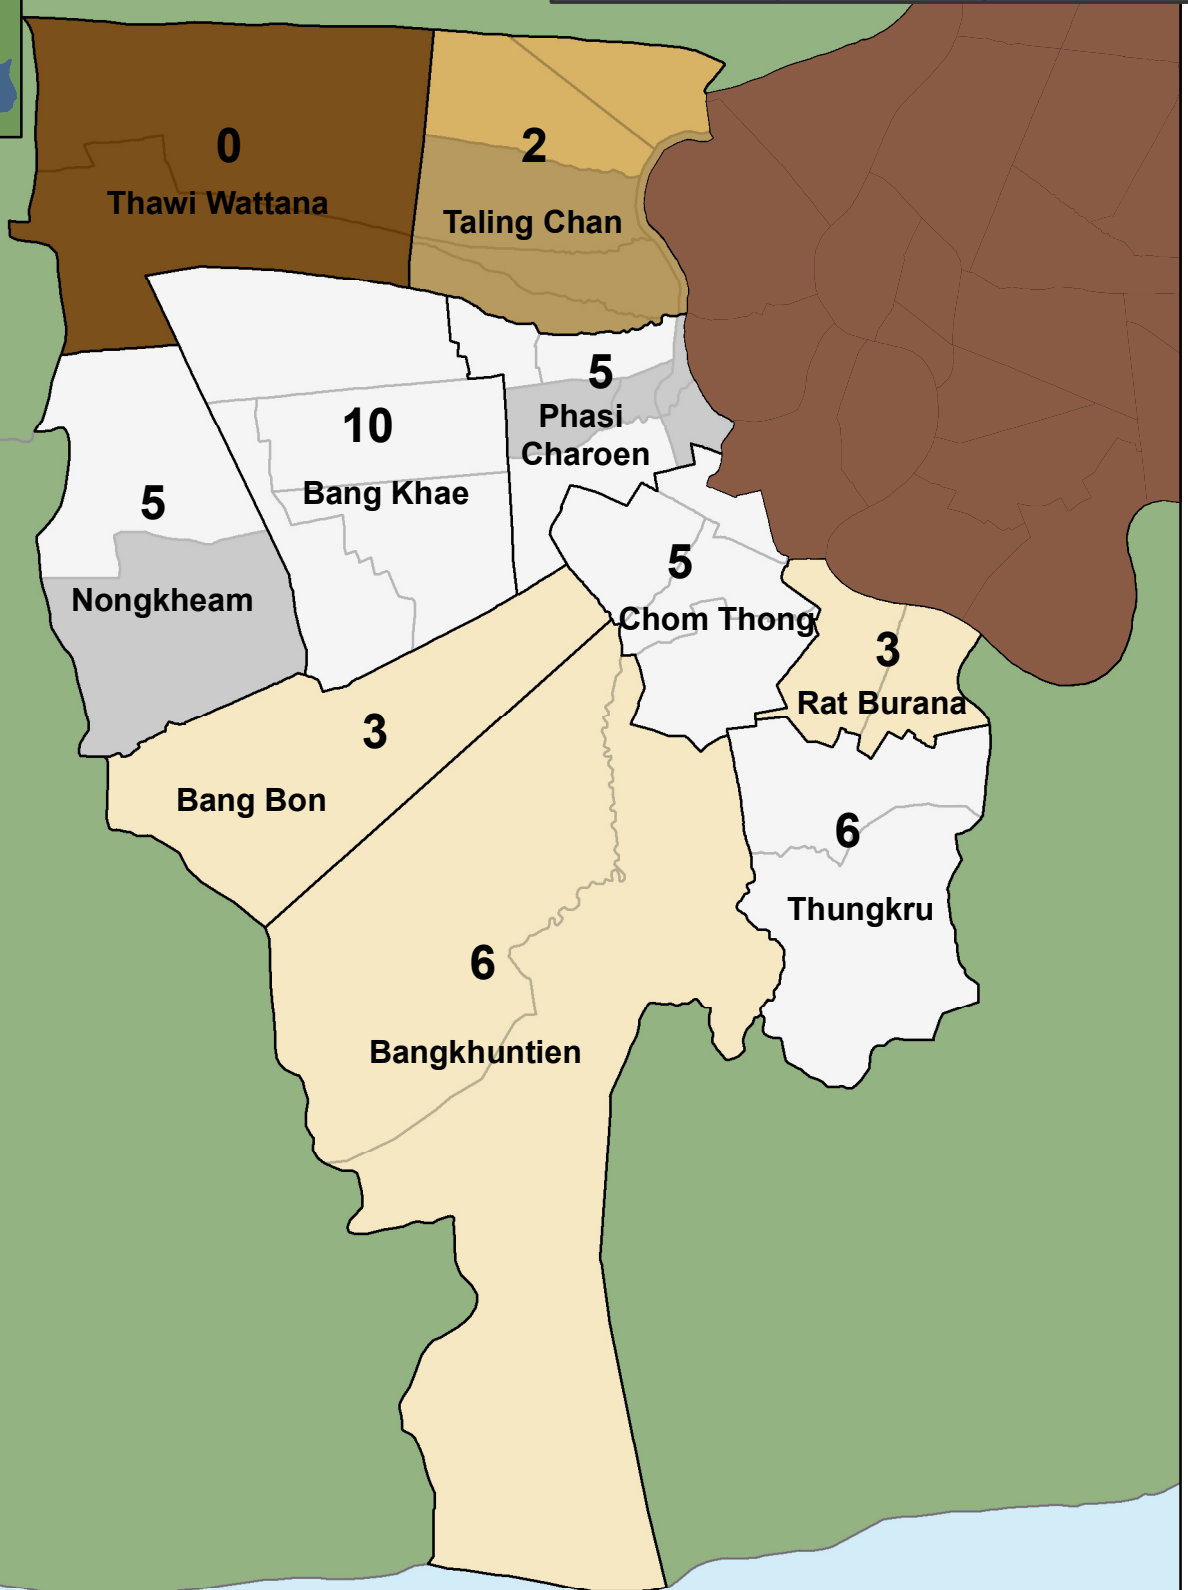

Bangkok - West

Provincial Statistics		
Population	Christians	Churches
5,701,394	49,451	316

Percent of Population that is Christian

Christian Presence in Thailand

Districts	Districts with no Church	Sub-districts	Sub-districts with no Churches
50	4	169	82

= No of Churches

eSTAR Data: 2011
Population Data: DOPA
E-mail: mapping@e-star.ws