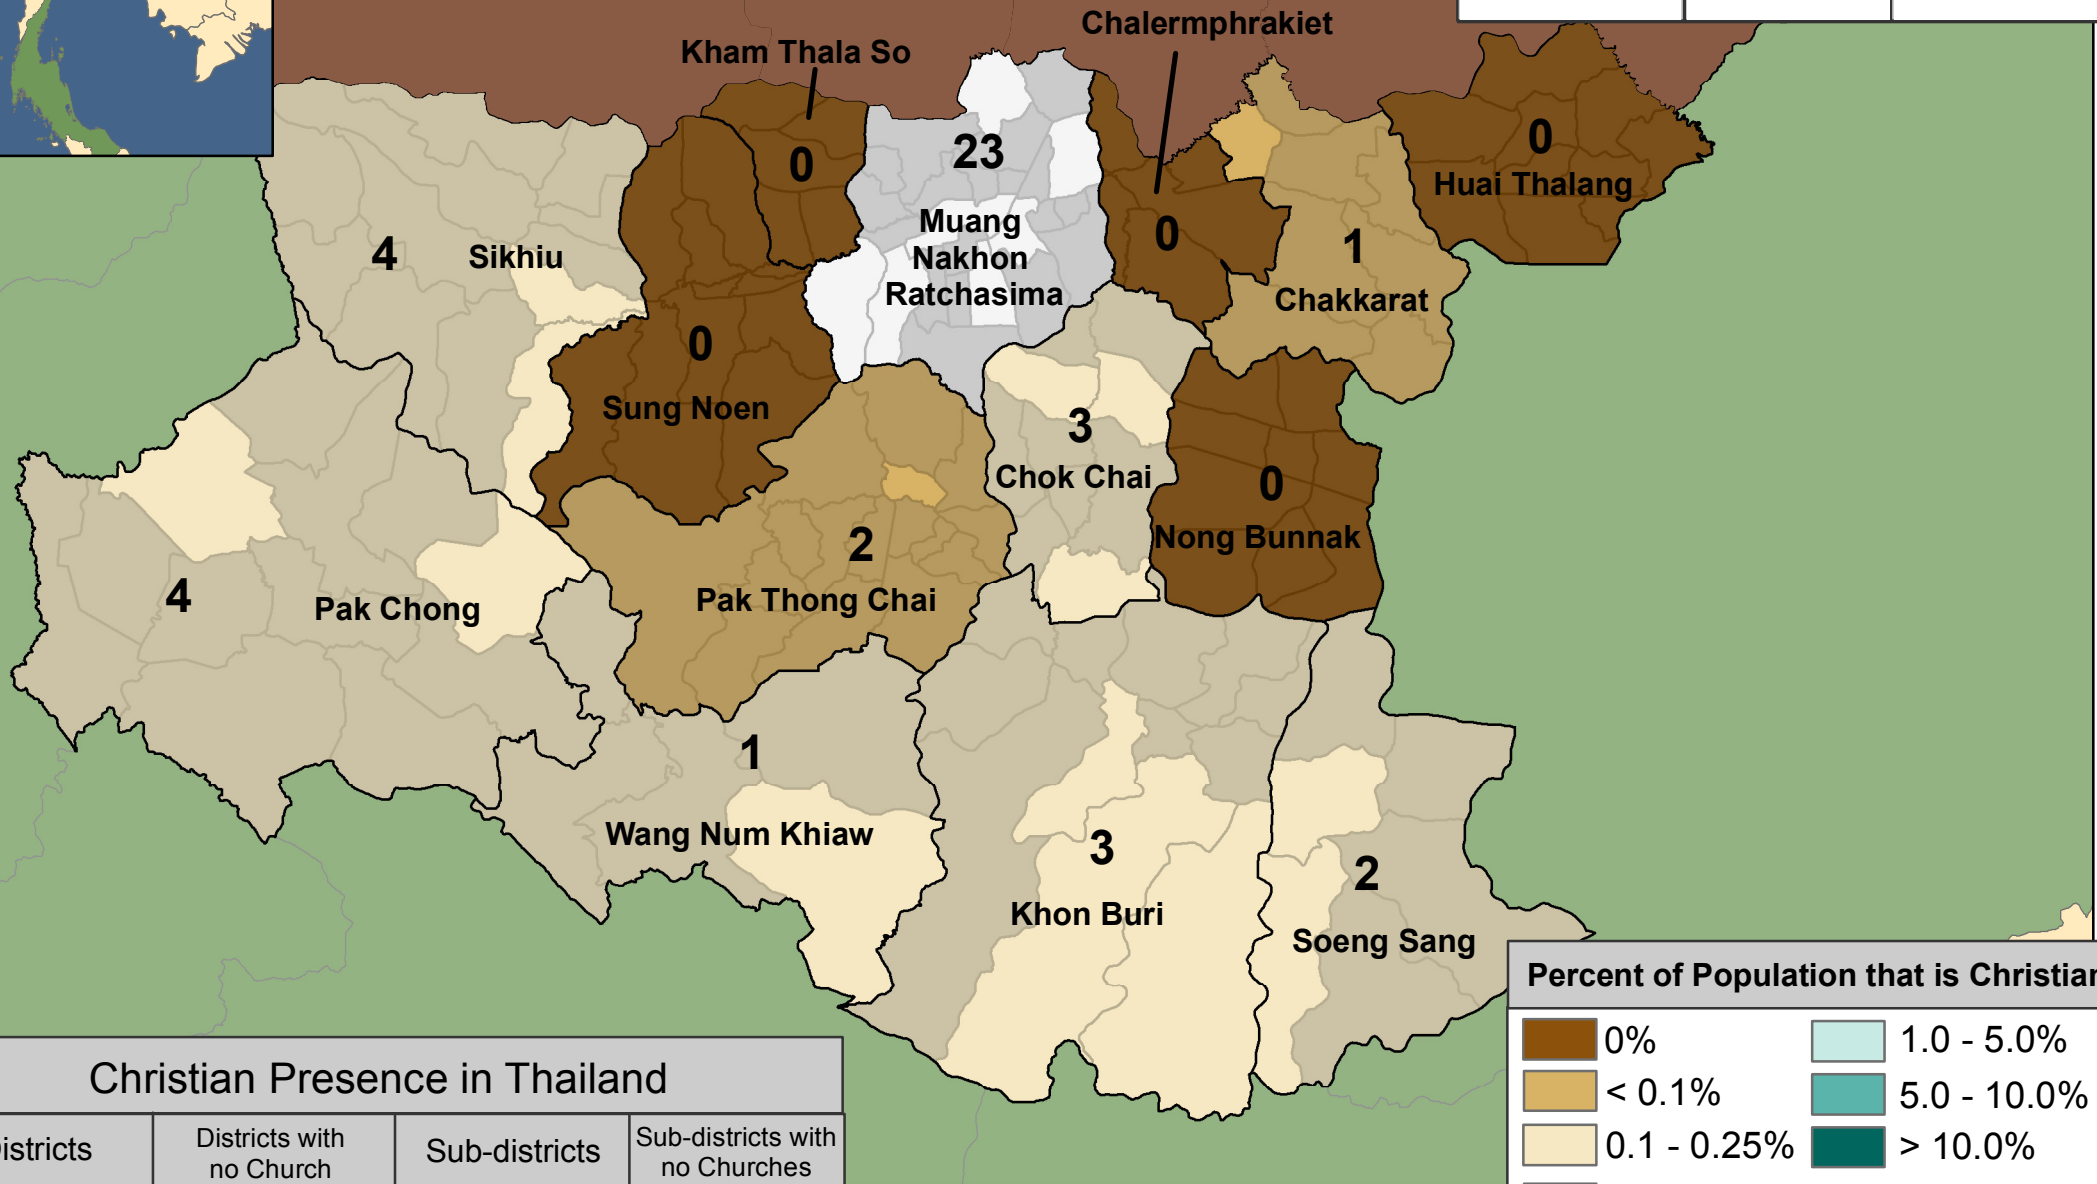

Nakhon Ratchasima -South

Provincial Statistics

| Population | Christians | Churches |
|------------|------------|----------|
| 2,582,089 | 3,116 | 65 |

Percent of Population that is Christian

= No of Churches

eSTAR Data: 2011
Population Data: DOPA
E-mail: mapping@e-star.ws

Christian Presence in Thailand

| Districts | Districts with no Church | Sub-districts | Sub-districts with no Churches |
|-----------|--------------------------|---------------|--------------------------------|
| 32 | 10 | 289 | 250 |