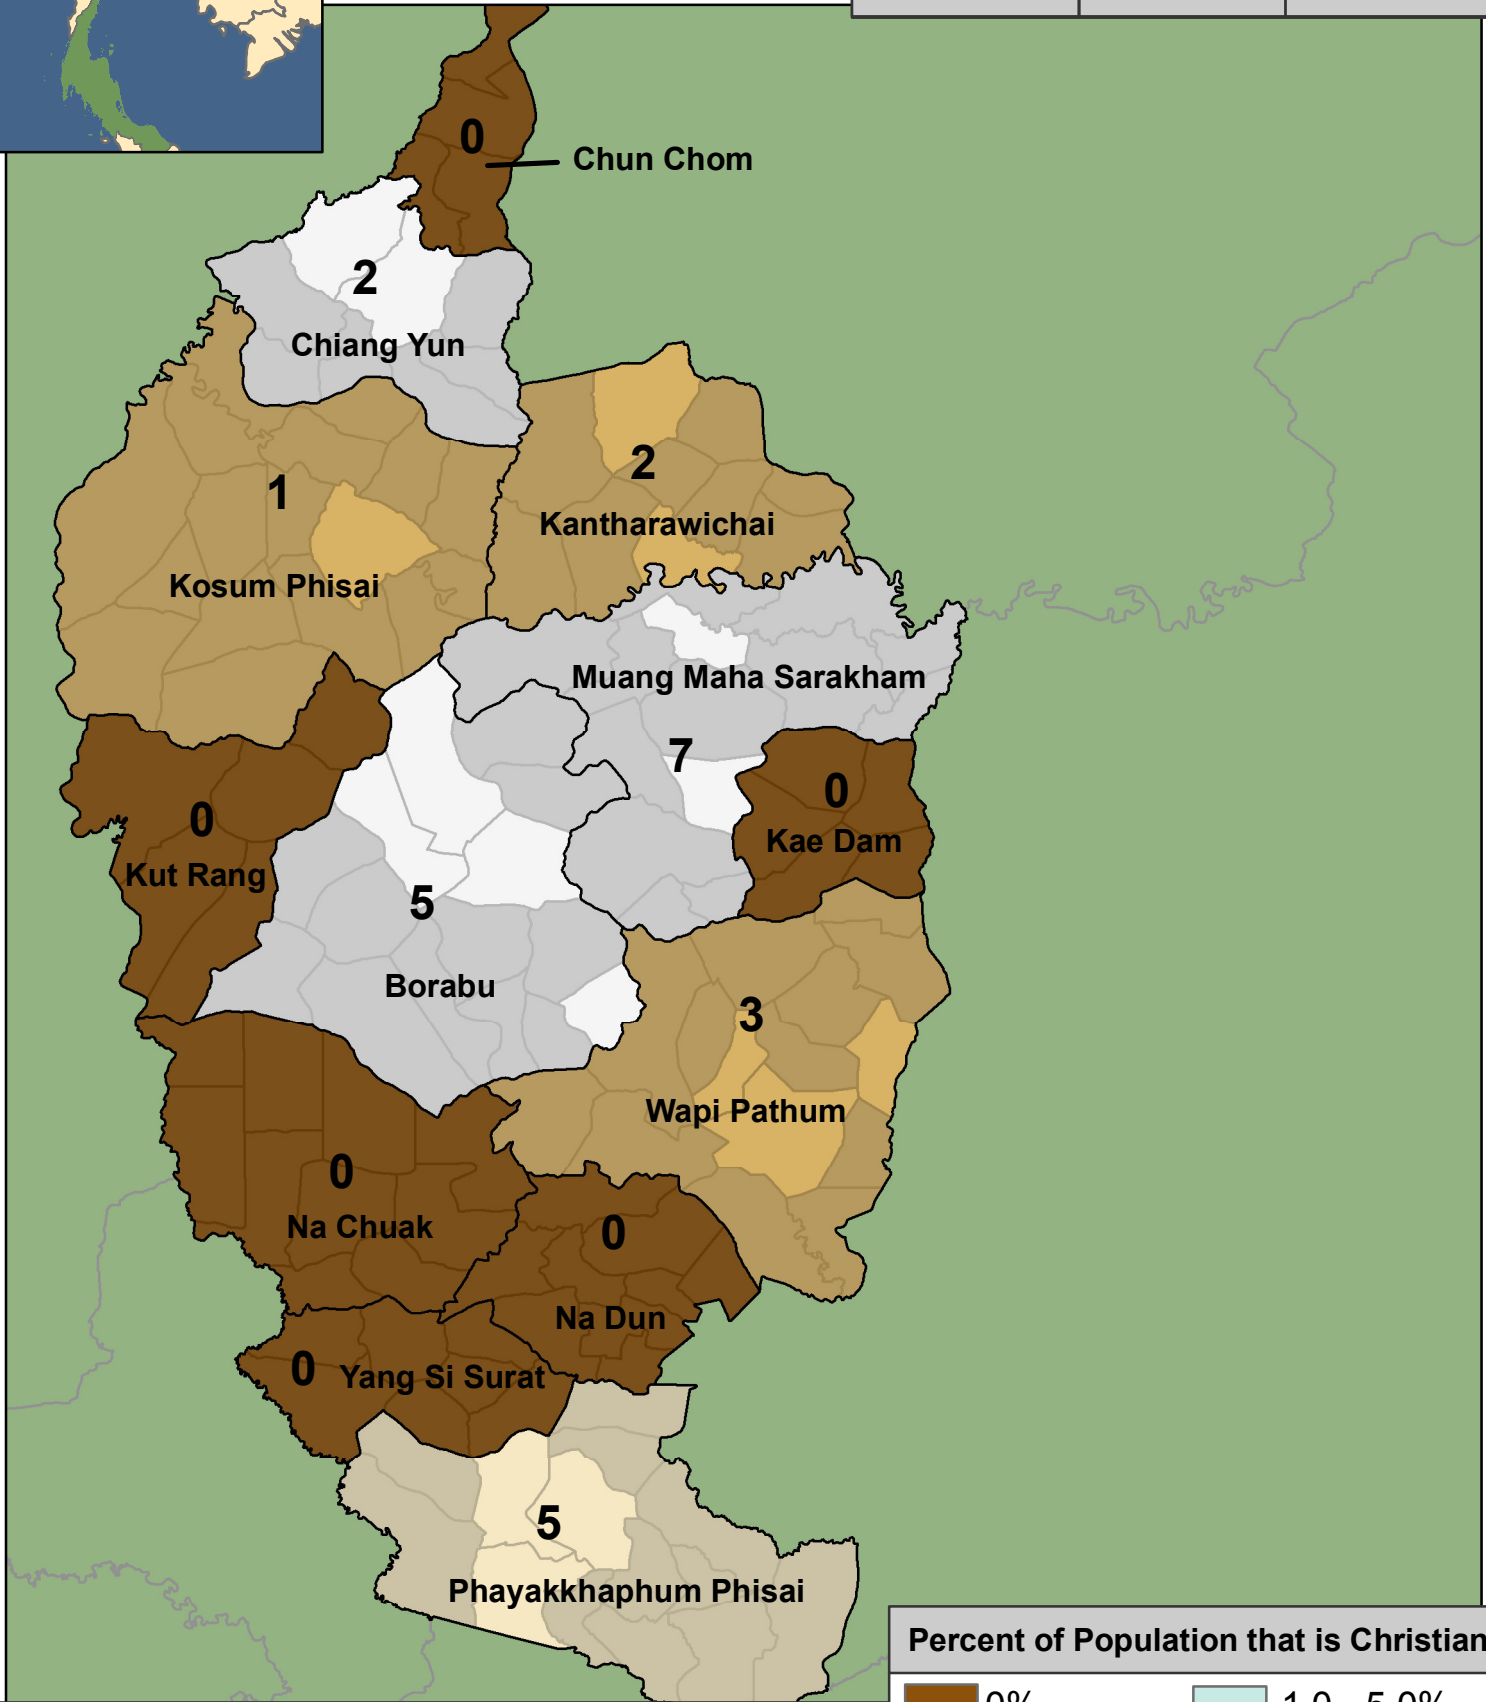

Mahasarakham

| Provincial Statistics | | |
|-----------------------|------------|----------|
| Population | Christians | Churches |
| 940,911 | 1,153 | 25 |

Christian Presence in Thailand

| Districts | Districts with no Church | Sub-districts | Sub-districts with no Churches |
|-----------|--------------------------|---------------|--------------------------------|
| 13 | 6 | 133 | 116 |

Percent of Population that is Christian

= No of Churches

eSTAR Data: 2011
 Population Data: DOPA
 E-mail: mapping@e-star.ws