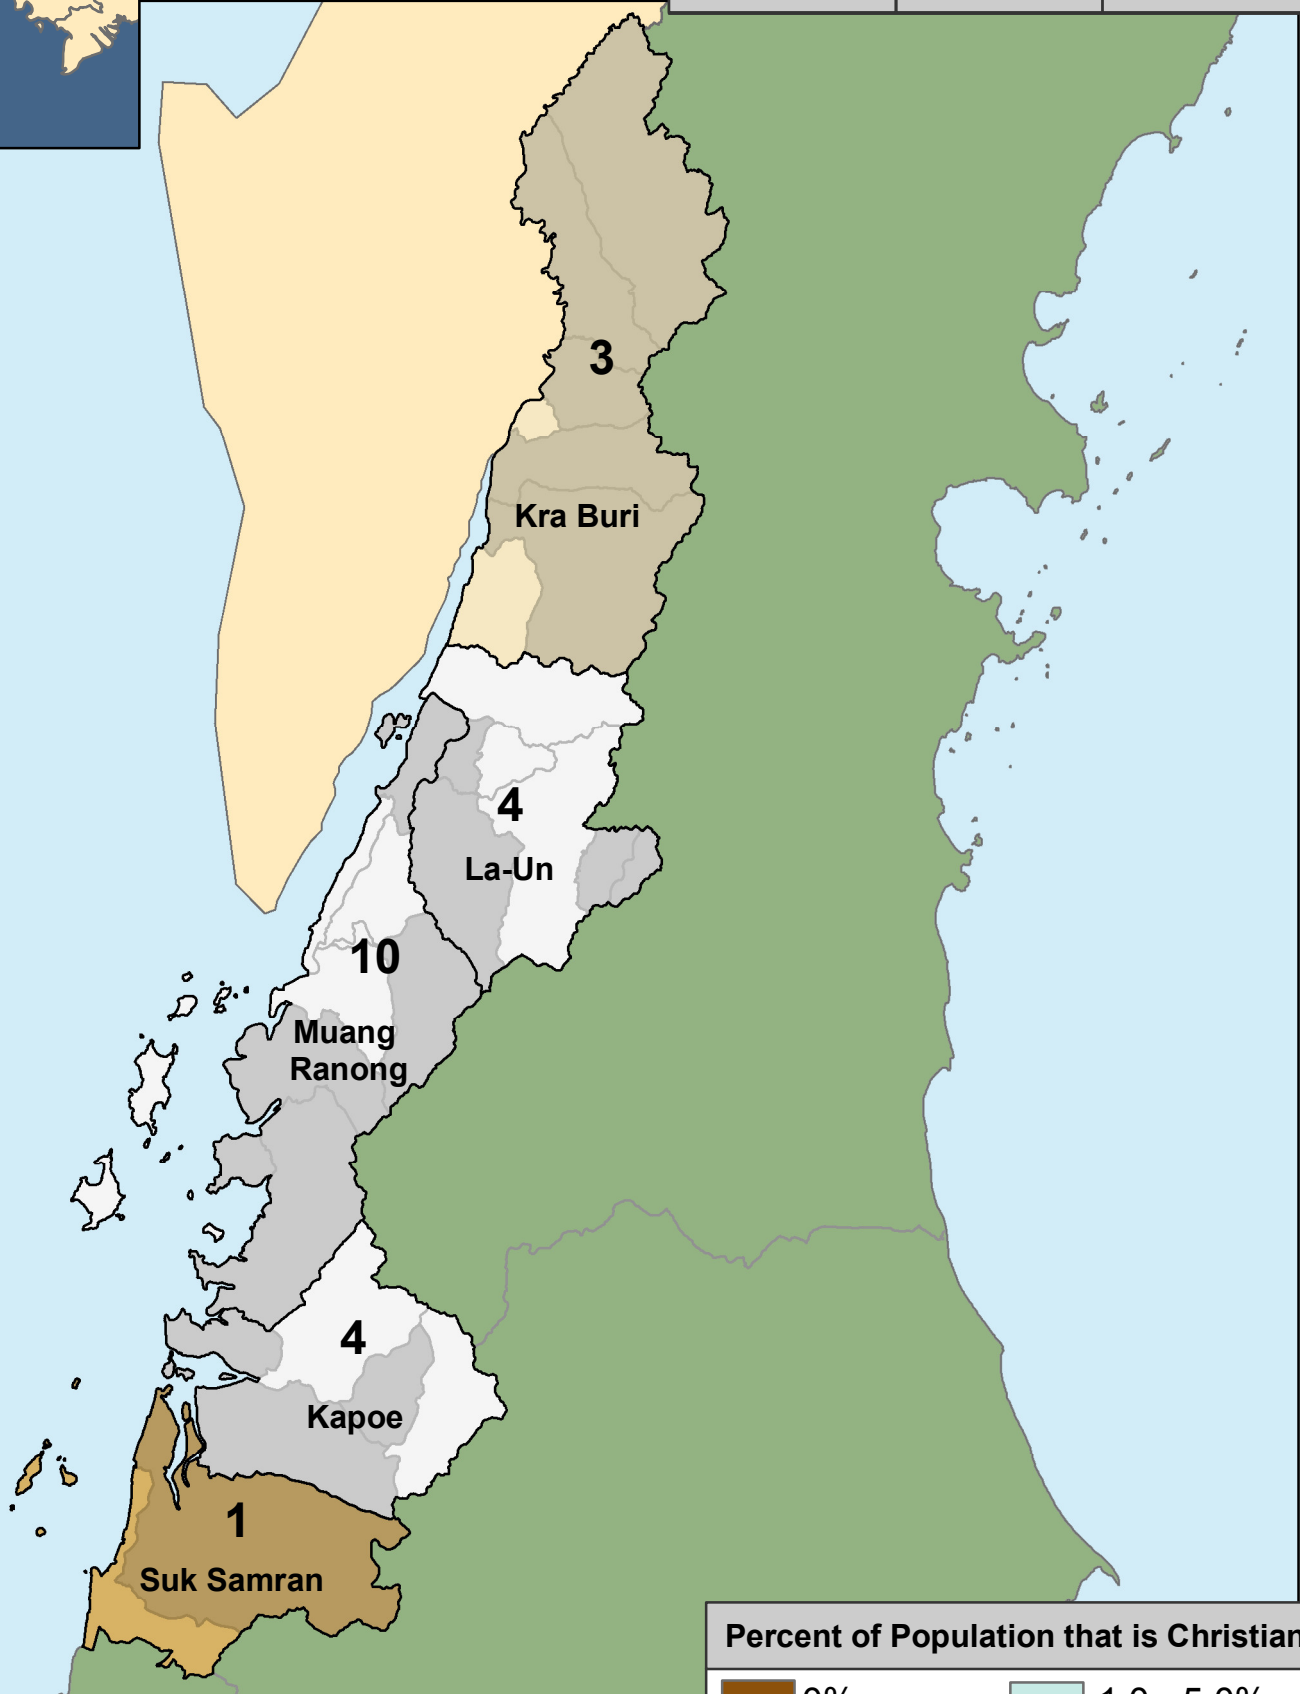

Ranong

Provincial Statistics		
Population	Christians	Churches
183,079	822	22

Percent of Population that is Christian

Christian Presence in Thailand

Districts	Districts with no Church	Sub-districts	Sub-districts with no Churches
5	0	30	17