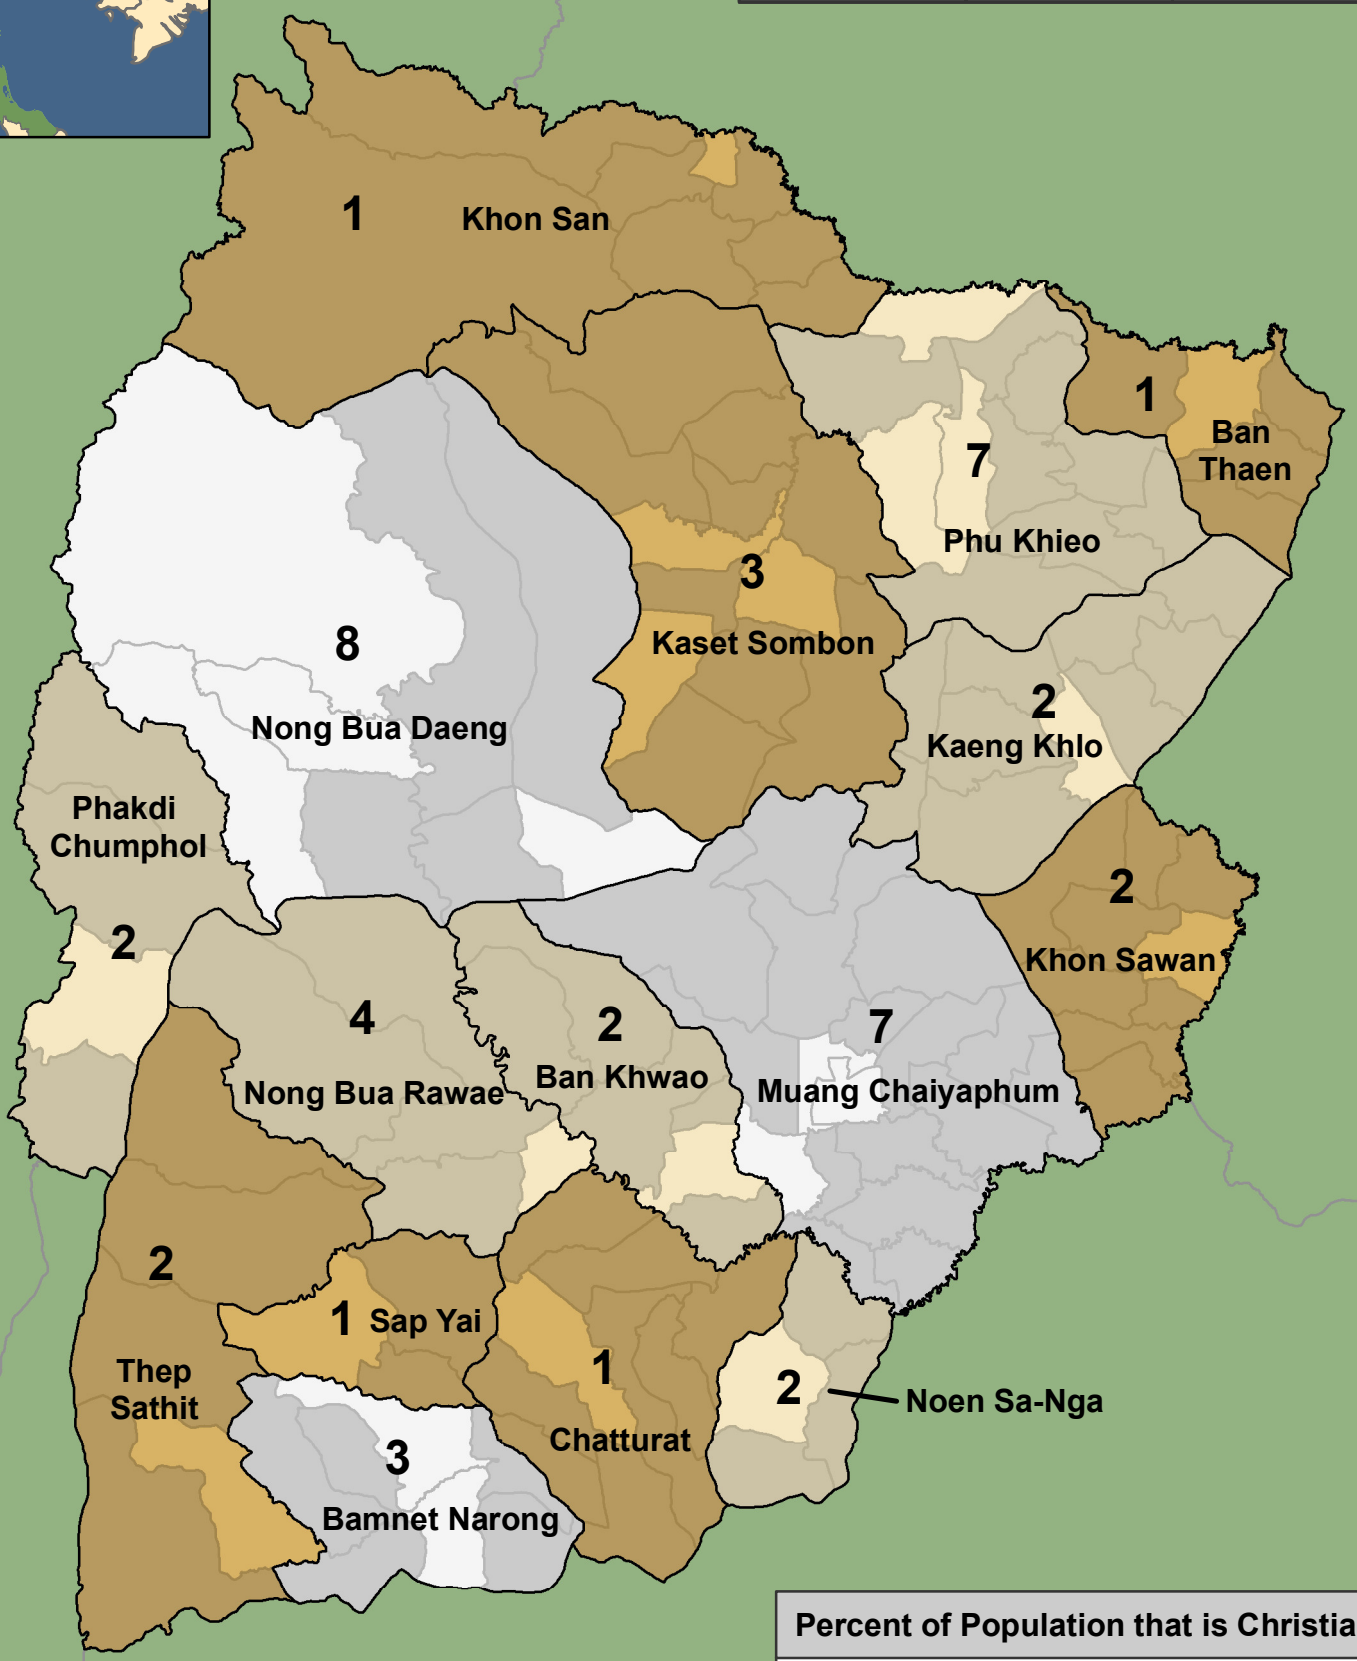

Chaoyaphum

Provincial Statistics

Population	Christians	Churches
1,127,419	1,682	48

Christian Presence in Thailand

Districts	Districts with no Church	Sub-districts	Sub-districts with no Churches
16	0	125	99

Percent of Population that is Christian

= No of Churches

eSTAR Data: 2011
Population Data: DOPA
E-mail: mapping@e-star.ws