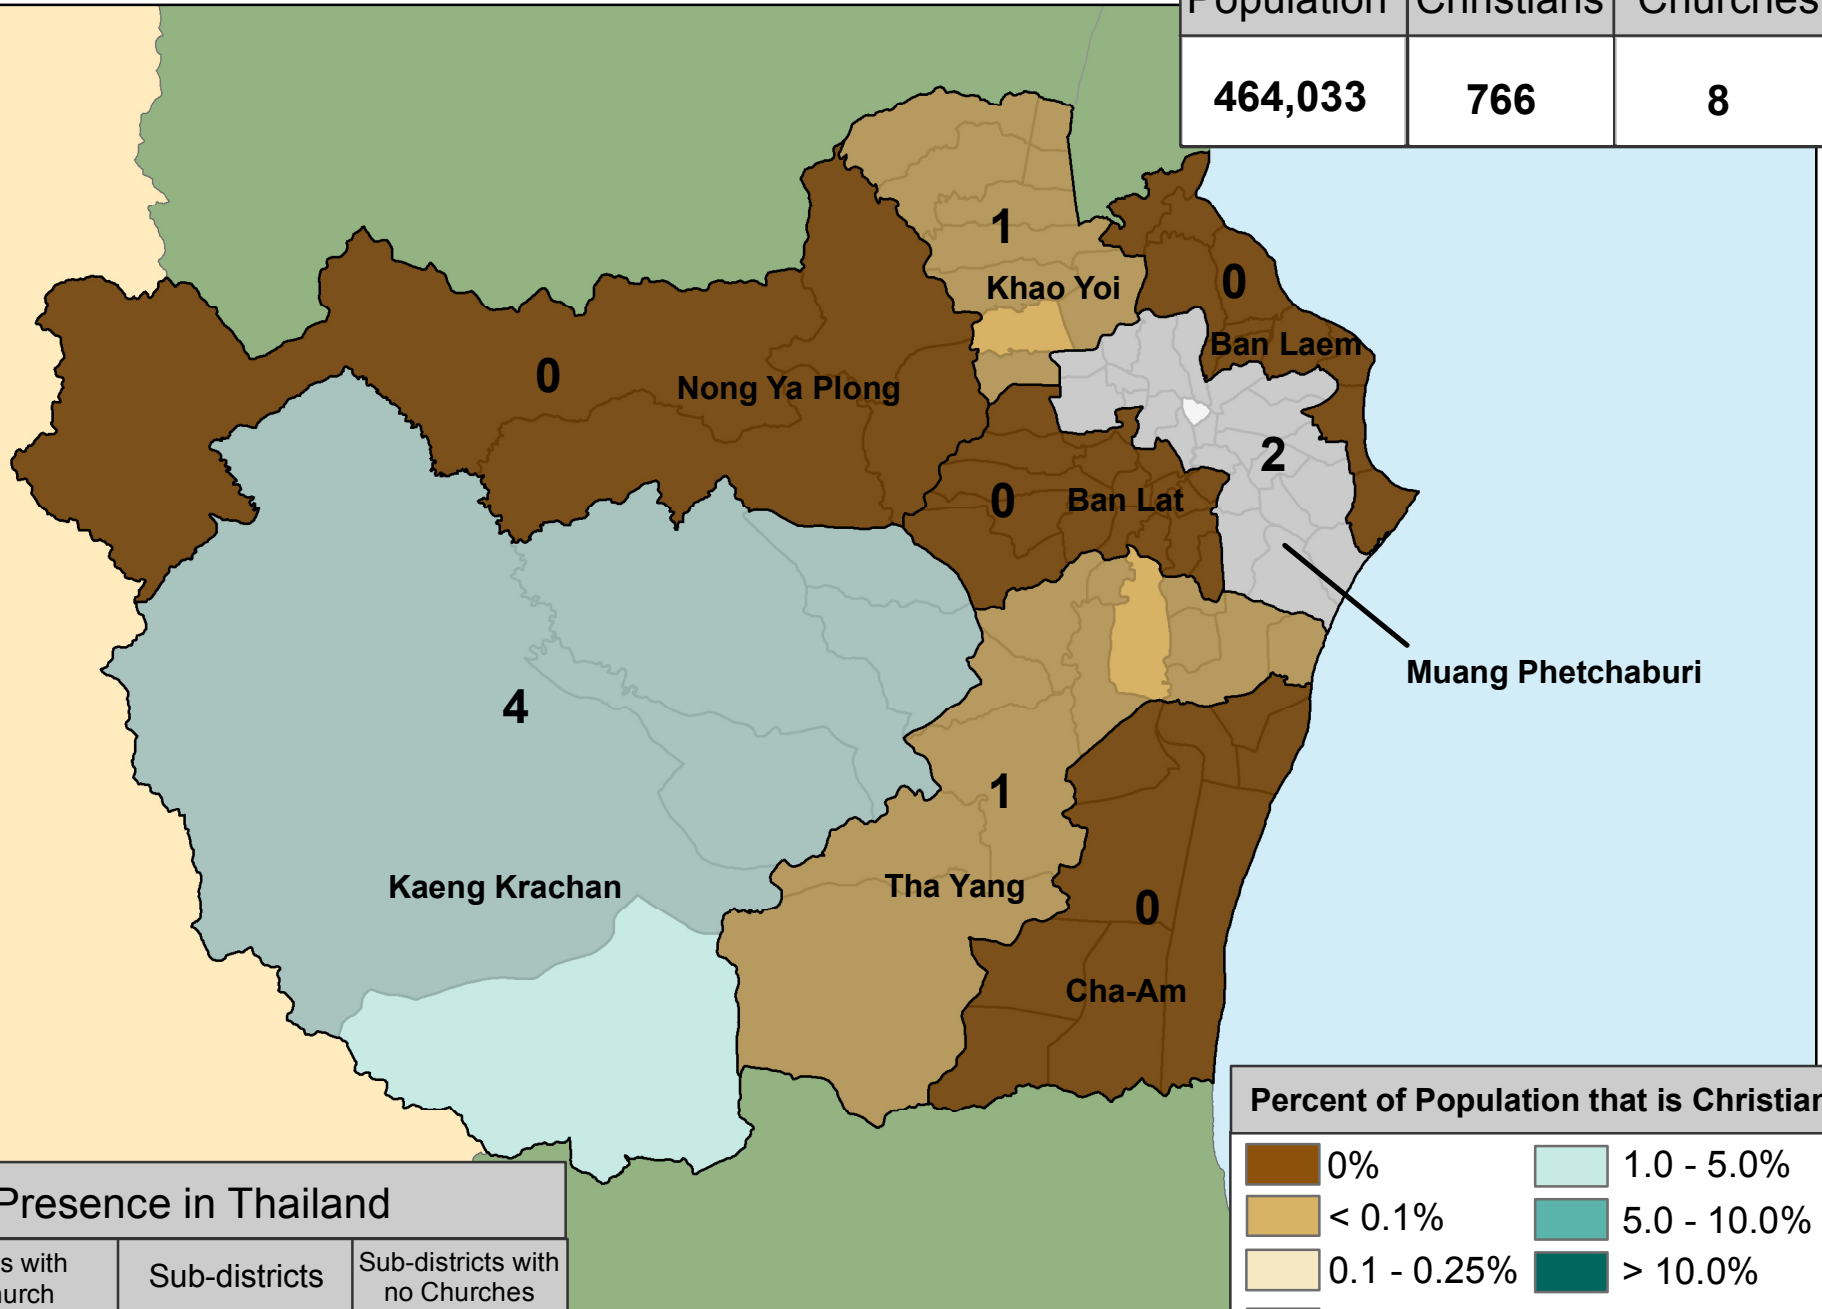

Phetchaburi

Provincial Statistics

Population	Christians	Churches
464,033	766	8

Percent of Population that is Christian

= No of Churches

eSTAR Data: 2011
Population Data: DOPA
E-mail: mapping@e-star.ws

Christian Presence in Thailand

Districts	Districts with no Church	Sub-districts	Sub-districts with no Churches
8	4	93	89