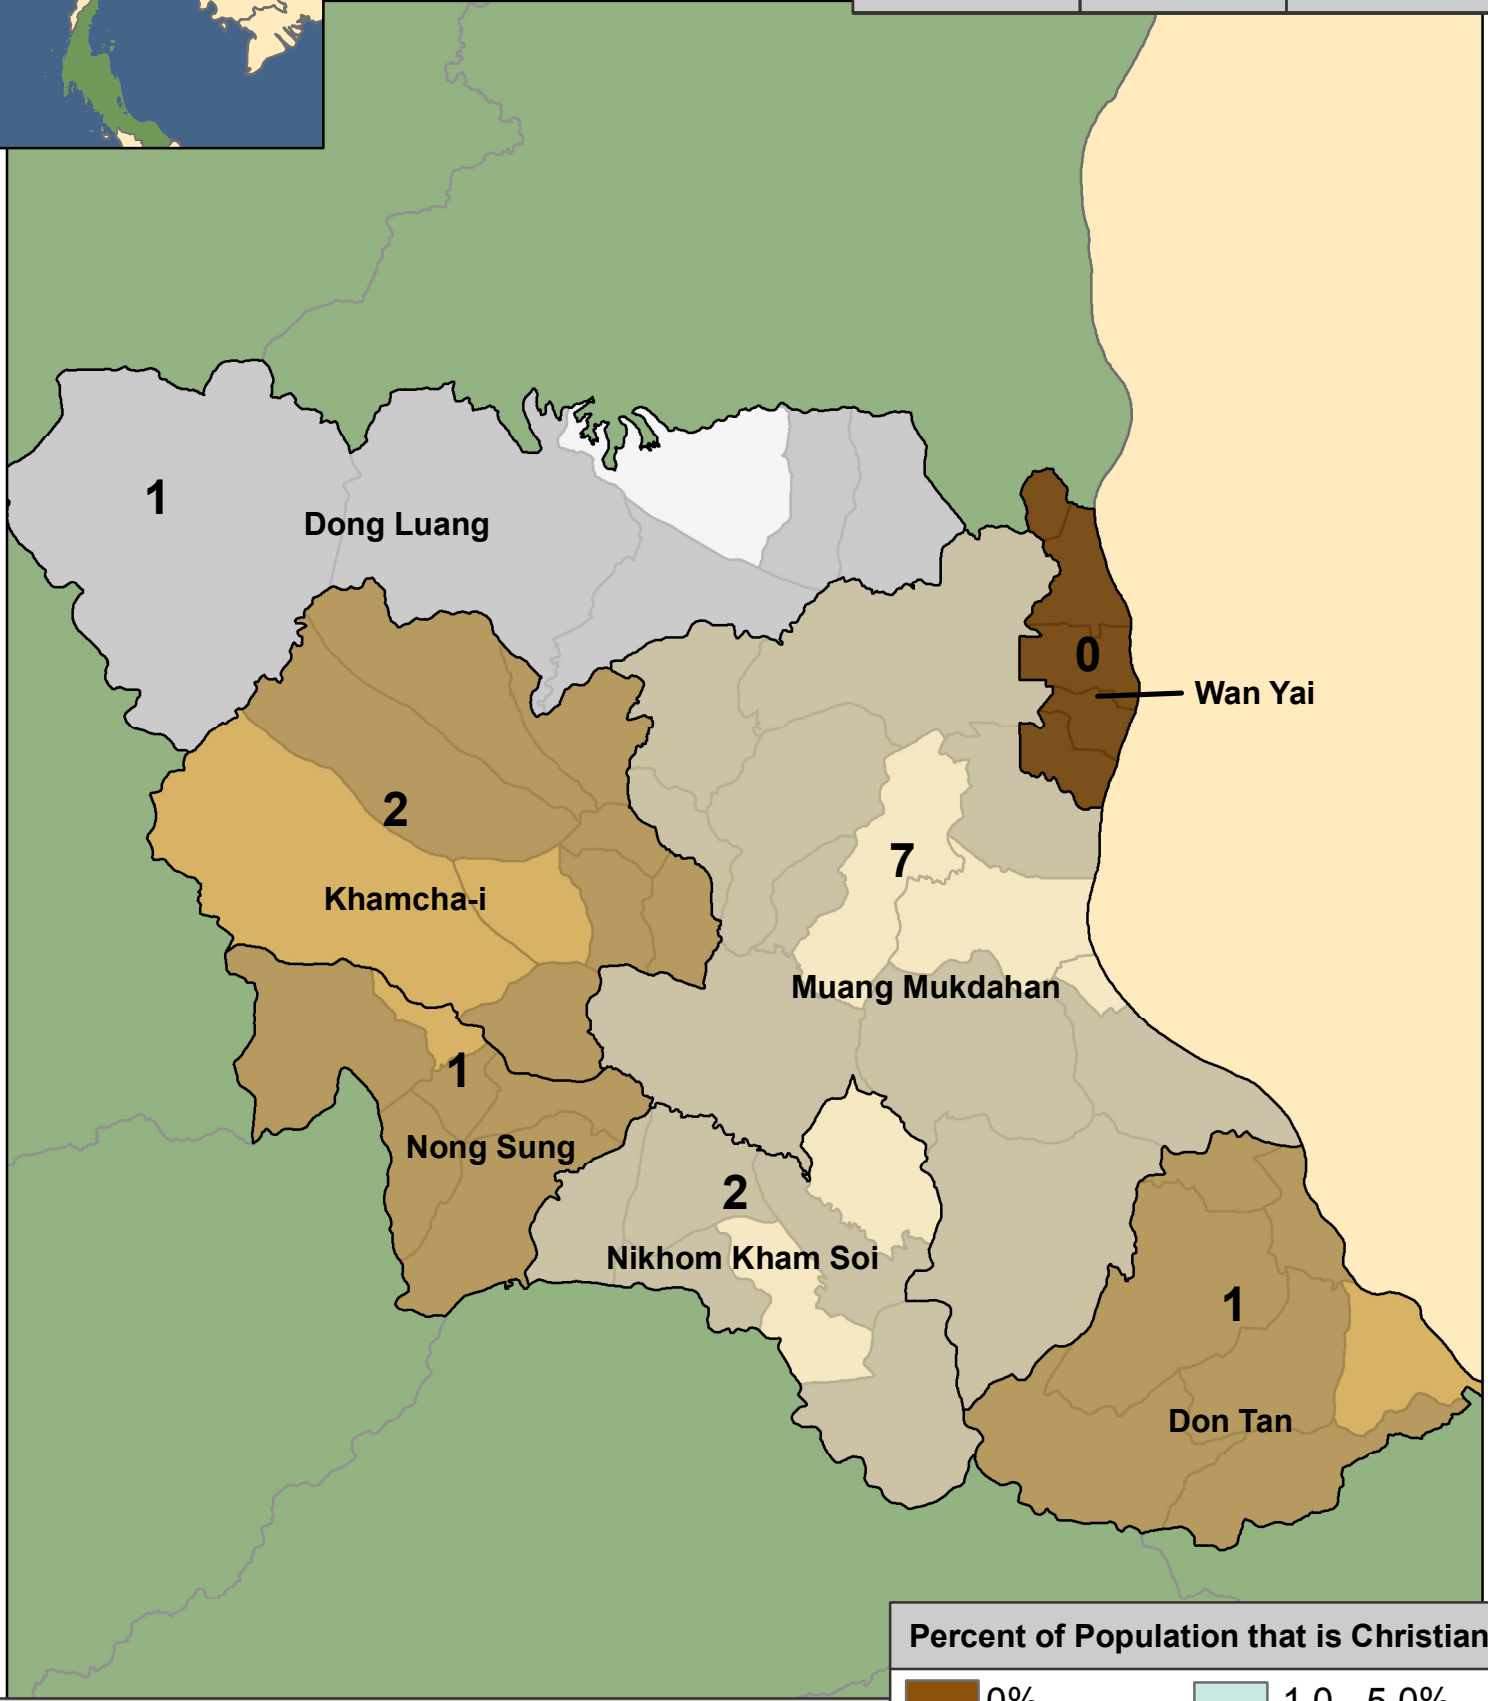

# Mukdahan

Provincial Statistics		
Population	Christians	Churches
339,575	500	14

### Percent of Population that is Christian

### Christian Presence in Thailand

Districts	Districts with no Church	Sub-districts	Sub-districts with no Churches
7	1	54	43