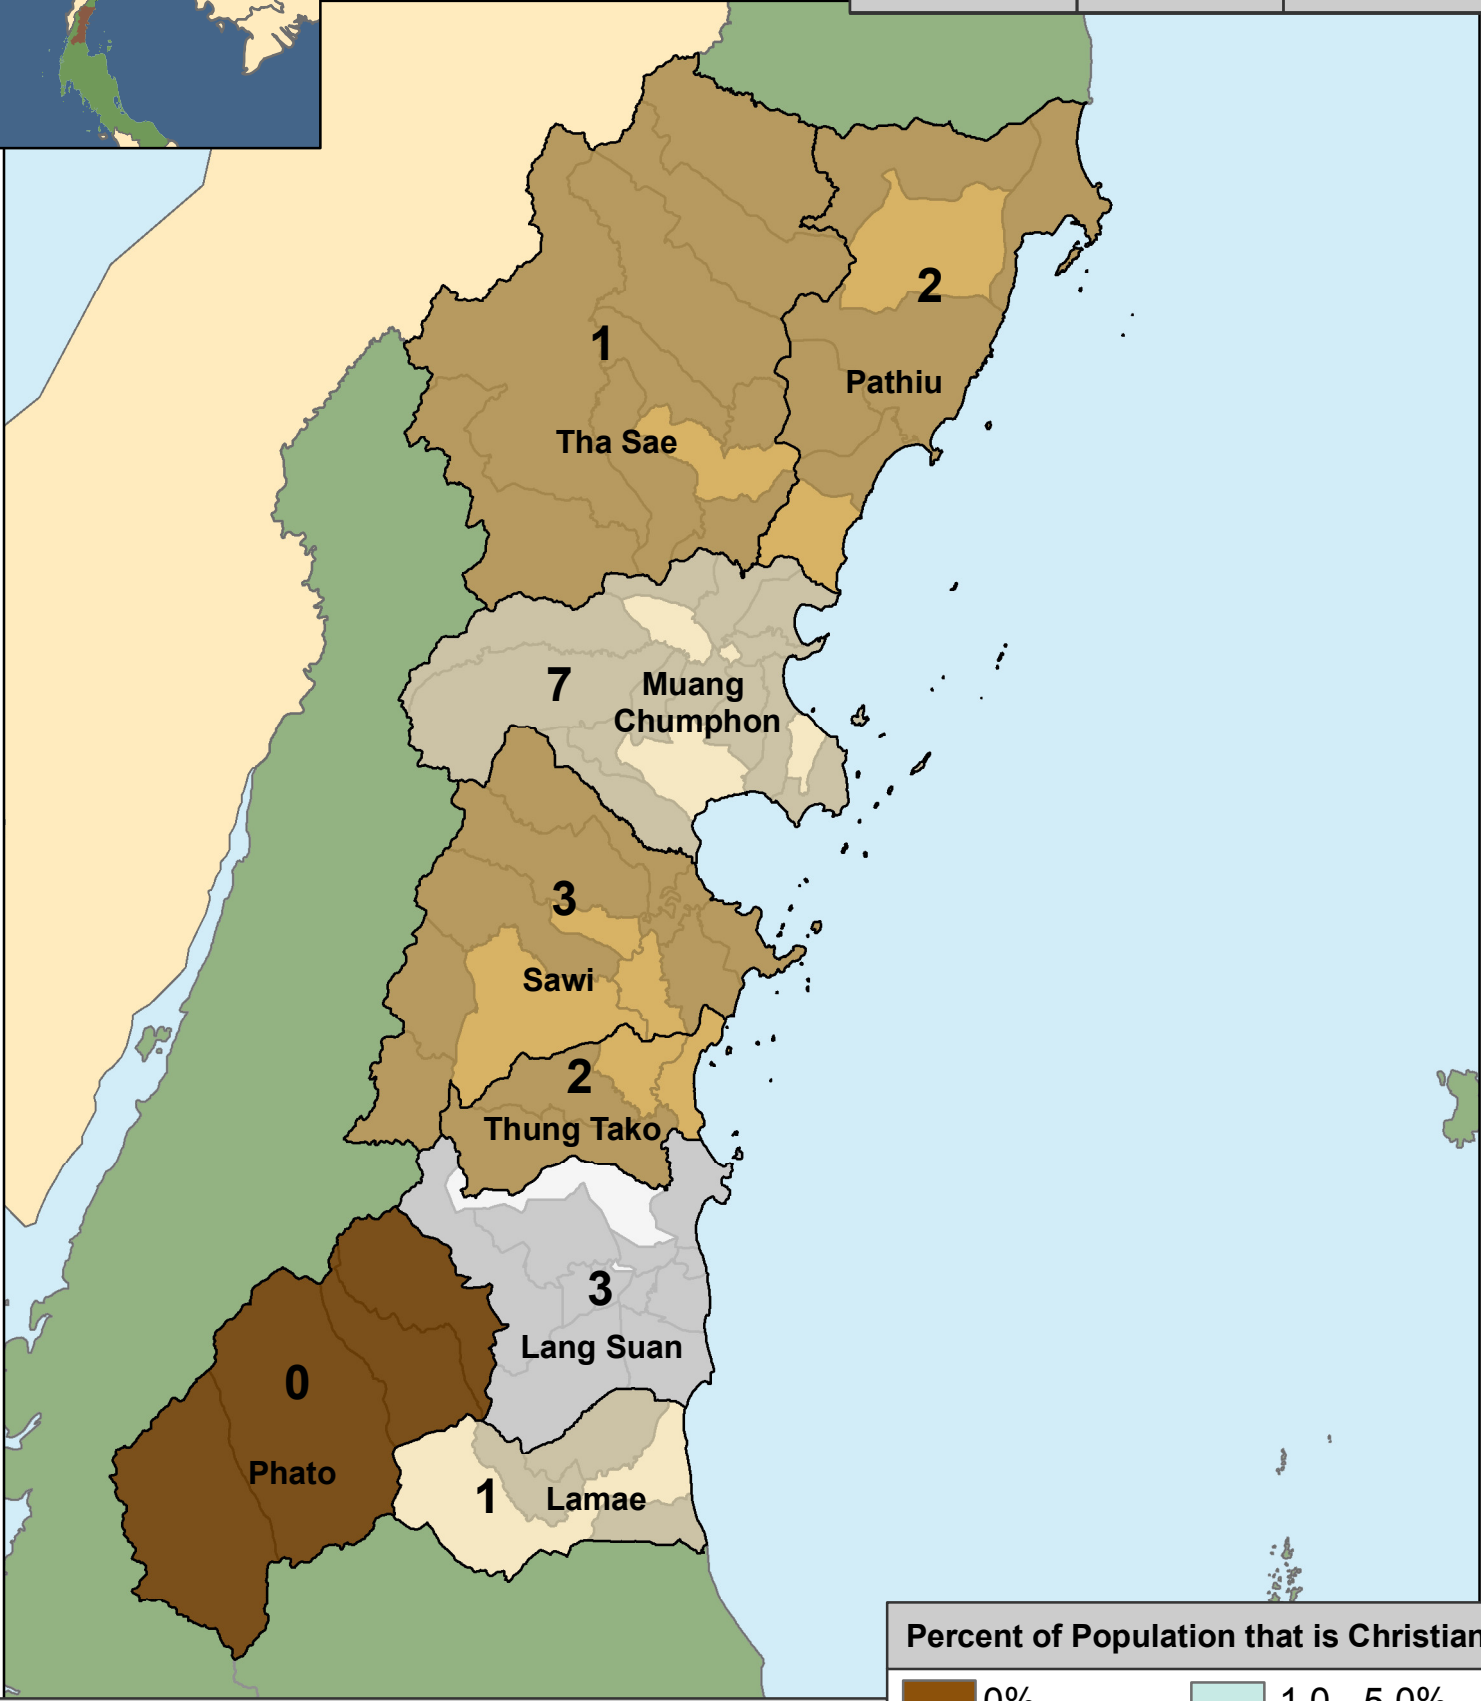

# Chumphon

Provincial Statistics		
Population	Christians	Churches
489,964	584	19

## Christian Presence in Thailand

Districts	Districts with no Church	Sub-districts	Sub-districts with no Churches
8	1	70	55