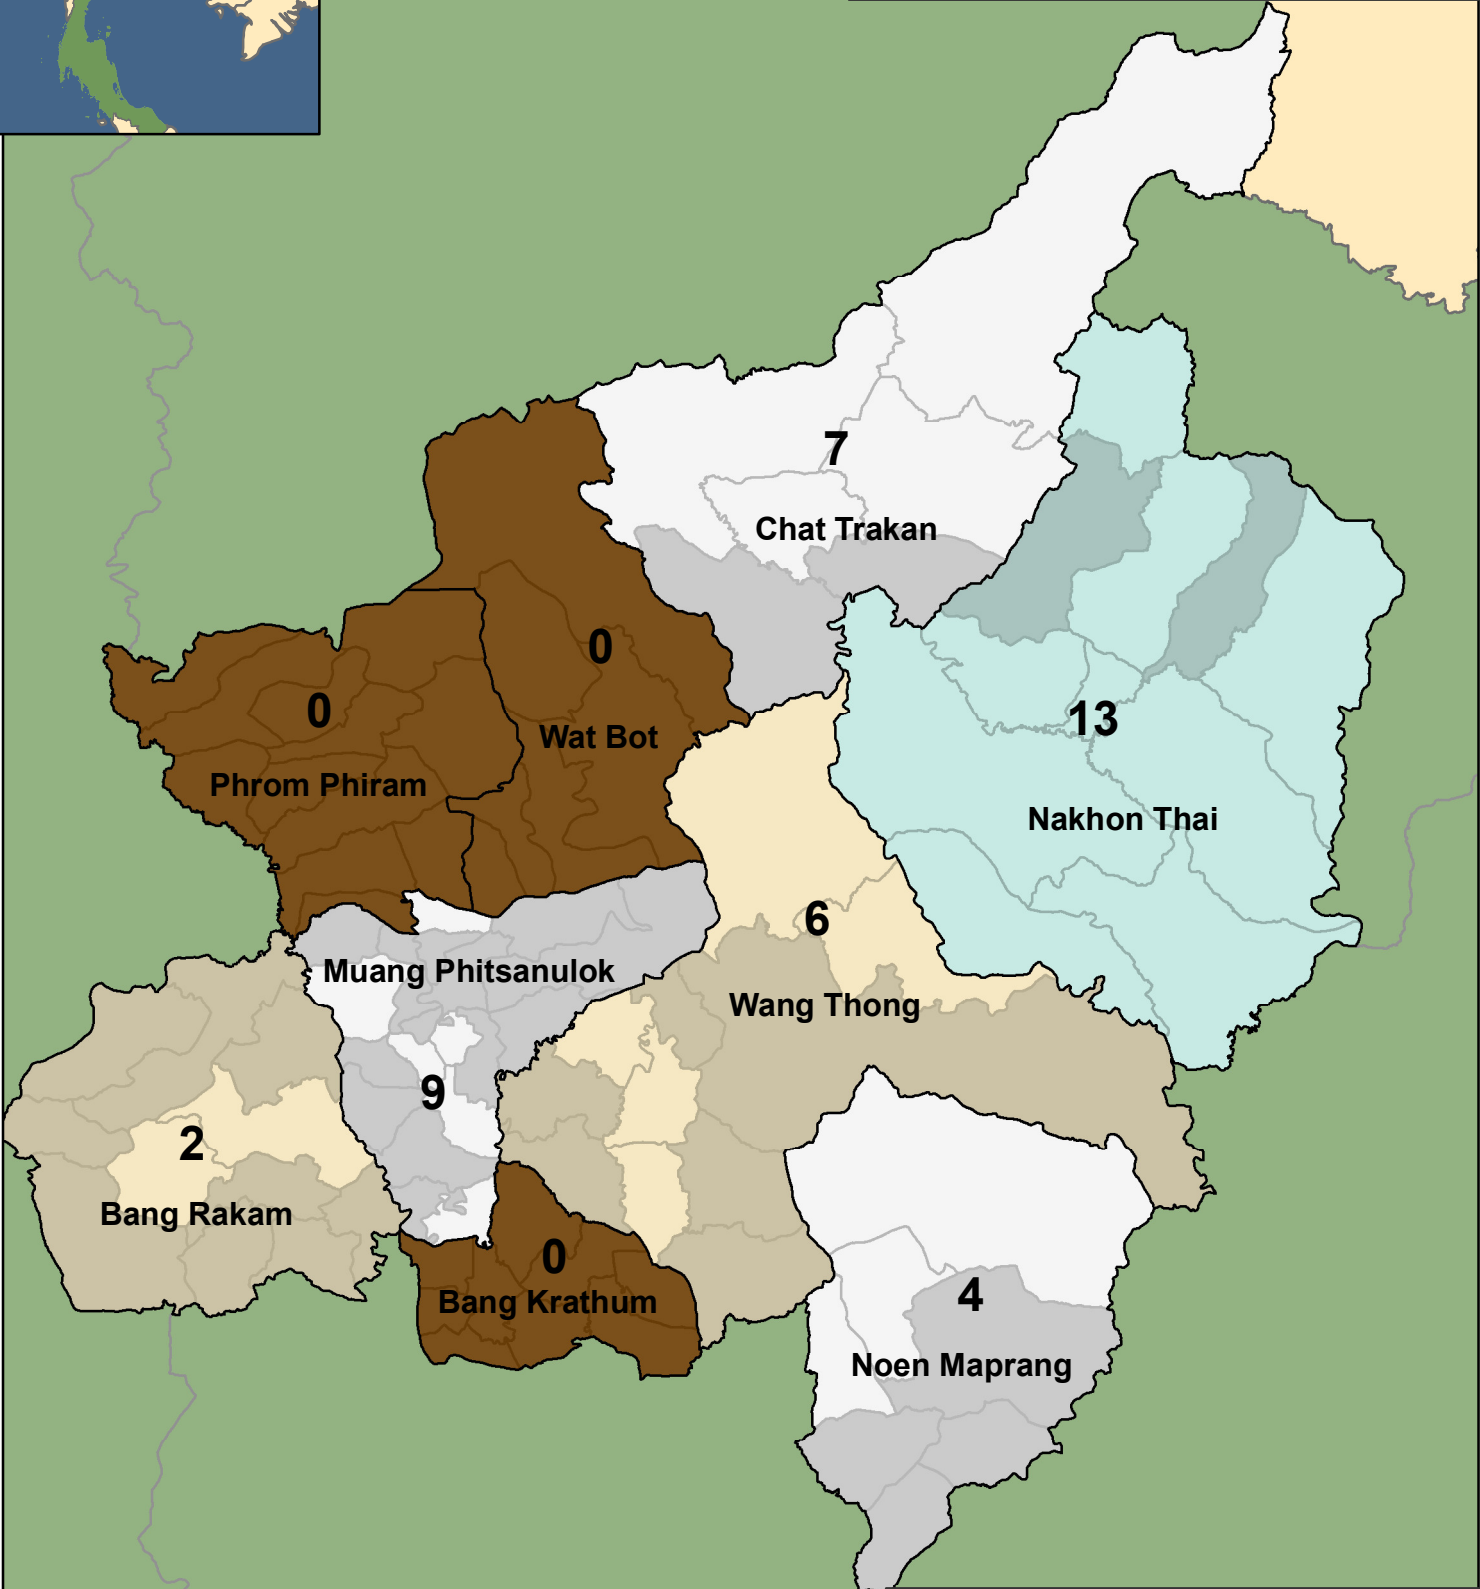

Phitsanulok

Provincial Statistics		
Population	Christians	Churches
849,692	3,292	41

Percent of Population that is Christian

0%	1.0 - 5.0%
< 0.1%	5.0 - 10.0%
0.1 - 0.25%	> 10.0%
0.25 - 1.0%	

= No of Churches

Christian Presence in Thailand

Districts	Districts with no Church	Sub-districts	Sub-districts with no Churches
9	3	93	64