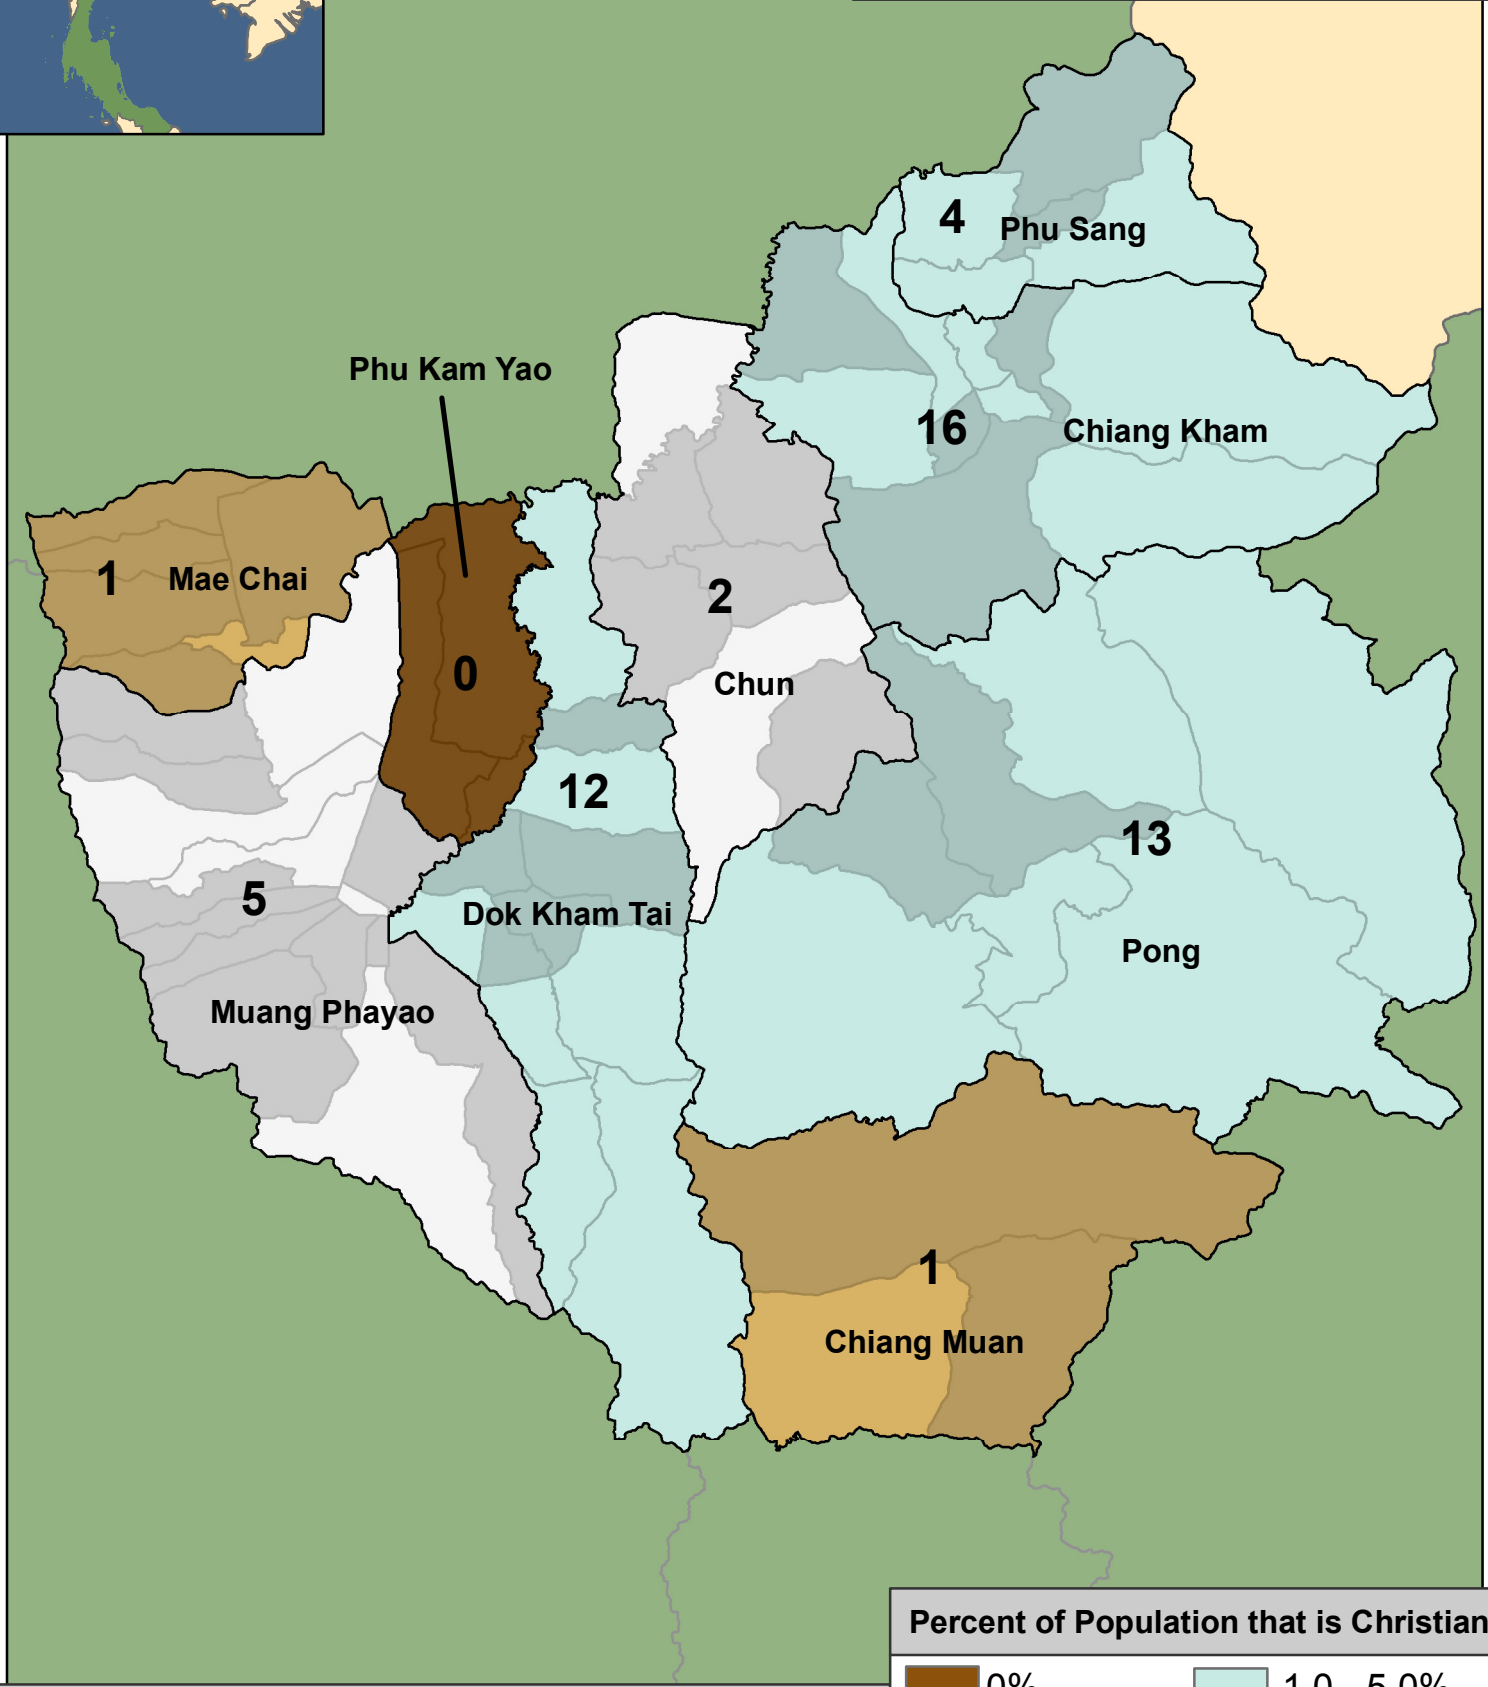

# Phayao

Provincial Statistics		
Population	Christians	Churches
486,304	4,505	54

## Christian Presence in Thailand

Districts	Districts with no Church	Sub-districts	Sub-districts with no Churches
9	1	68	38