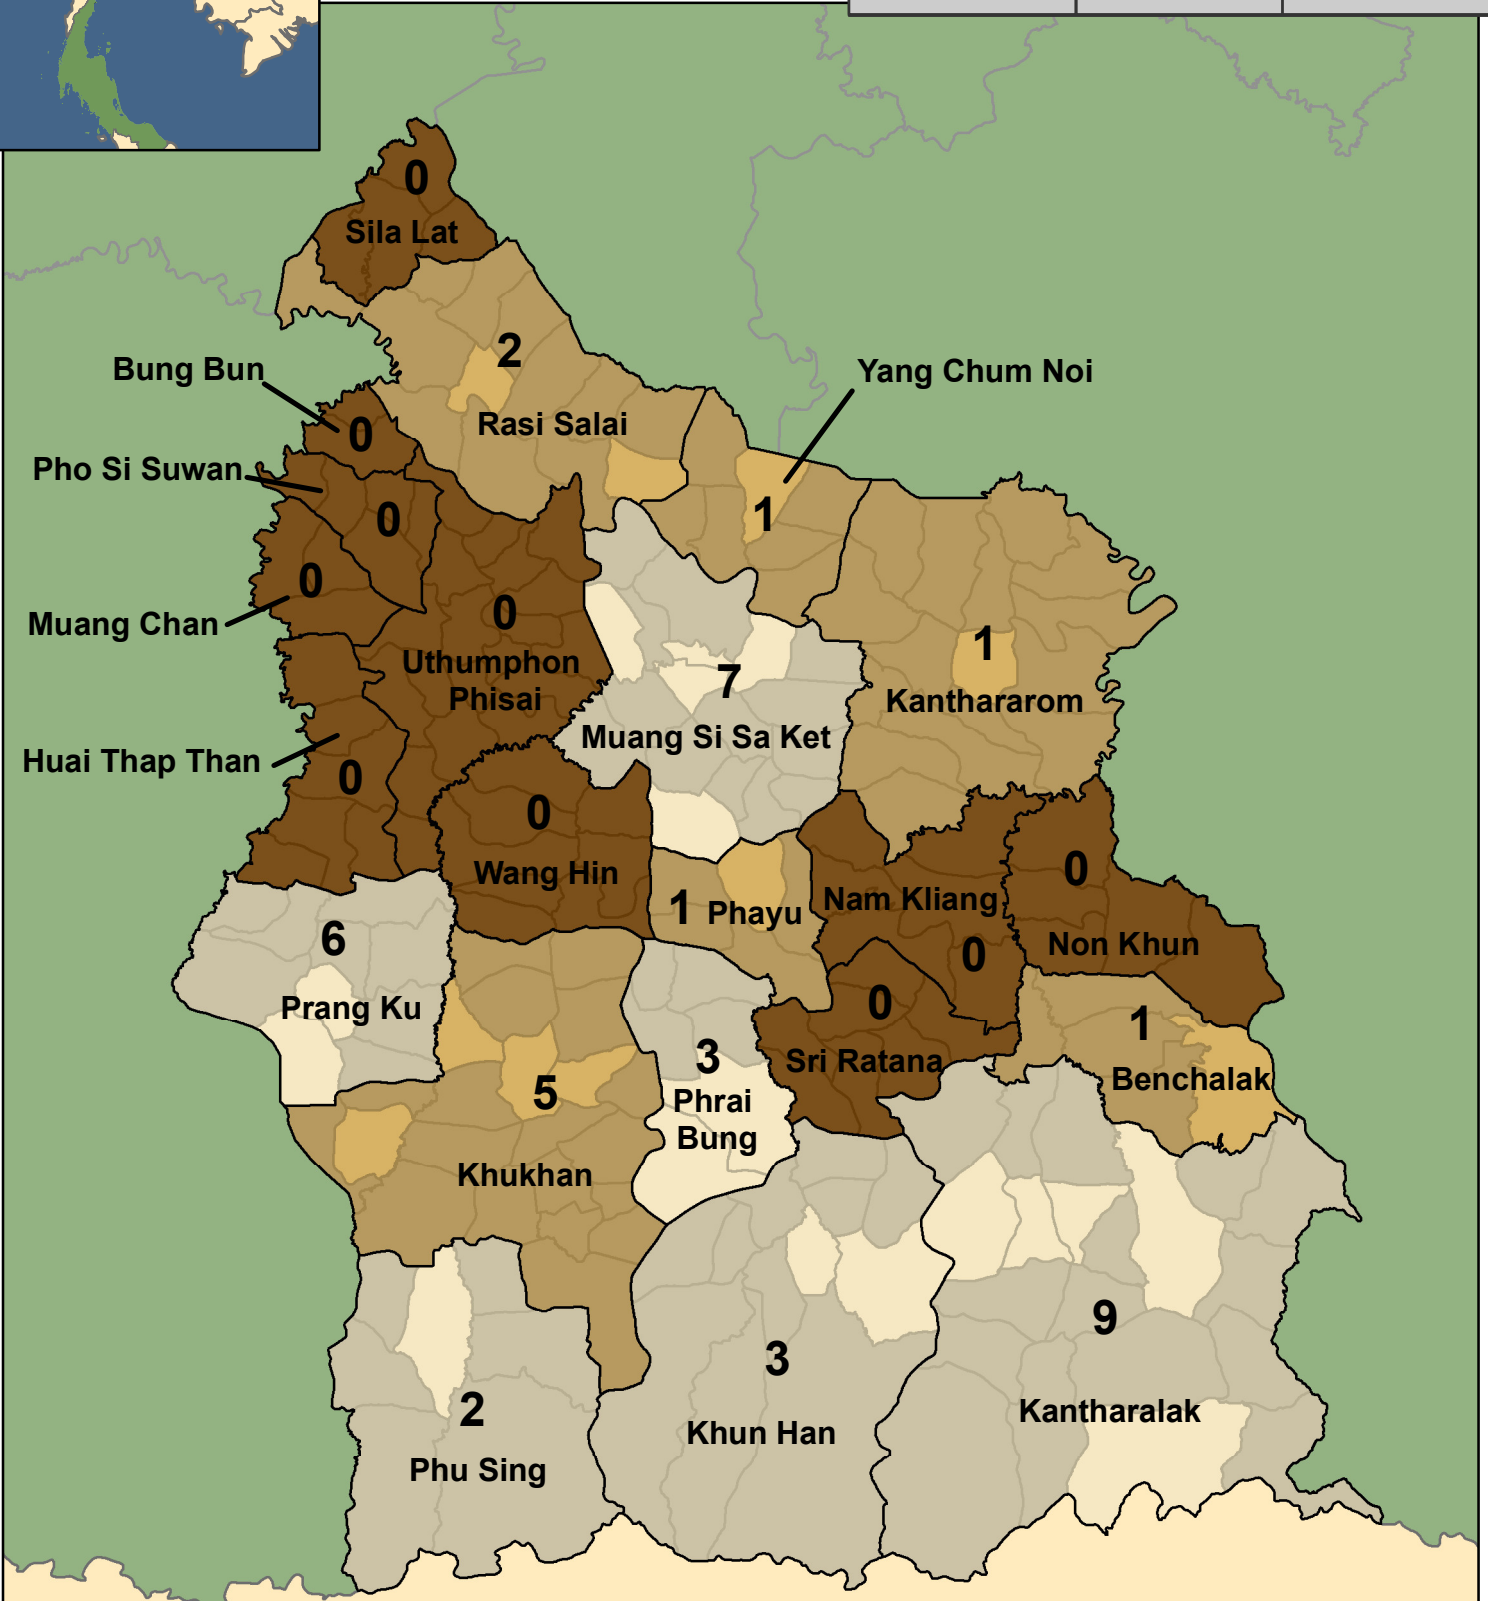

Sisaket

Provincial Statistics

Population	Christians	Churches
1,452,471	1,397	41

Percent of Population that is Christian

Christian Presence in Thailand

Districts	Districts with no Church	Sub-districts	Sub-districts with no Churches
22	10	206	179

= No of Churches

eSTAR Data: 2011
Population Data: DOPA
E-mail: mapping@e-star.ws