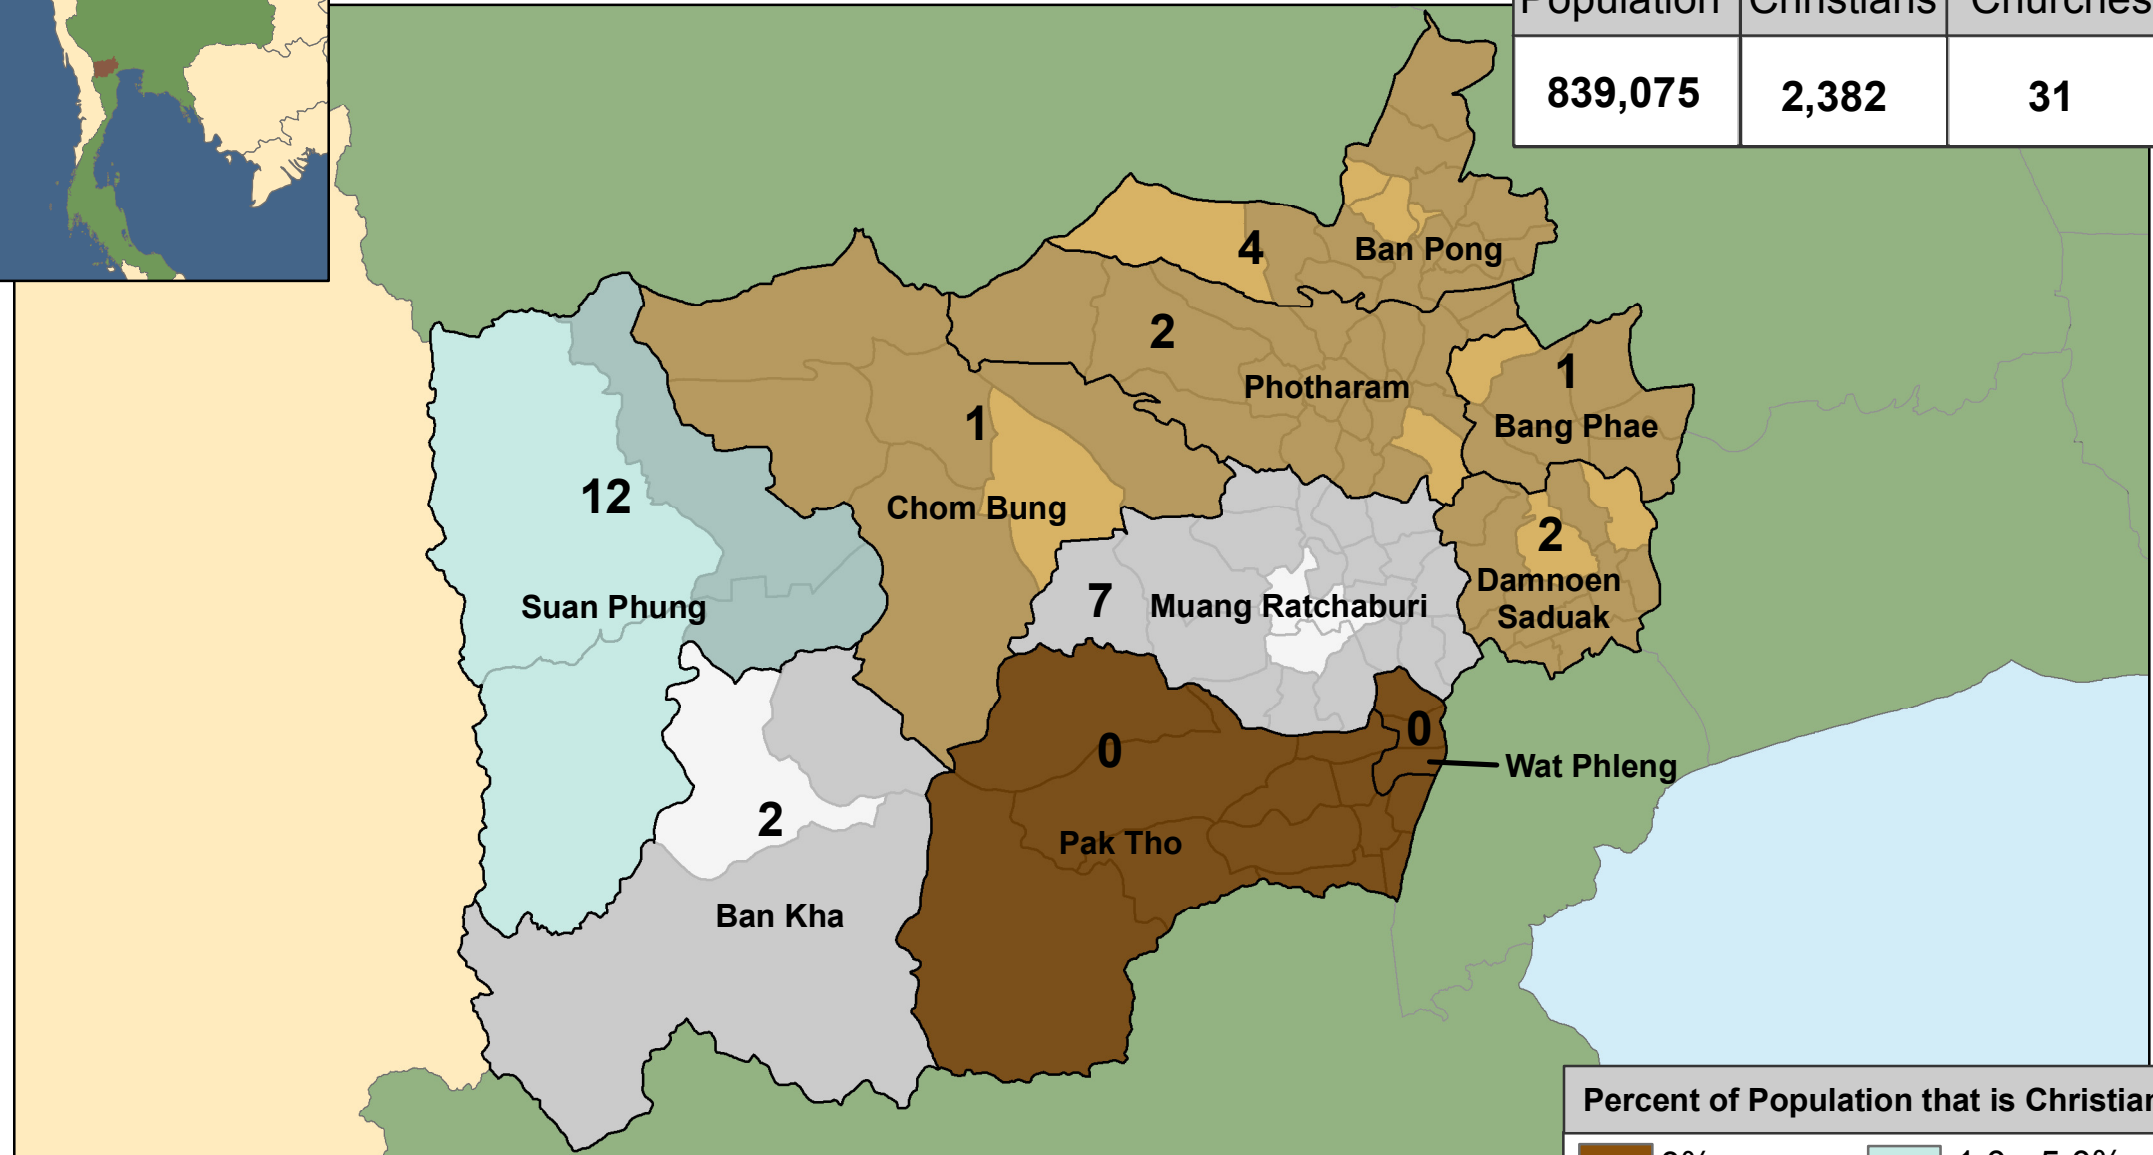

Ratchaburi

Provincial Statistics

Population	Christians	Churches
839,075	2,382	31

Percent of Population that is Christian

eSTAR Data: 2011
 Population Data: DOPA
 E-mail: mapping@e-star.ws

Christian Presence in Thailand

Districts	Districts with no Church	Sub-districts	Sub-districts with no Churches
10	2	104	89