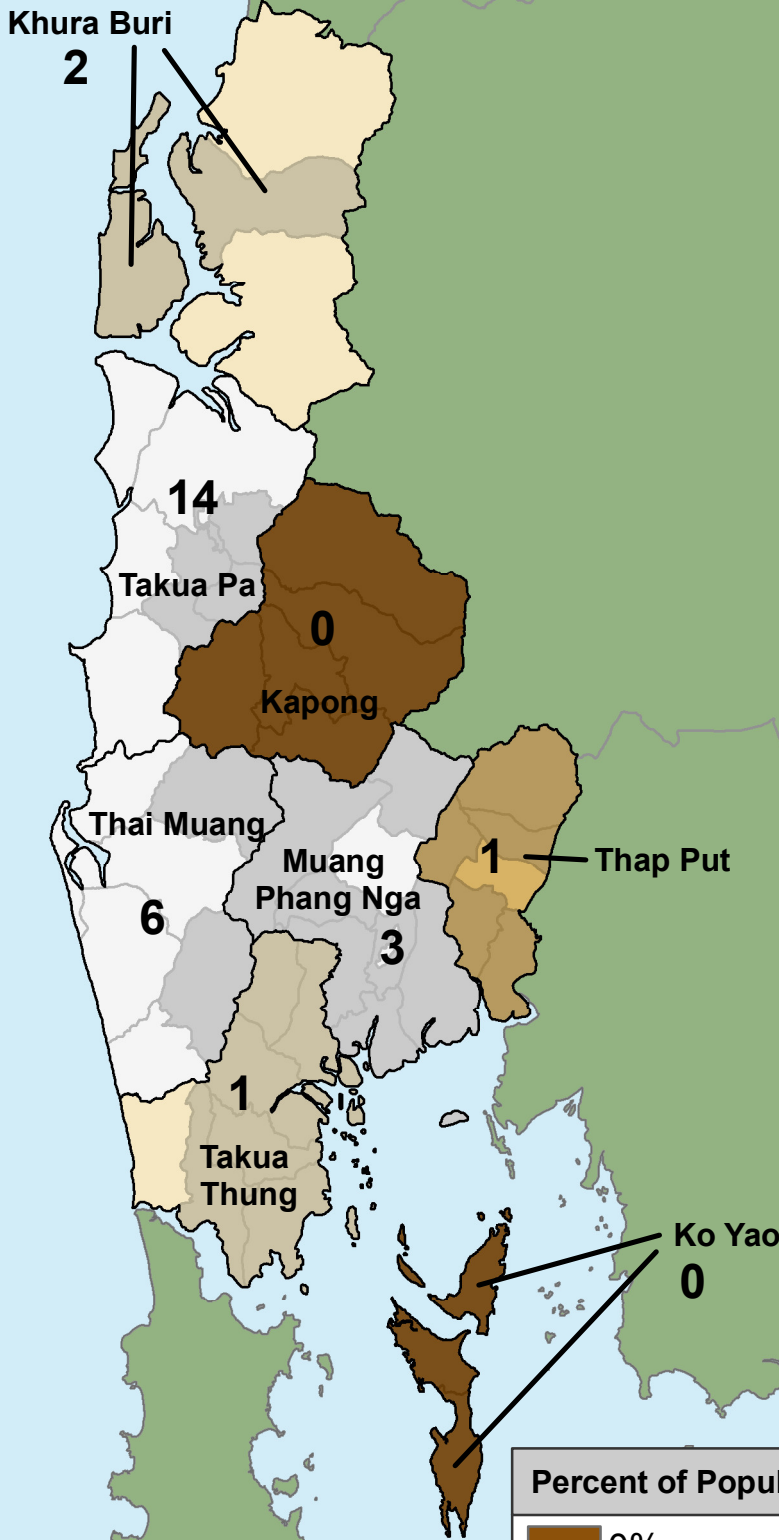

# Phang Nga

Provincial Statistics		
Population	Christians	Churches
253,112	788	27

## Christian Presence in Thailand

Districts	Districts with no Church	Sub-districts	Sub-districts with no Churches
8	2	48	34

**Percent of Population that is Christian**

0%	1.0 - 5.0%
< 0.1%	5.0 - 10.0%
0.1 - 0.25%	> 10.0%
0.25 - 1.0%	

# = No of Churches

eSTAR Data: 2011  
Population Data: DOPA  
E-mail: mapping@e-star.ws