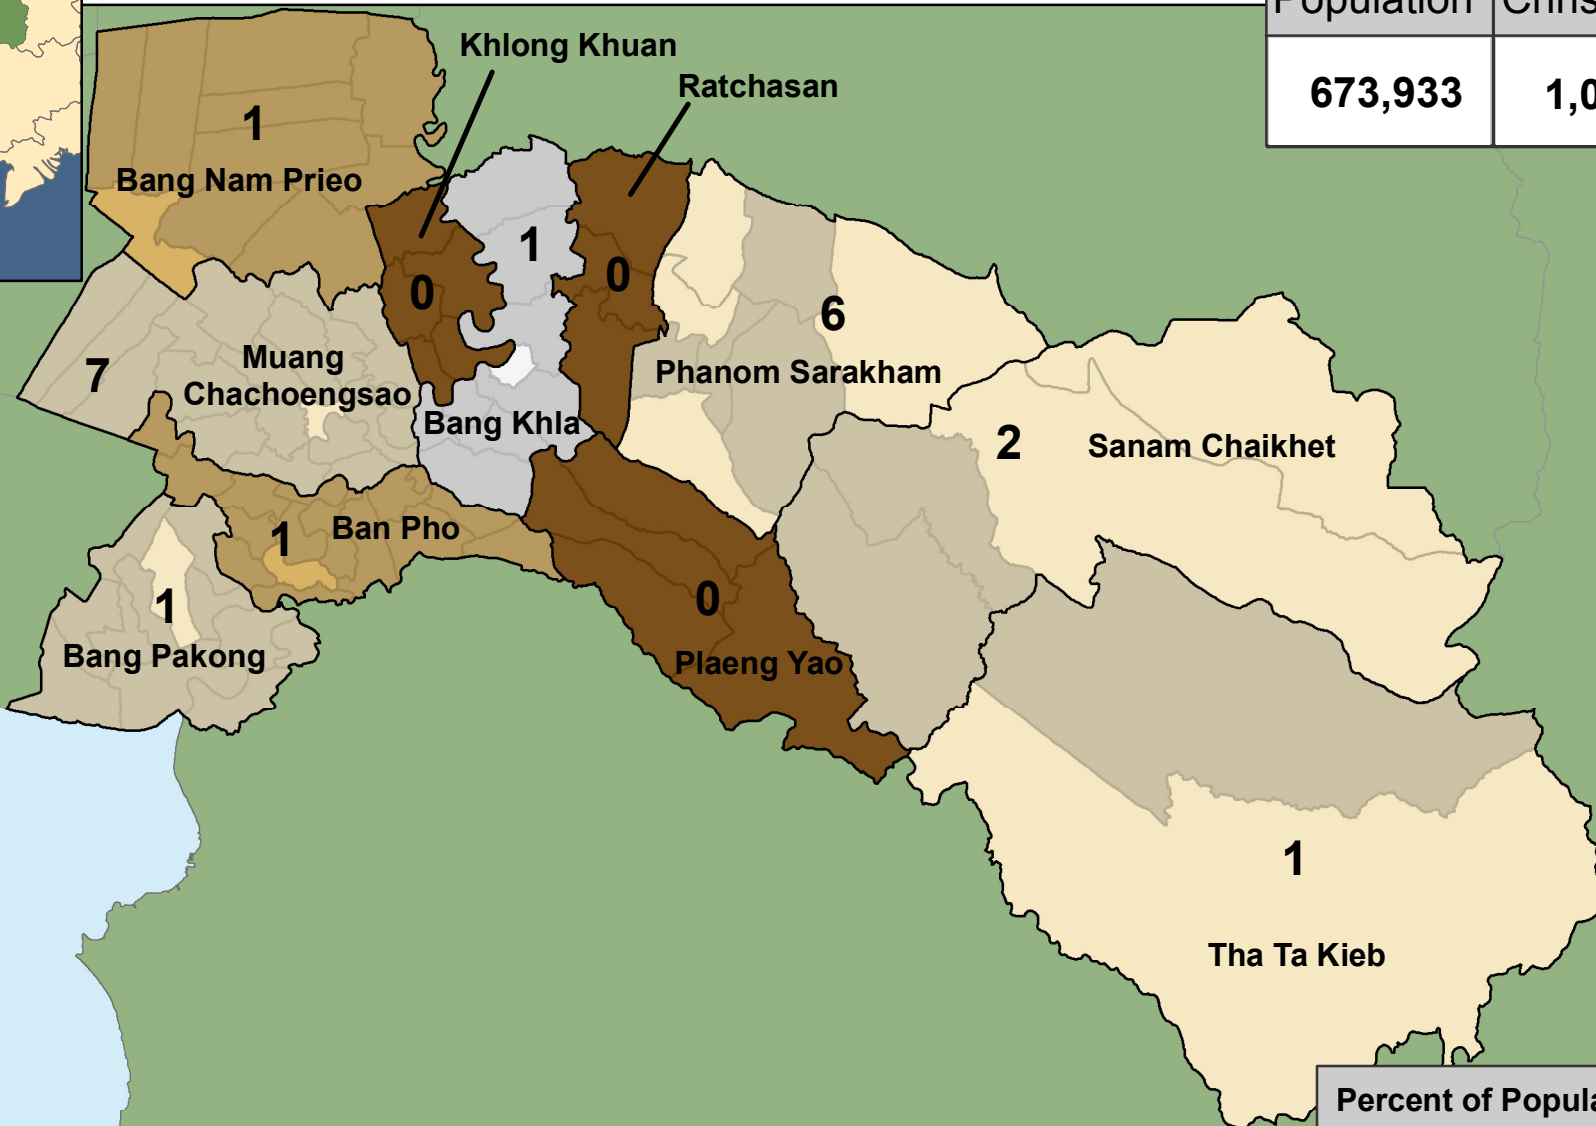

Chachoengsao

Provincial Statistics

Population	Christians	Churches
673,933	1,060	20

Percent of Population that is Christian

= No of Churches

eSTAR Data: 2011
 Population Data: DOPA
 E-mail: mapping@e-star.ws

Christian Presence in Thailand

Districts	Districts with no Church	Sub-districts	Sub-districts with no Churches
11	3	93	81