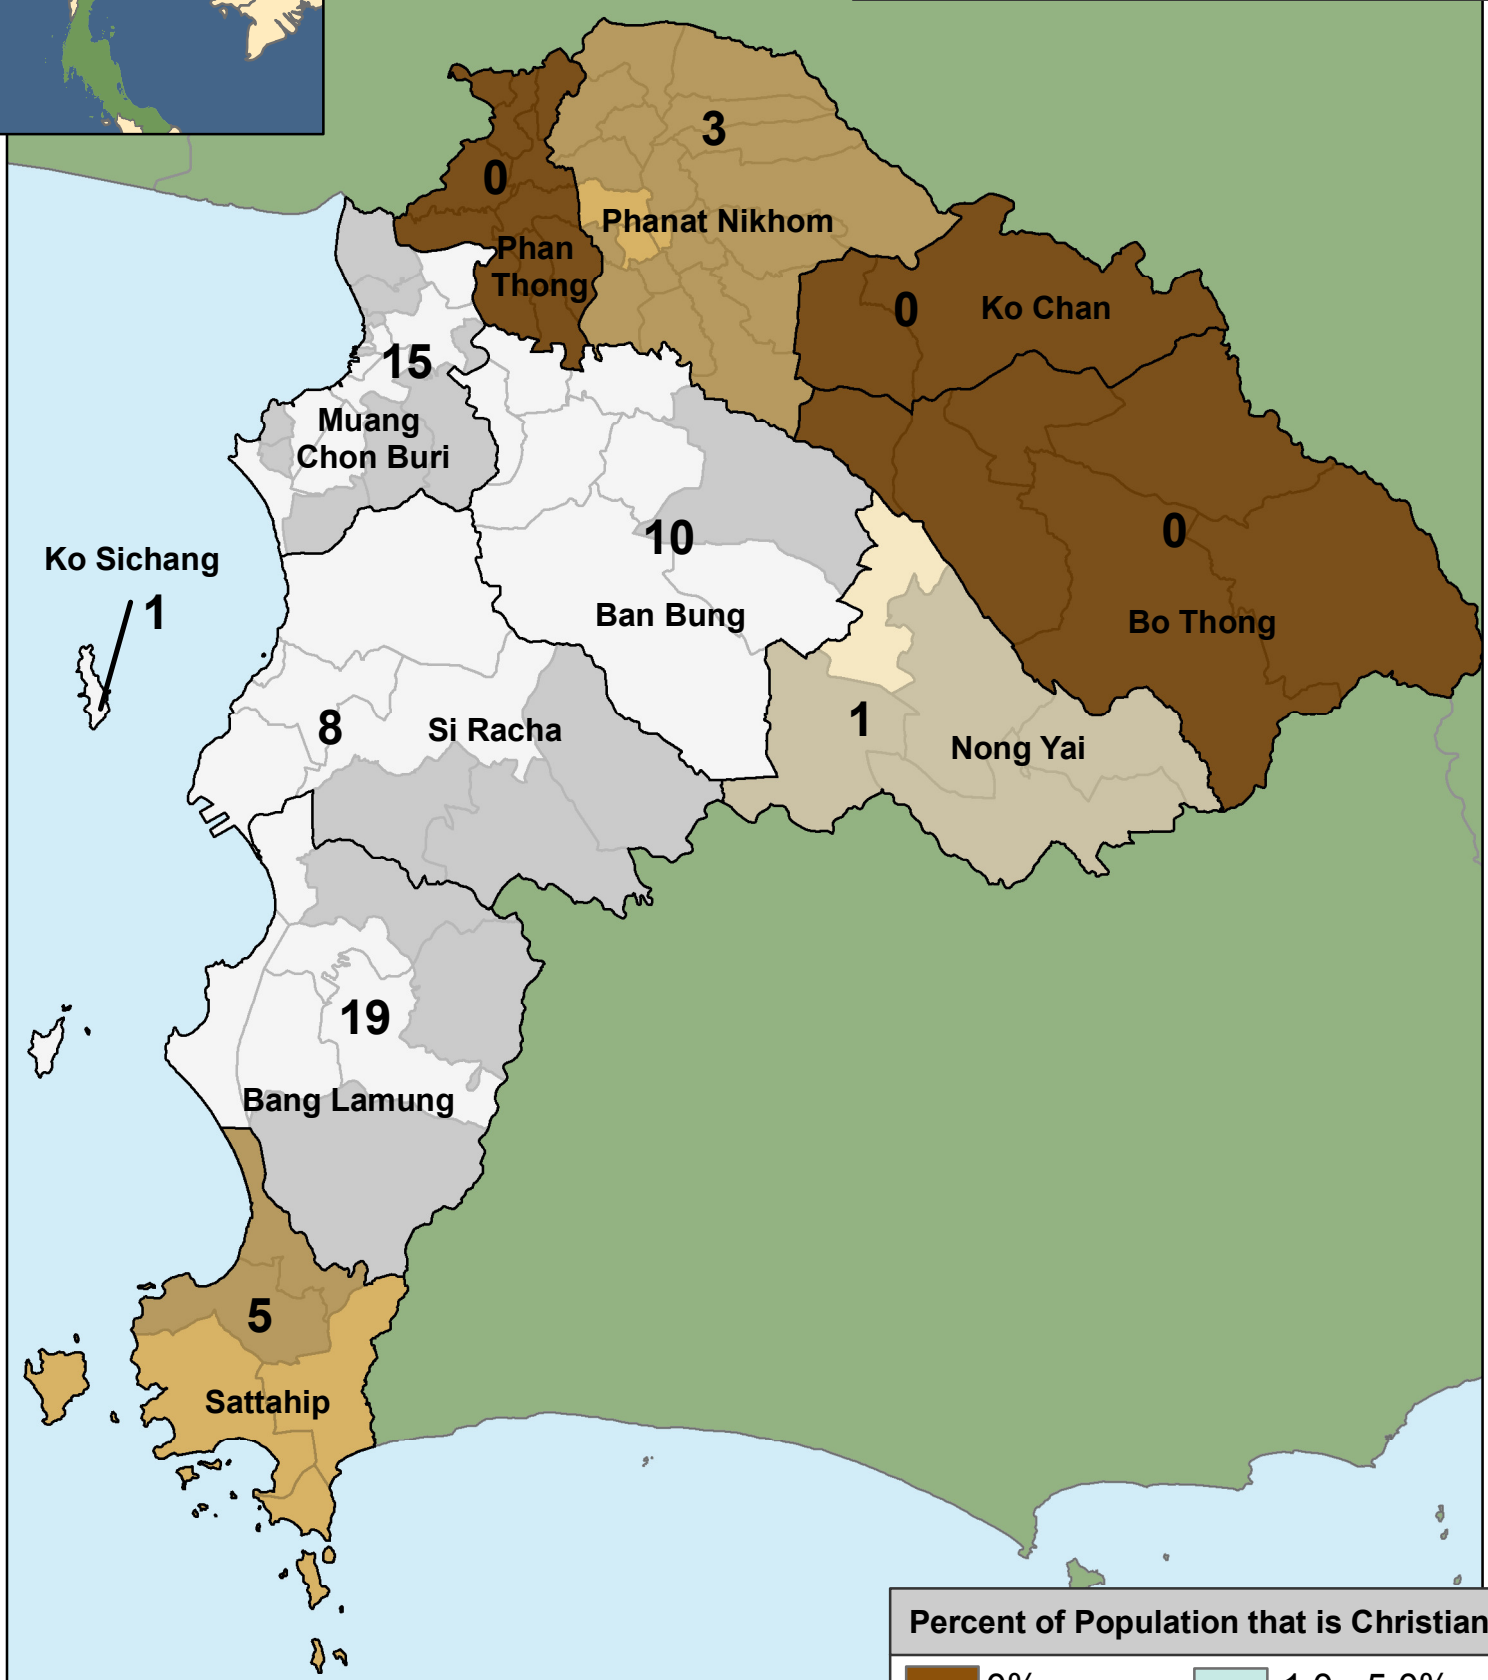

# Chonburi

Provincial Statistics		
Population	Christians	Churches
1,316,293	4,369	62

## Christian Presence in Thailand

Districts	Districts with no Church	Sub-districts	Sub-districts with no Churches
11	3	92	59

### Percent of Population that is Christian