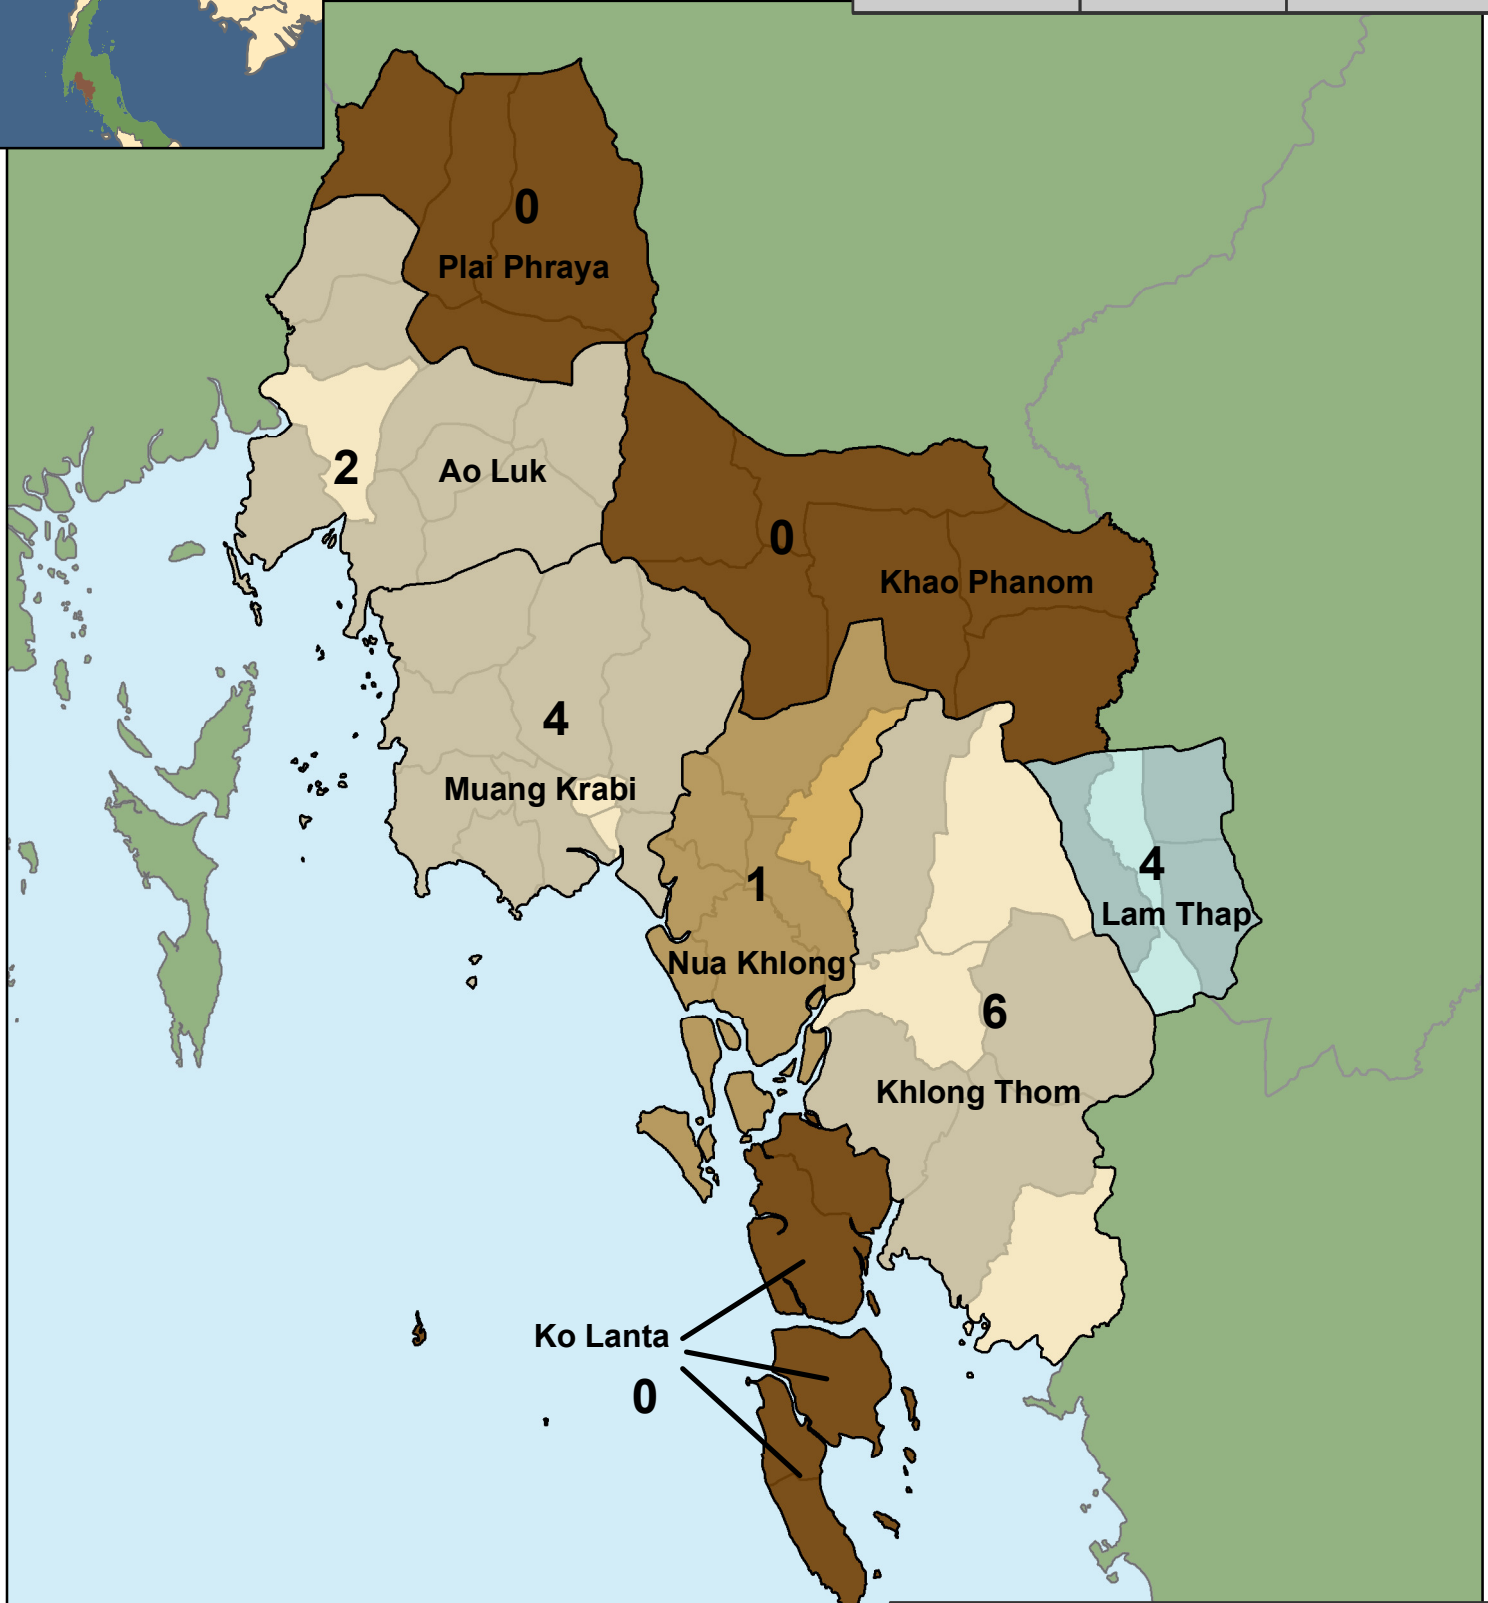

Krabi

Provincial Statistics		
Population	Christians	Churches
432,704	846	17

Christian Presence in Thailand

Districts	Districts with no Church	Sub-districts	Sub-districts with no Churches
8	3	53	45