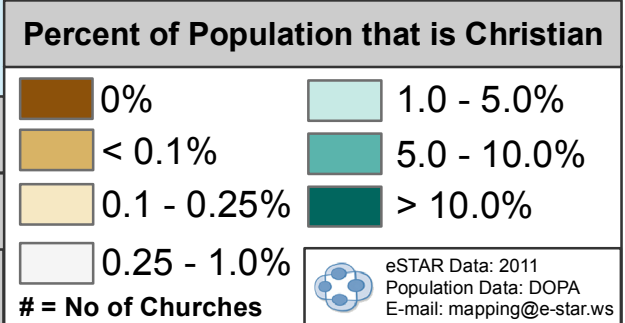

Krabi

Provincial Statistics		
Population	Christians	Churches
432,704	846	17

Christian Presence in Thailand

Districts	Districts with no Church	Sub-districts	Sub-districts with no Churches
8	3	53	45