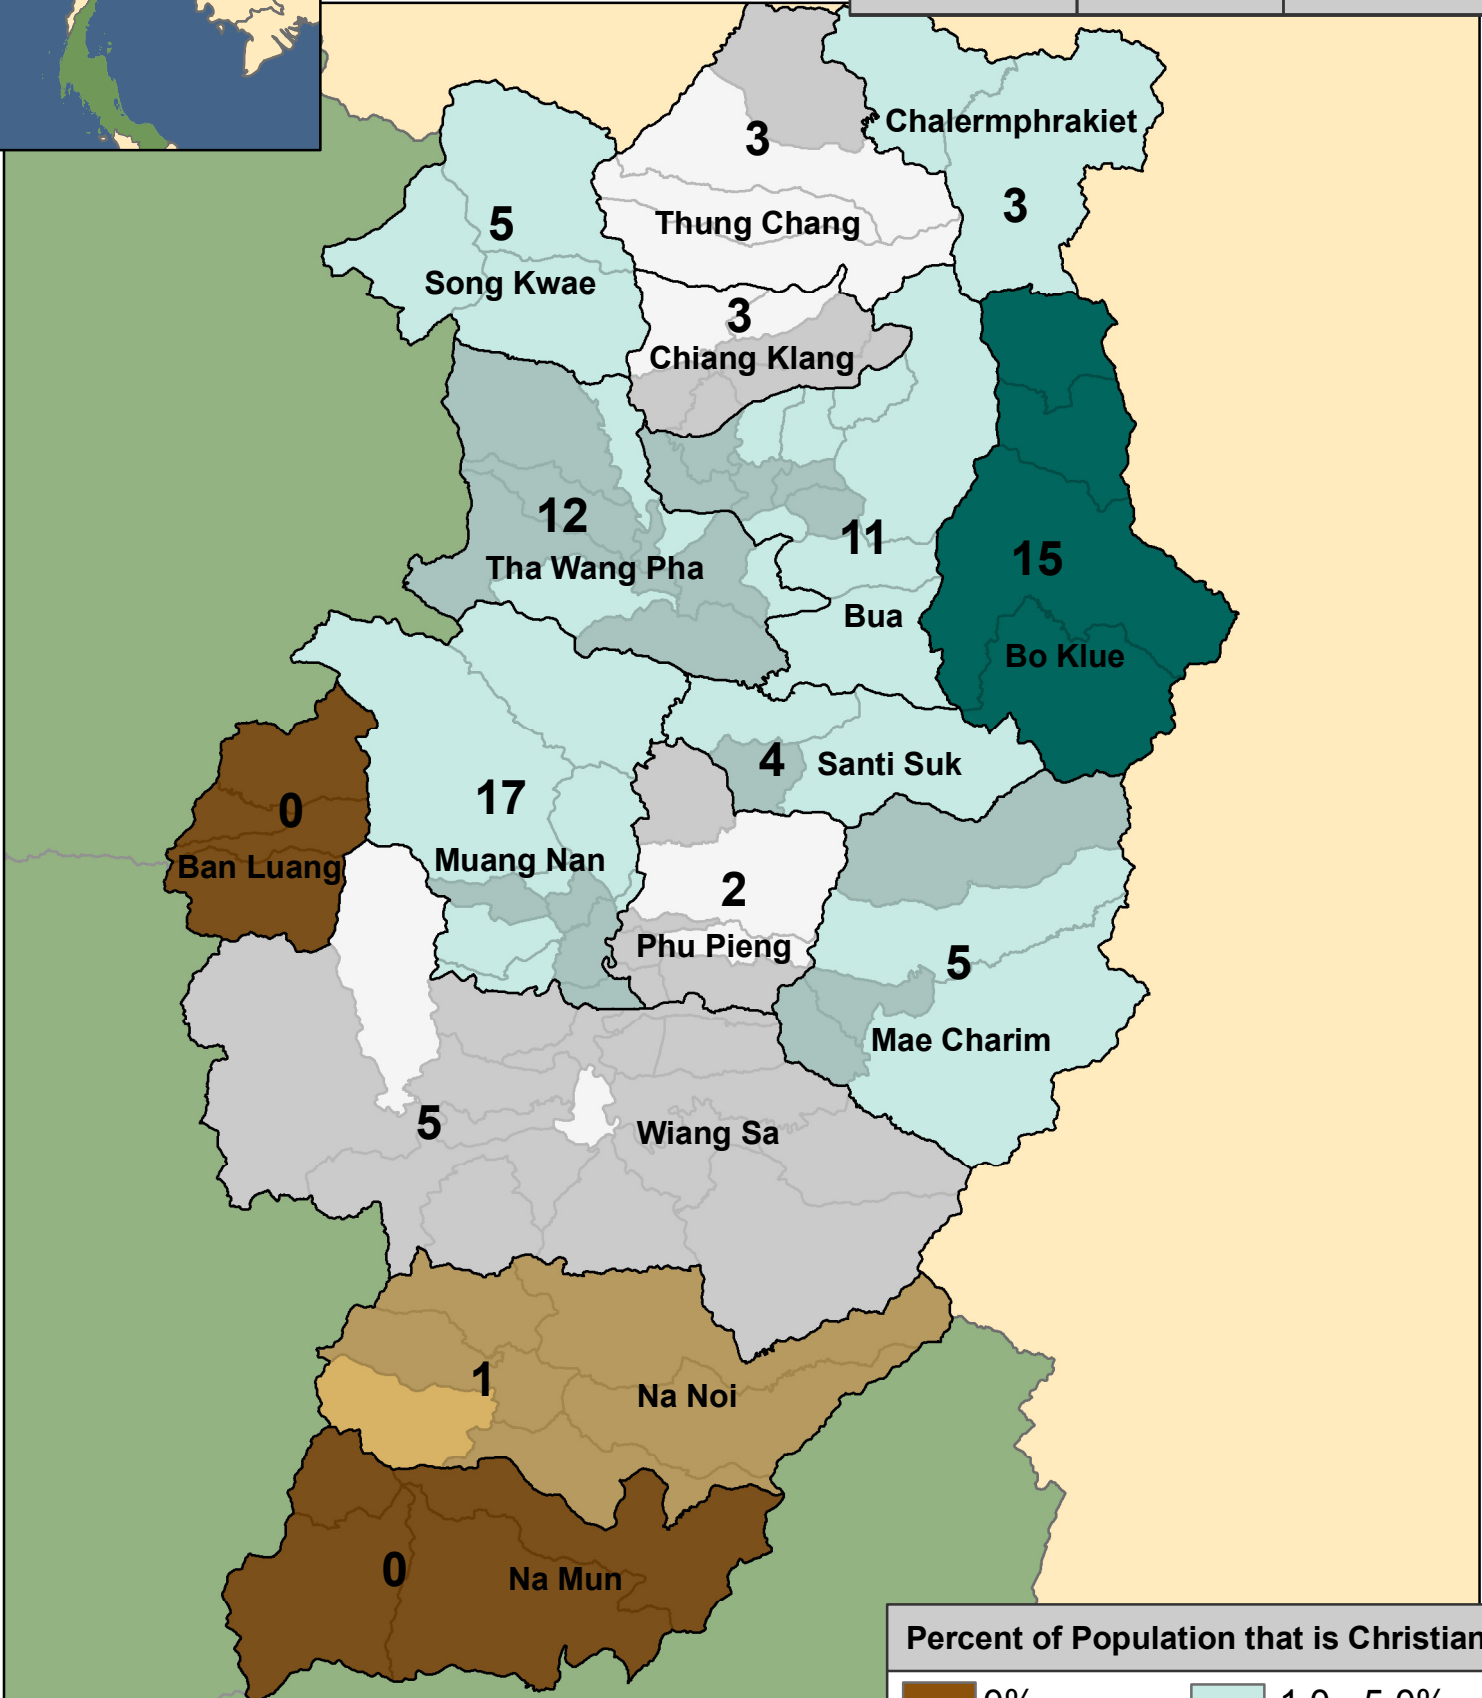

Nan

Provincial Statistics		
Population	Christians	Churches
476,363	7,400	86

Christian Presence in Thailand

Districts	Districts with no Church	Sub-districts	Sub-districts with no Churches
15	2	99	58

Percent of Population that is Christian

- 0%
- < 0.1%
- 0.1 - 0.25%
- 0.25 - 1.0%
- 1.0 - 5.0%
- 5.0 - 10.0%
- > 10.0%

= No of Churches

eSTAR Data: 2011
Population Data: DOPA
E-mail: mapping@e-star.ws