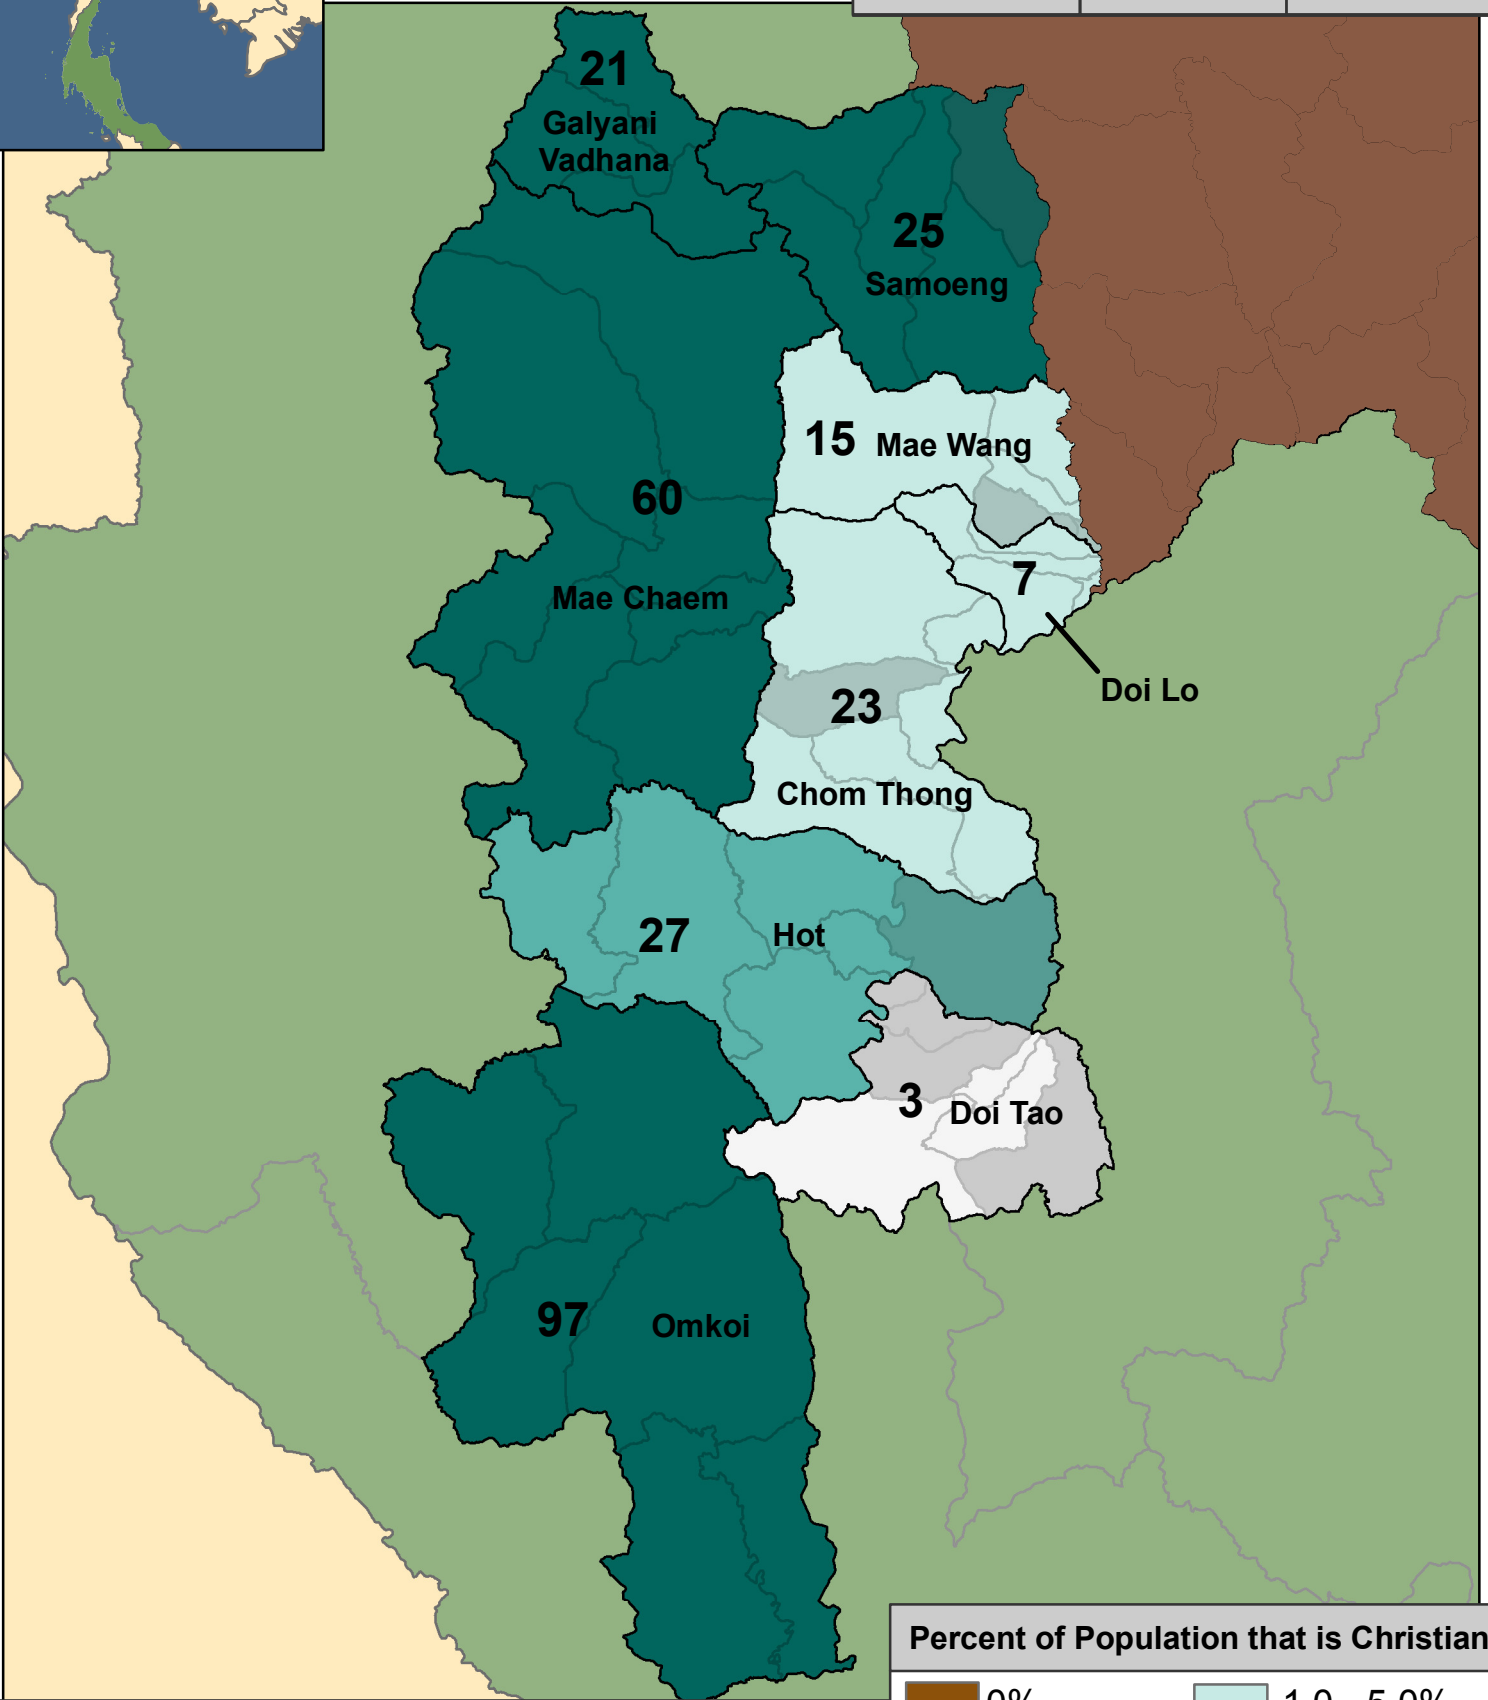

Chiang Mai - South

Provincial Statistics		
Population	Christians	Churches
1,640,479	87,742	778

Christian Presence in Thailand

Districts	Districts with no Church	Sub-districts	Sub-districts with no Churches
25	0	205	55

Percent of Population that is Christian

	0%		1.0 - 5.0%
	< 0.1%		5.0 - 10.0%
	0.1 - 0.25%		> 10.0%
	0.25 - 1.0%		

= No of Churches

eSTAR Data: 2011
Population Data: DOPA
E-mail: mapping@e-star.ws