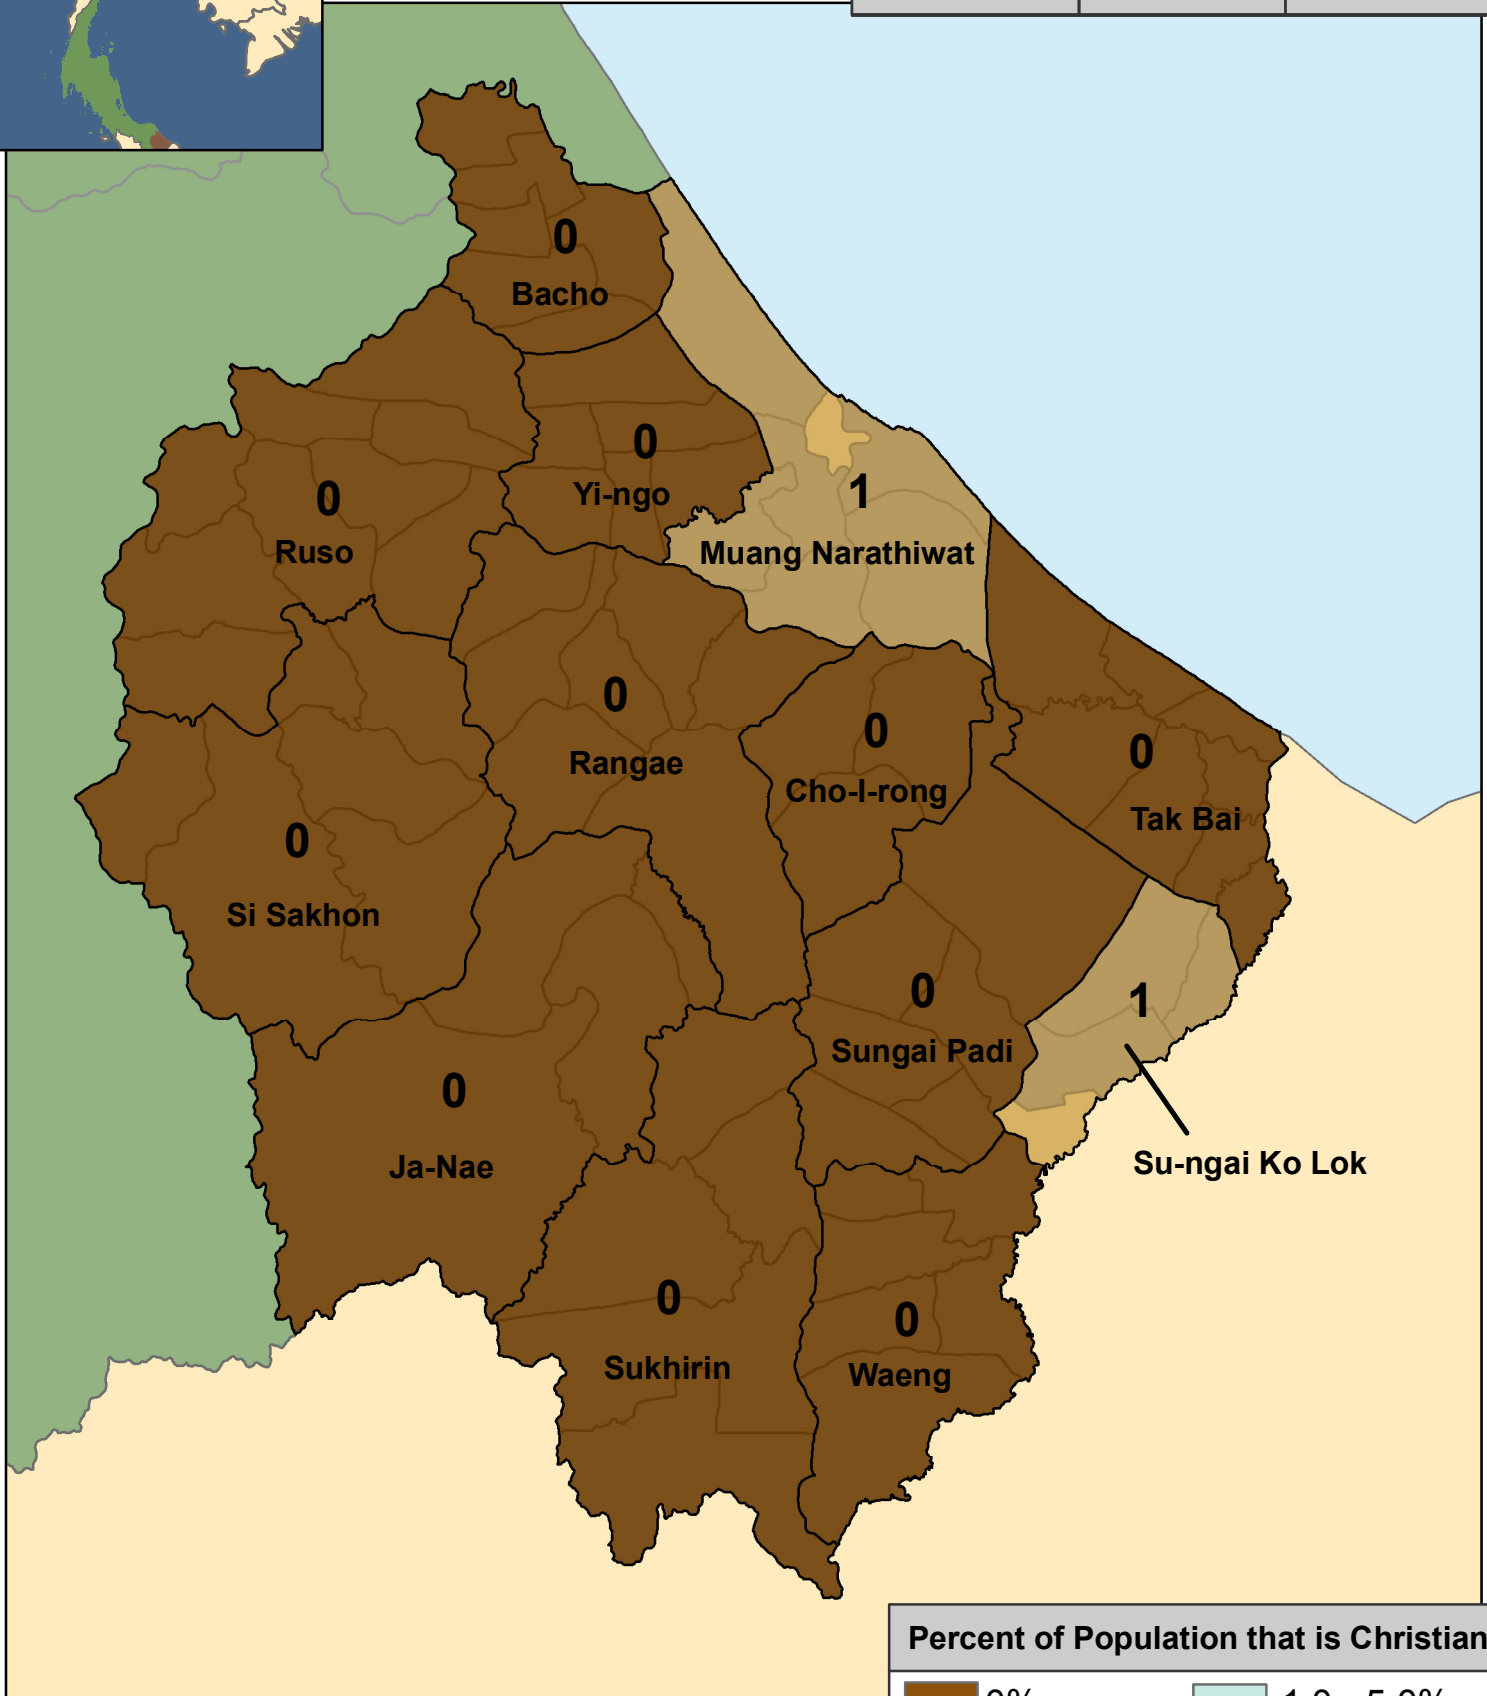

Narathiwat

Provincial Statistics

Population	Christians	Churches
737,162	78	2

Percent of Population that is Christian

Christian Presence in Thailand

Districts	Districts with no Church	Sub-districts	Sub-districts with no Churches
13	11	77	75

= No of Churches