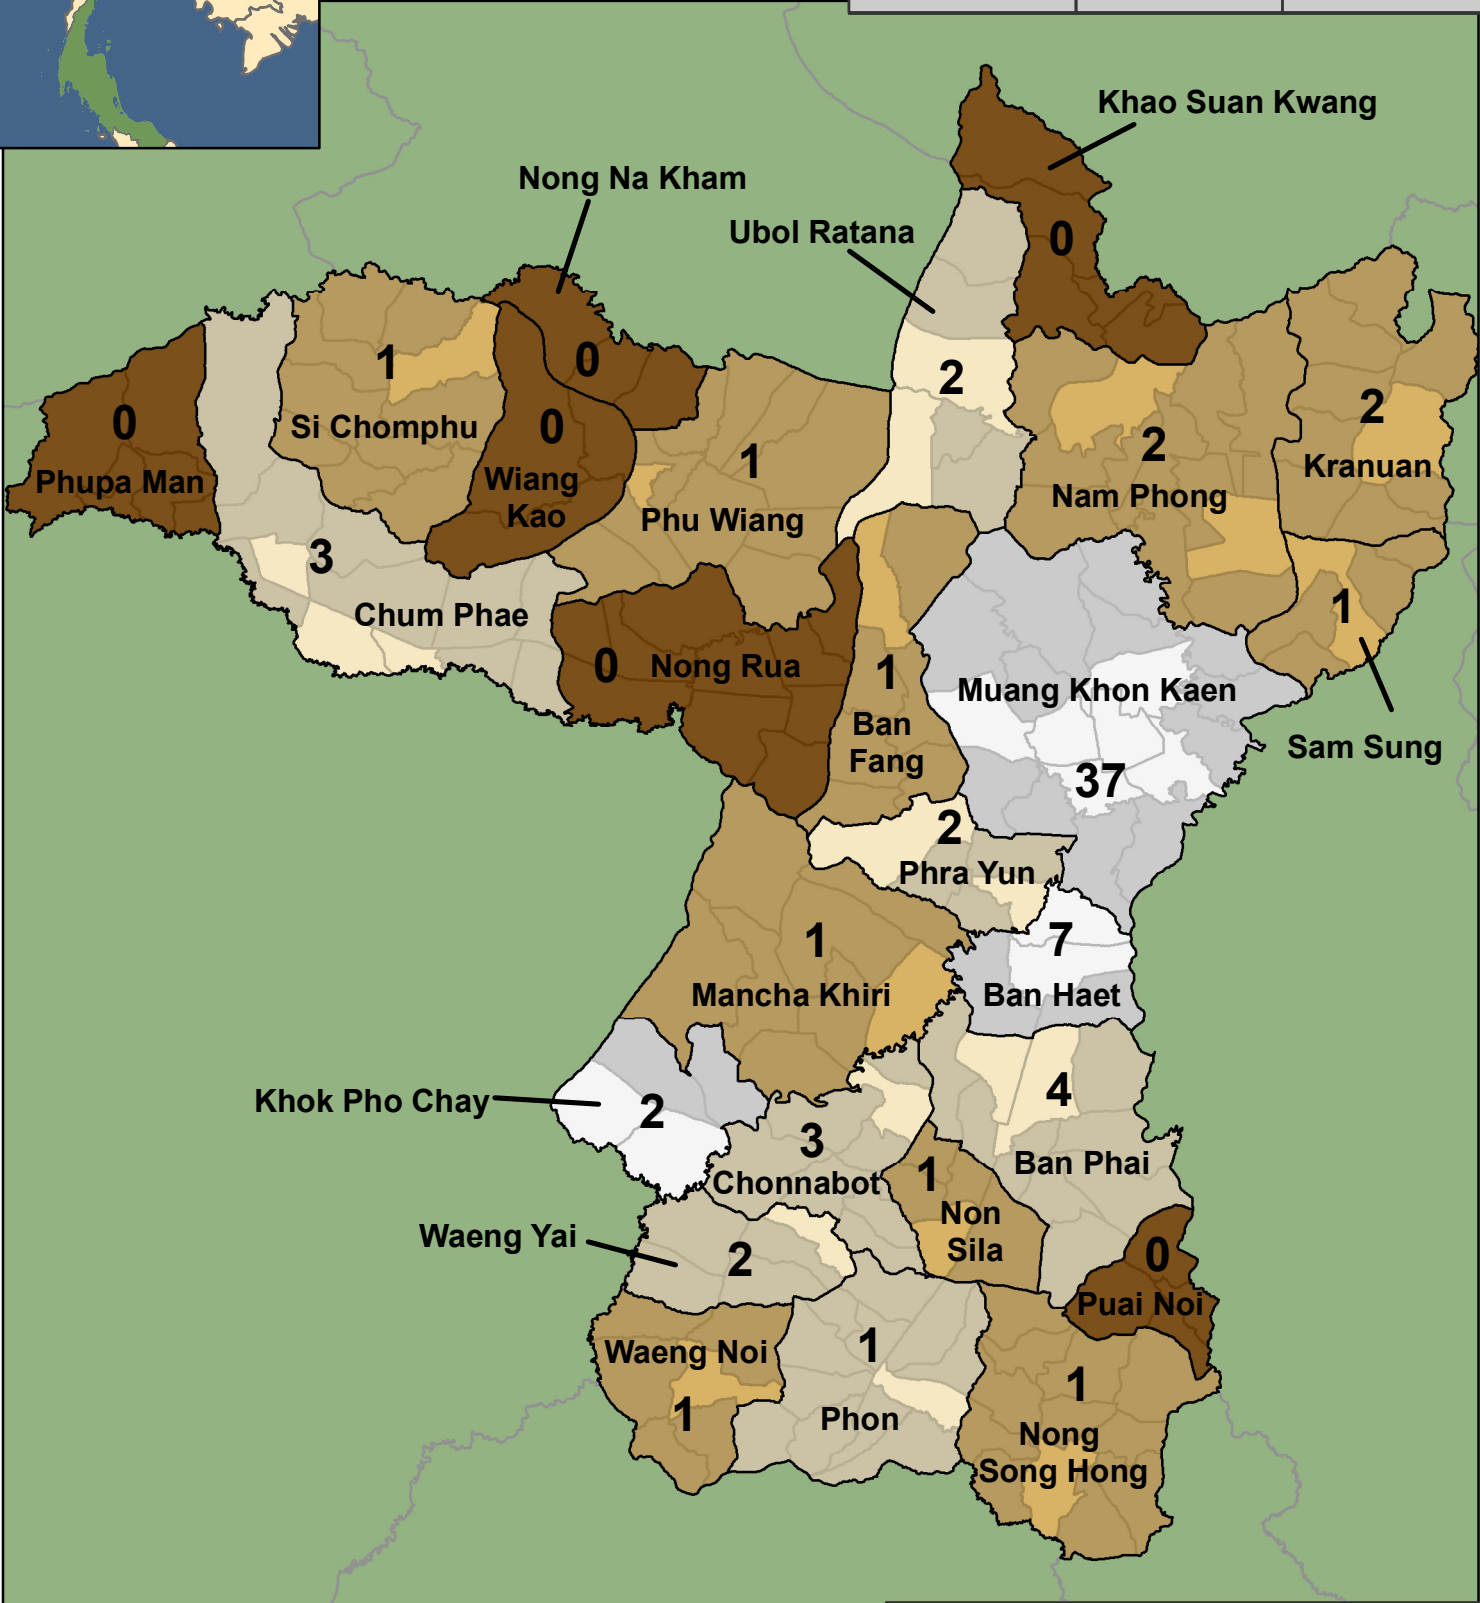

Khon Kaen

Provincial Statistics		
Population	Christians	Churches
1,767,601	3,394	75

Christian Presence in Thailand			
Districts	Districts with no Church	Sub-districts	Sub-districts with no Churches
26	6	199	166

Percent of Population that is Christian

- 0% (Dark Brown)
- < 0.1% (Light Brown)
- 0.1 - 0.25% (Yellow)
- 0.25 - 1.0% (Light Grey)
- 1.0 - 5.0% (Light Blue)
- 5.0 - 10.0% (Teal)
- > 10.0% (Dark Teal)

= No of Churches

eSTAR Data: 2011
Population Data: DOPA
E-mail: mapping@e-star.ws