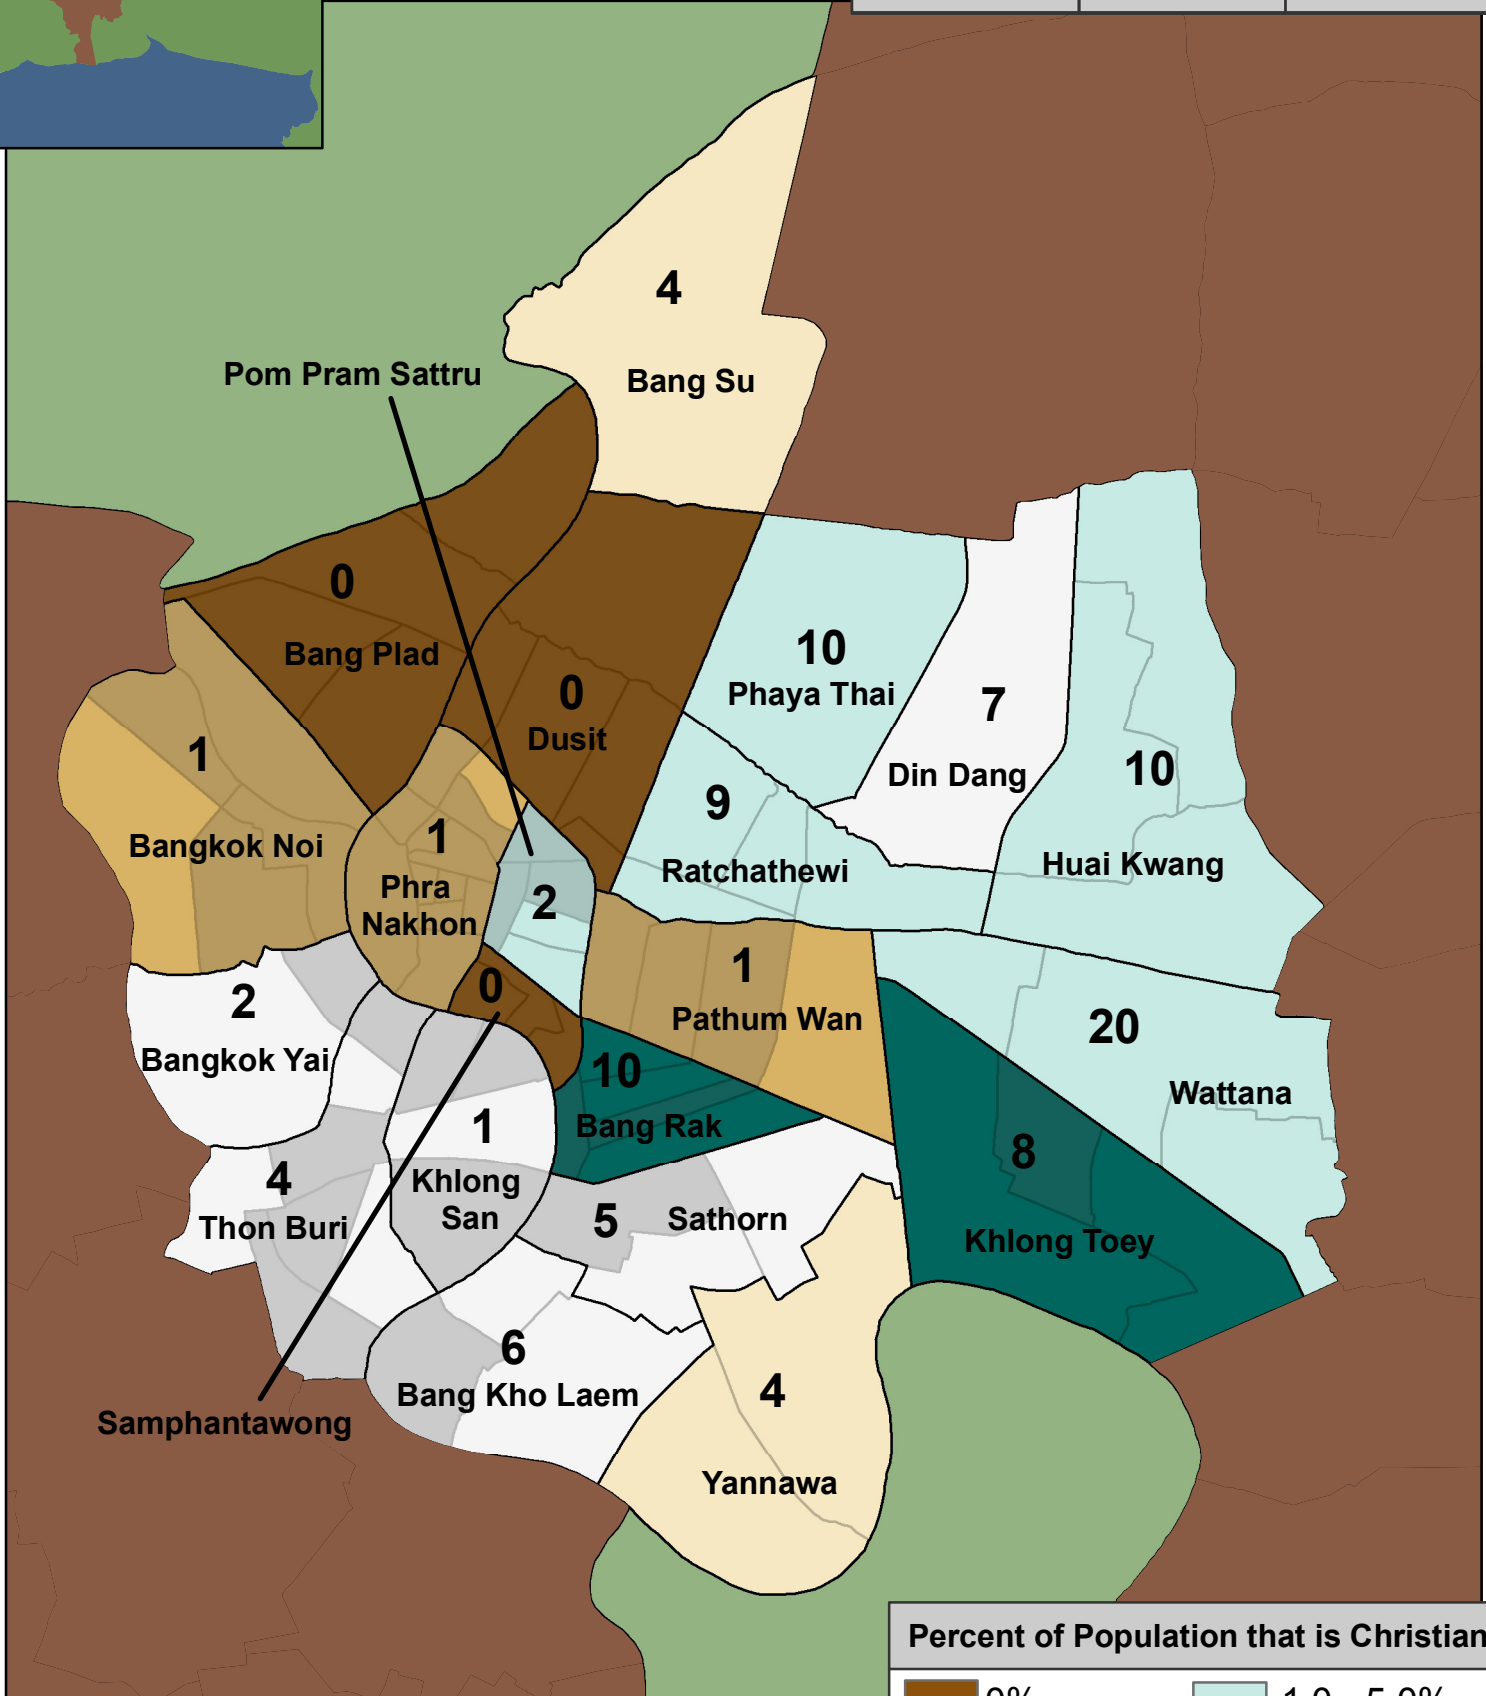

Bangkok - Central West

Provincial Statistics		
Population	Christians	Churches
5,701,394	49,451	316

Christian Presence in Thailand

Districts	Districts with no Church	Sub-districts	Sub-districts with no Churches
50	4	169	82

Percent of Population that is Christian

= No of Churches

eSTAR Data: 2011
Population Data: DOPA
E-mail: mapping@e-star.ws