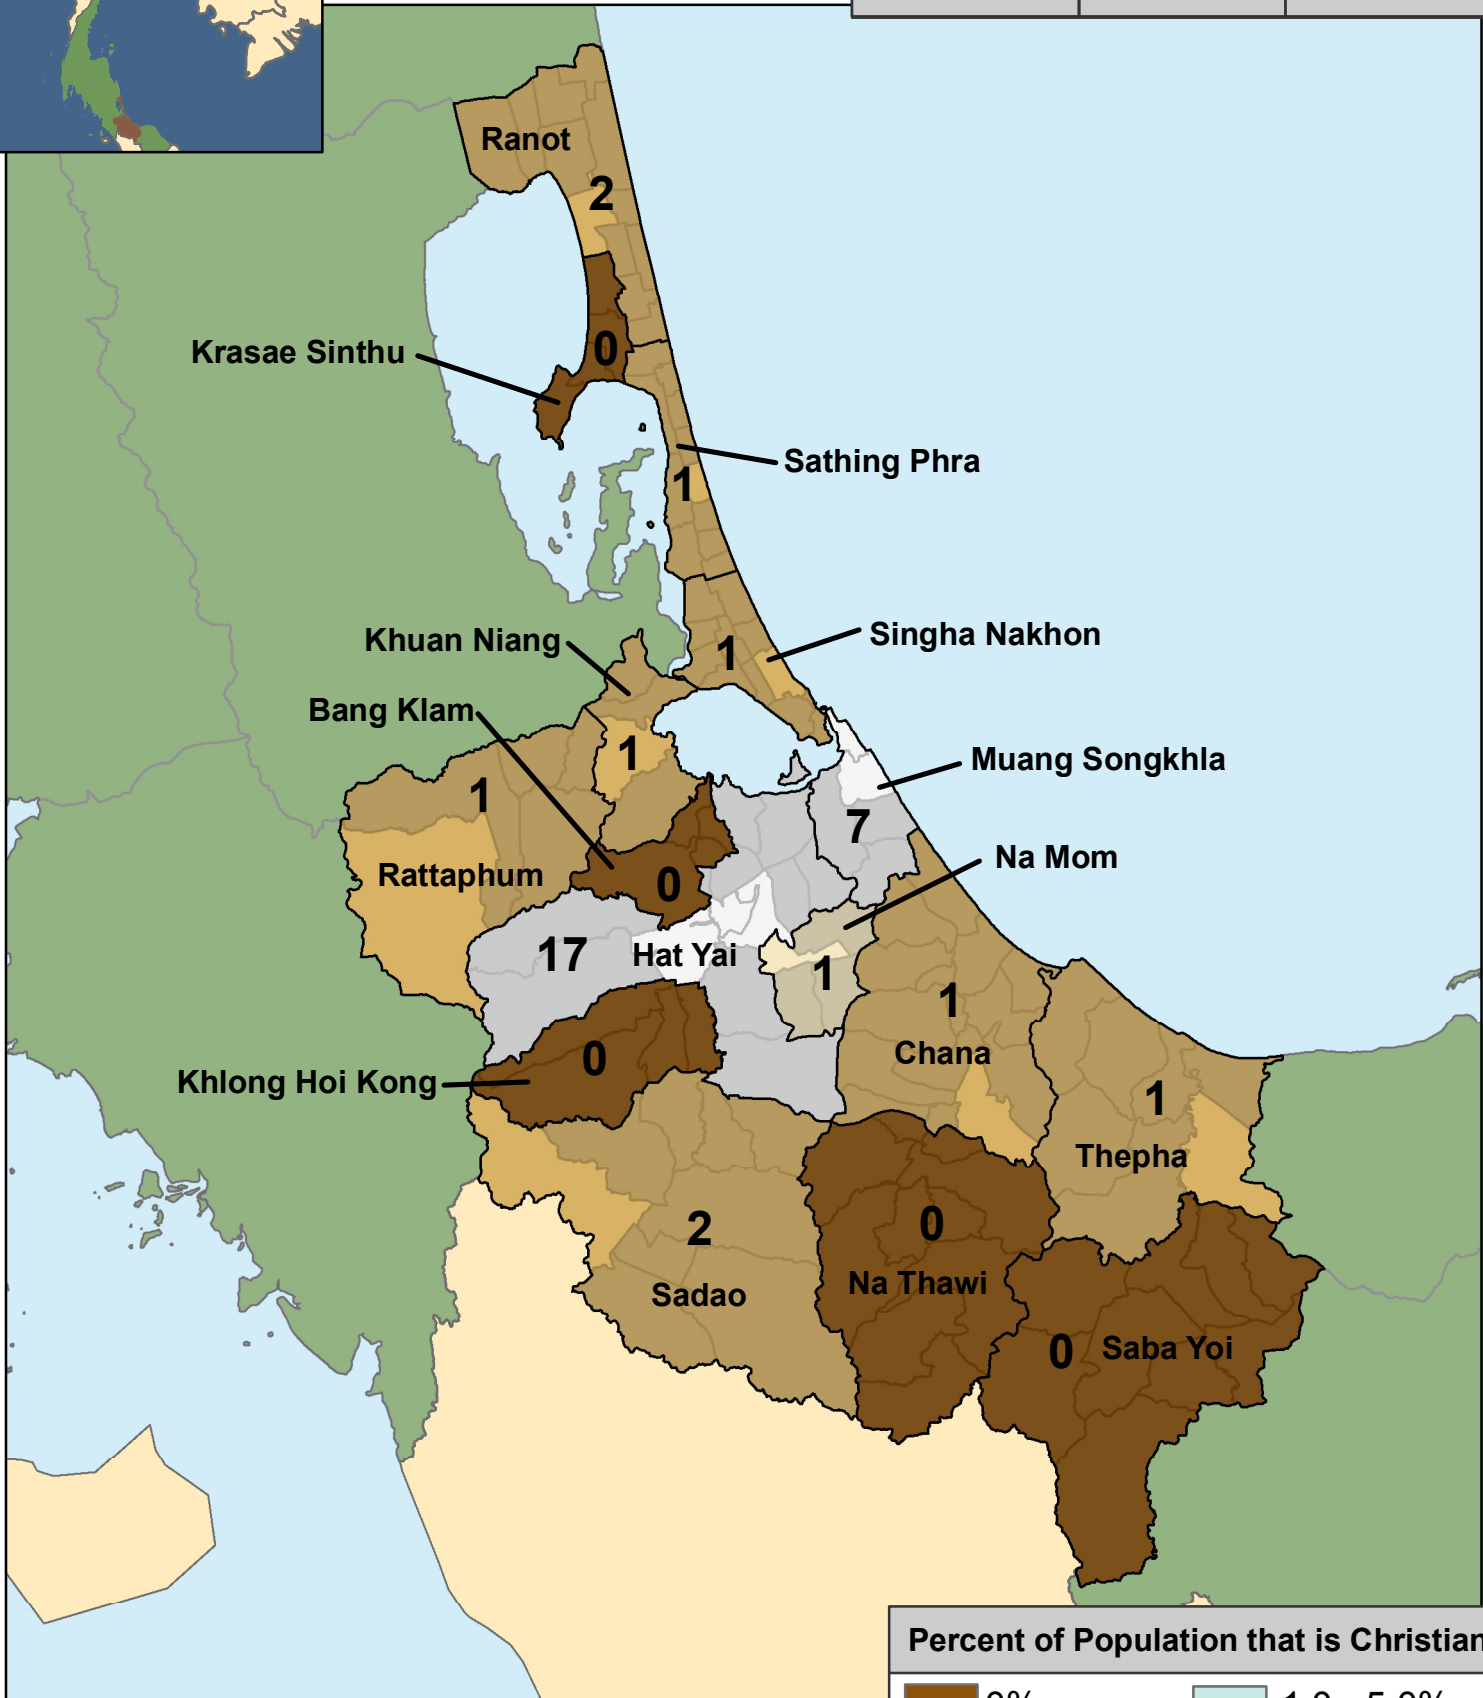

Songkhla

Provincial Statistics		
Population	Christians	Churches
1,357,023	2,366	35

Christian Presence in Thailand

Districts	Districts with no Church	Sub-districts	Sub-districts with no Churches
16	5	127	113