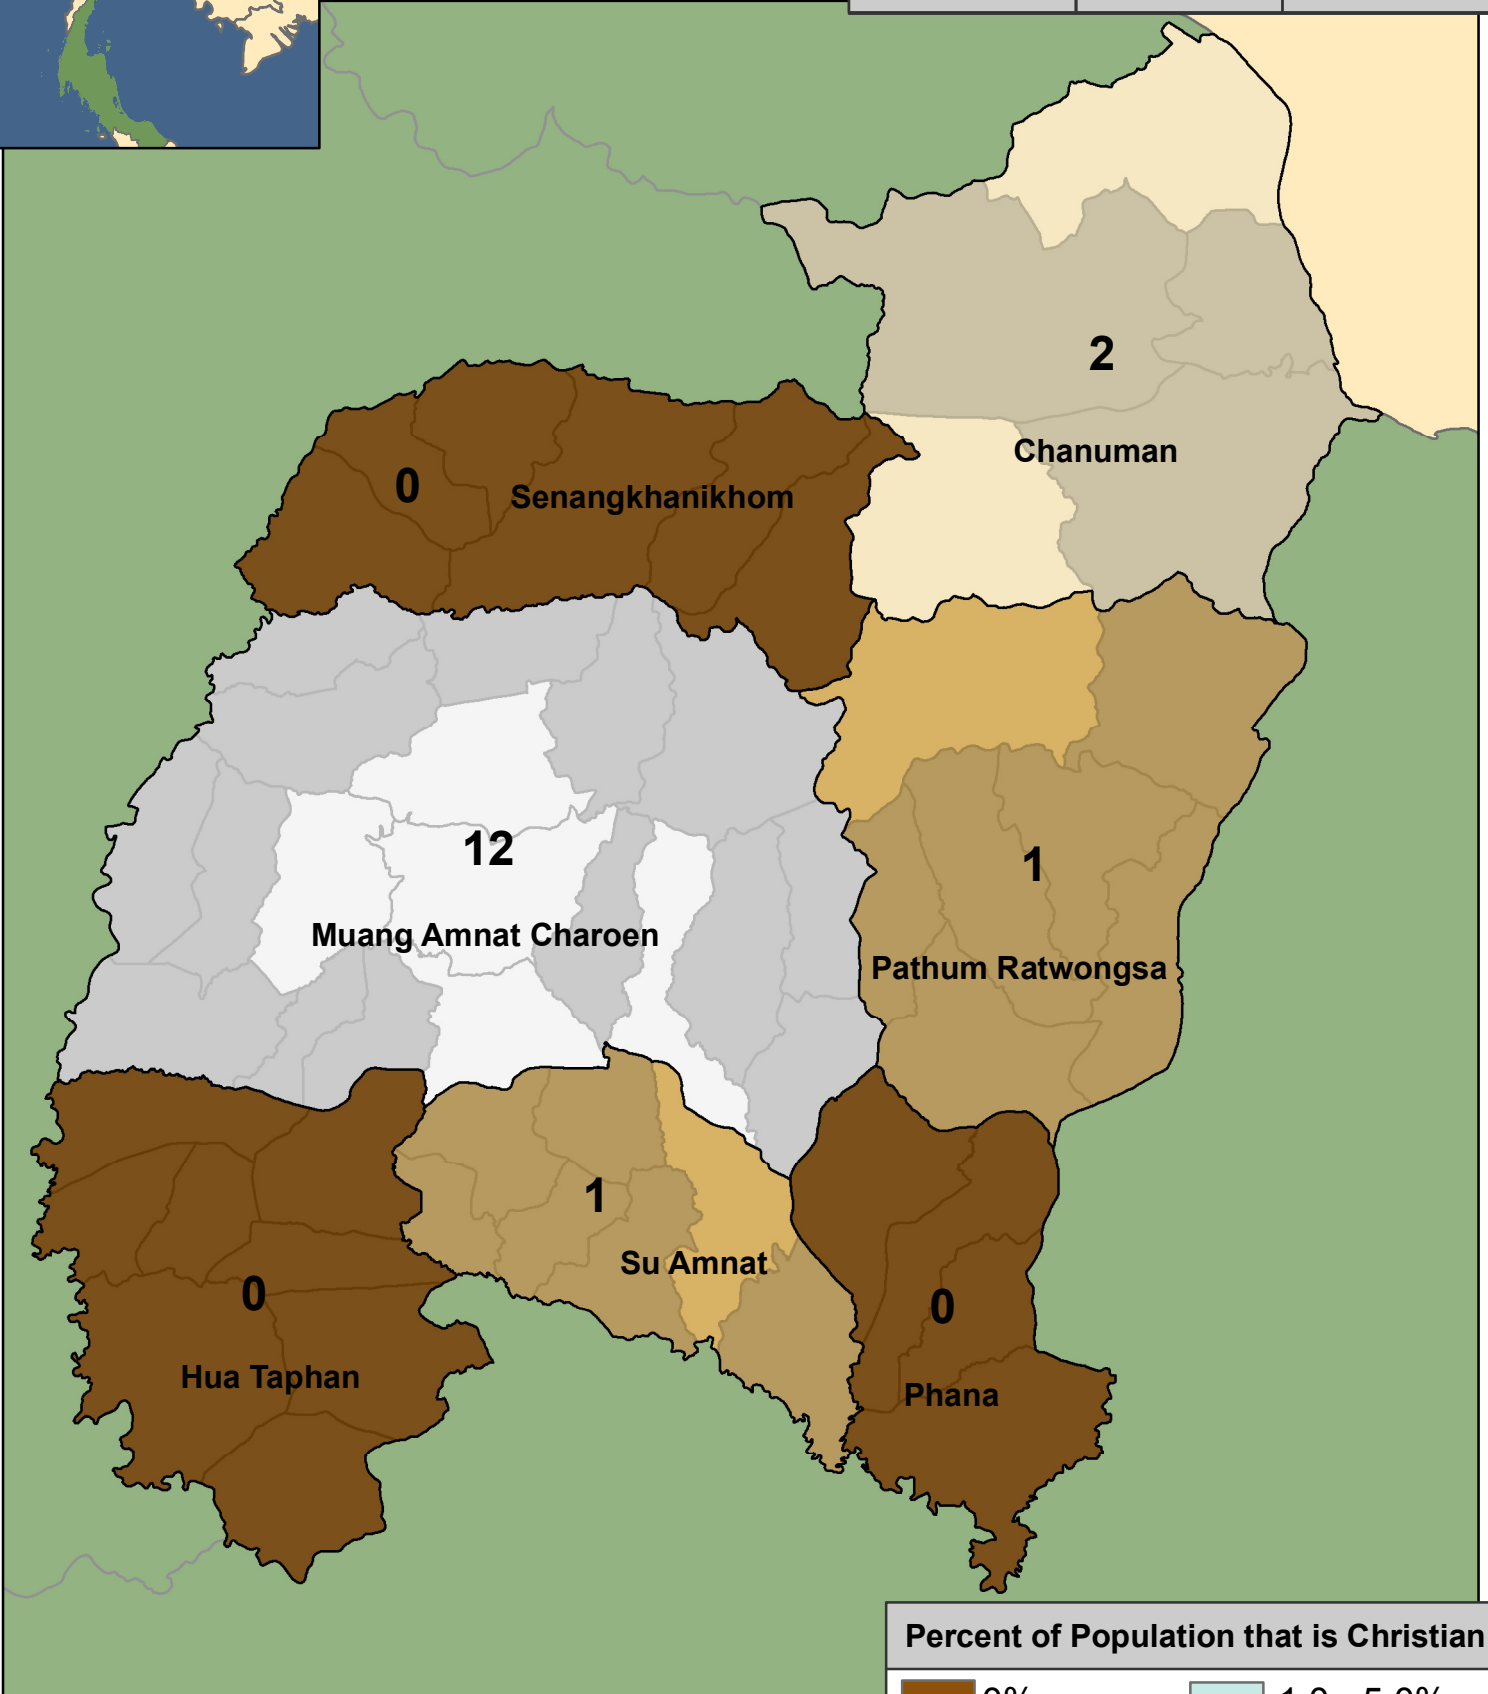

Amnat Charoen

Provincial Statistics		
Population	Christians	Churches
372,137	620	16

Percent of Population that is Christian

Christian Presence in Thailand

Districts	Districts with no Church	Sub-districts	Sub-districts with no Churches
7	3	56	47