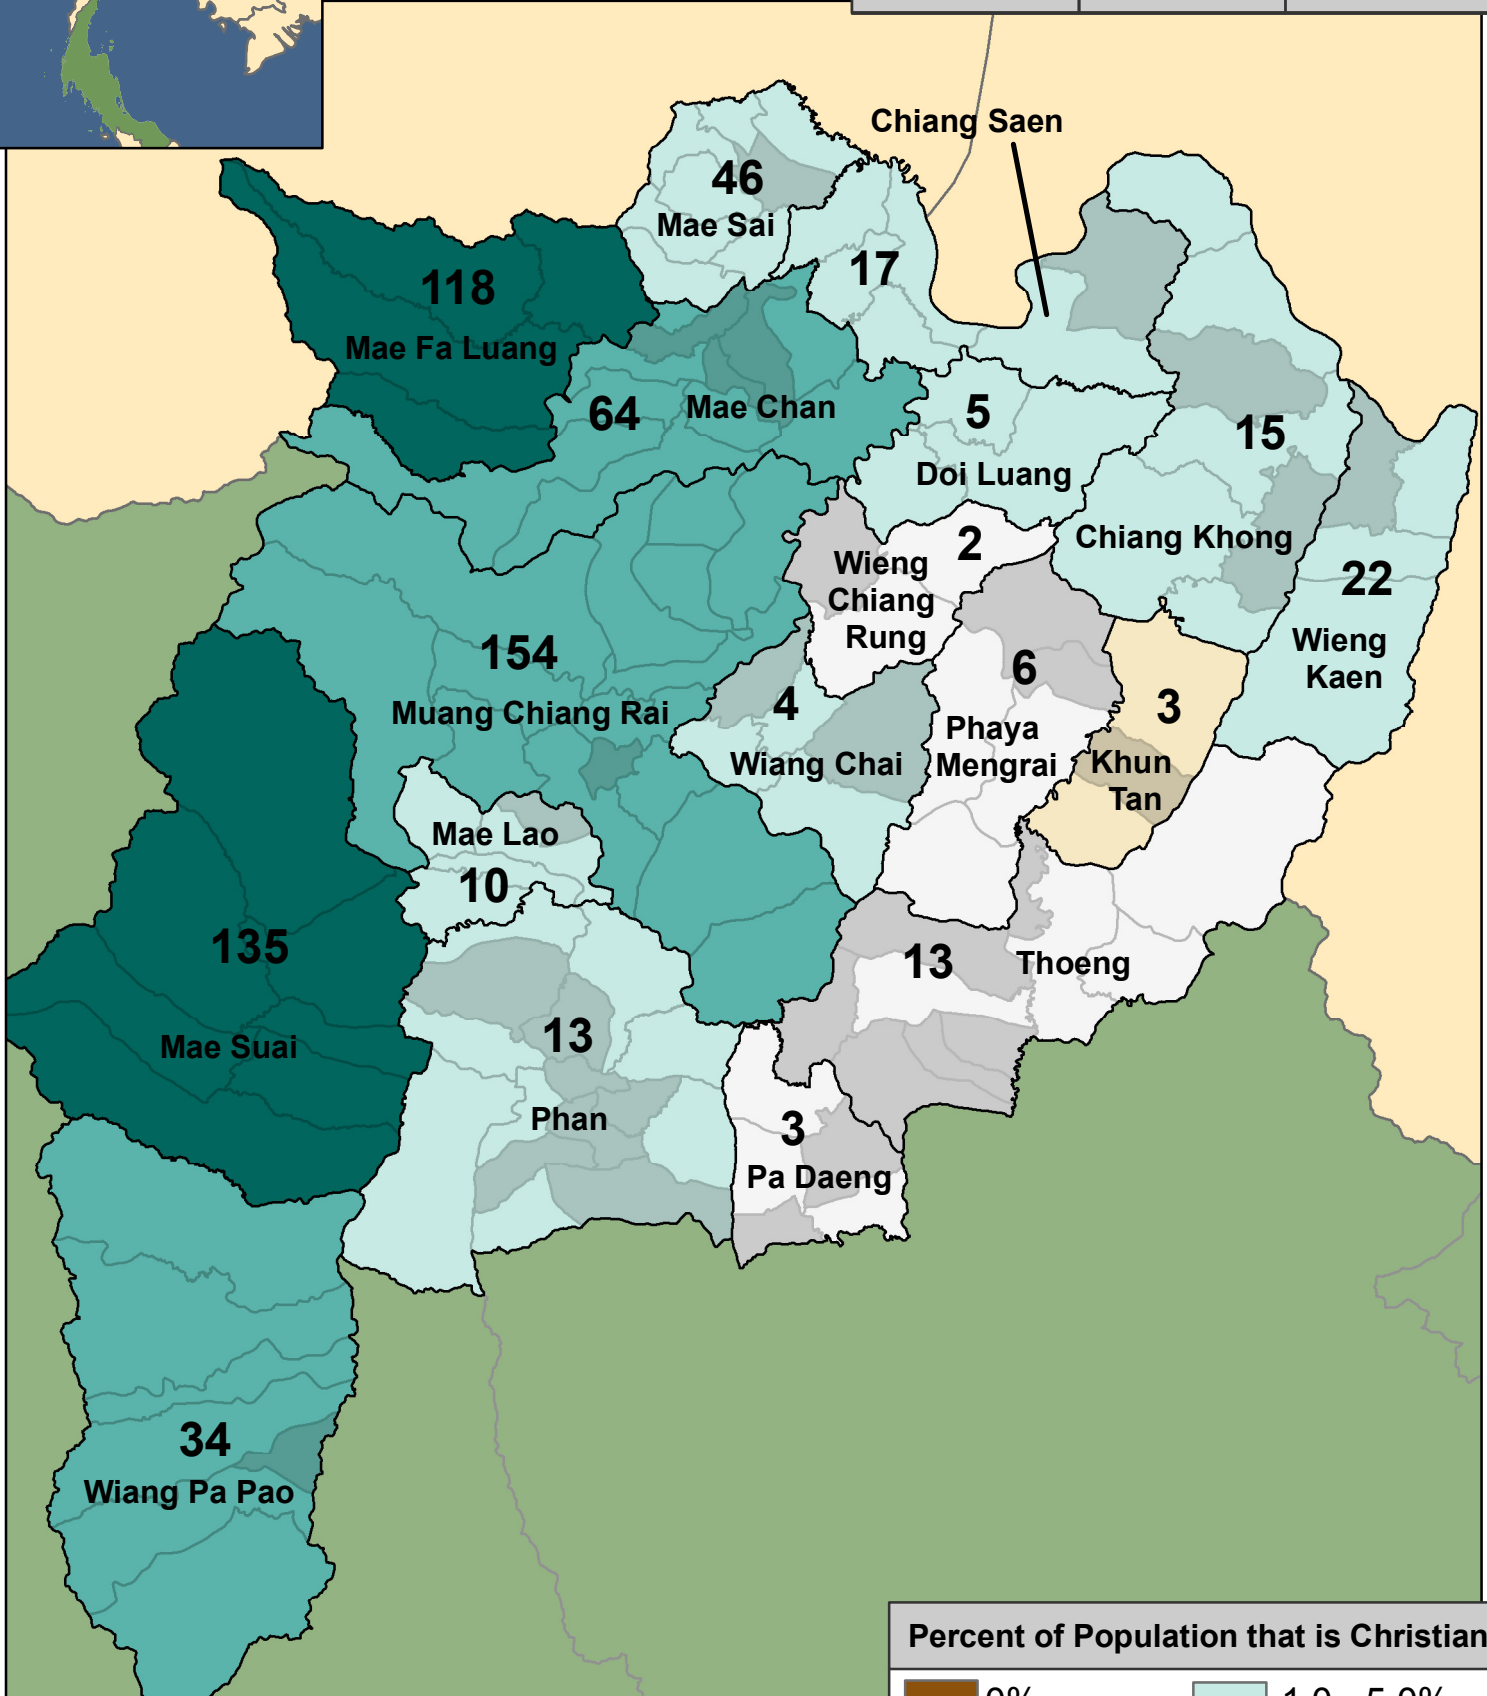

Chiang Rai

Provincial Statistics

Population	Christians	Churches
1,198,218	71,698	664

Christian Presence in Thailand

Districts	Districts with no Church	Sub-districts	Sub-districts with no Churches
18	0	124	32

Percent of Population that is Christian

= No of Churches

eSTAR Data: 2011
Population Data: DOPA
E-mail: mapping@e-star.ws