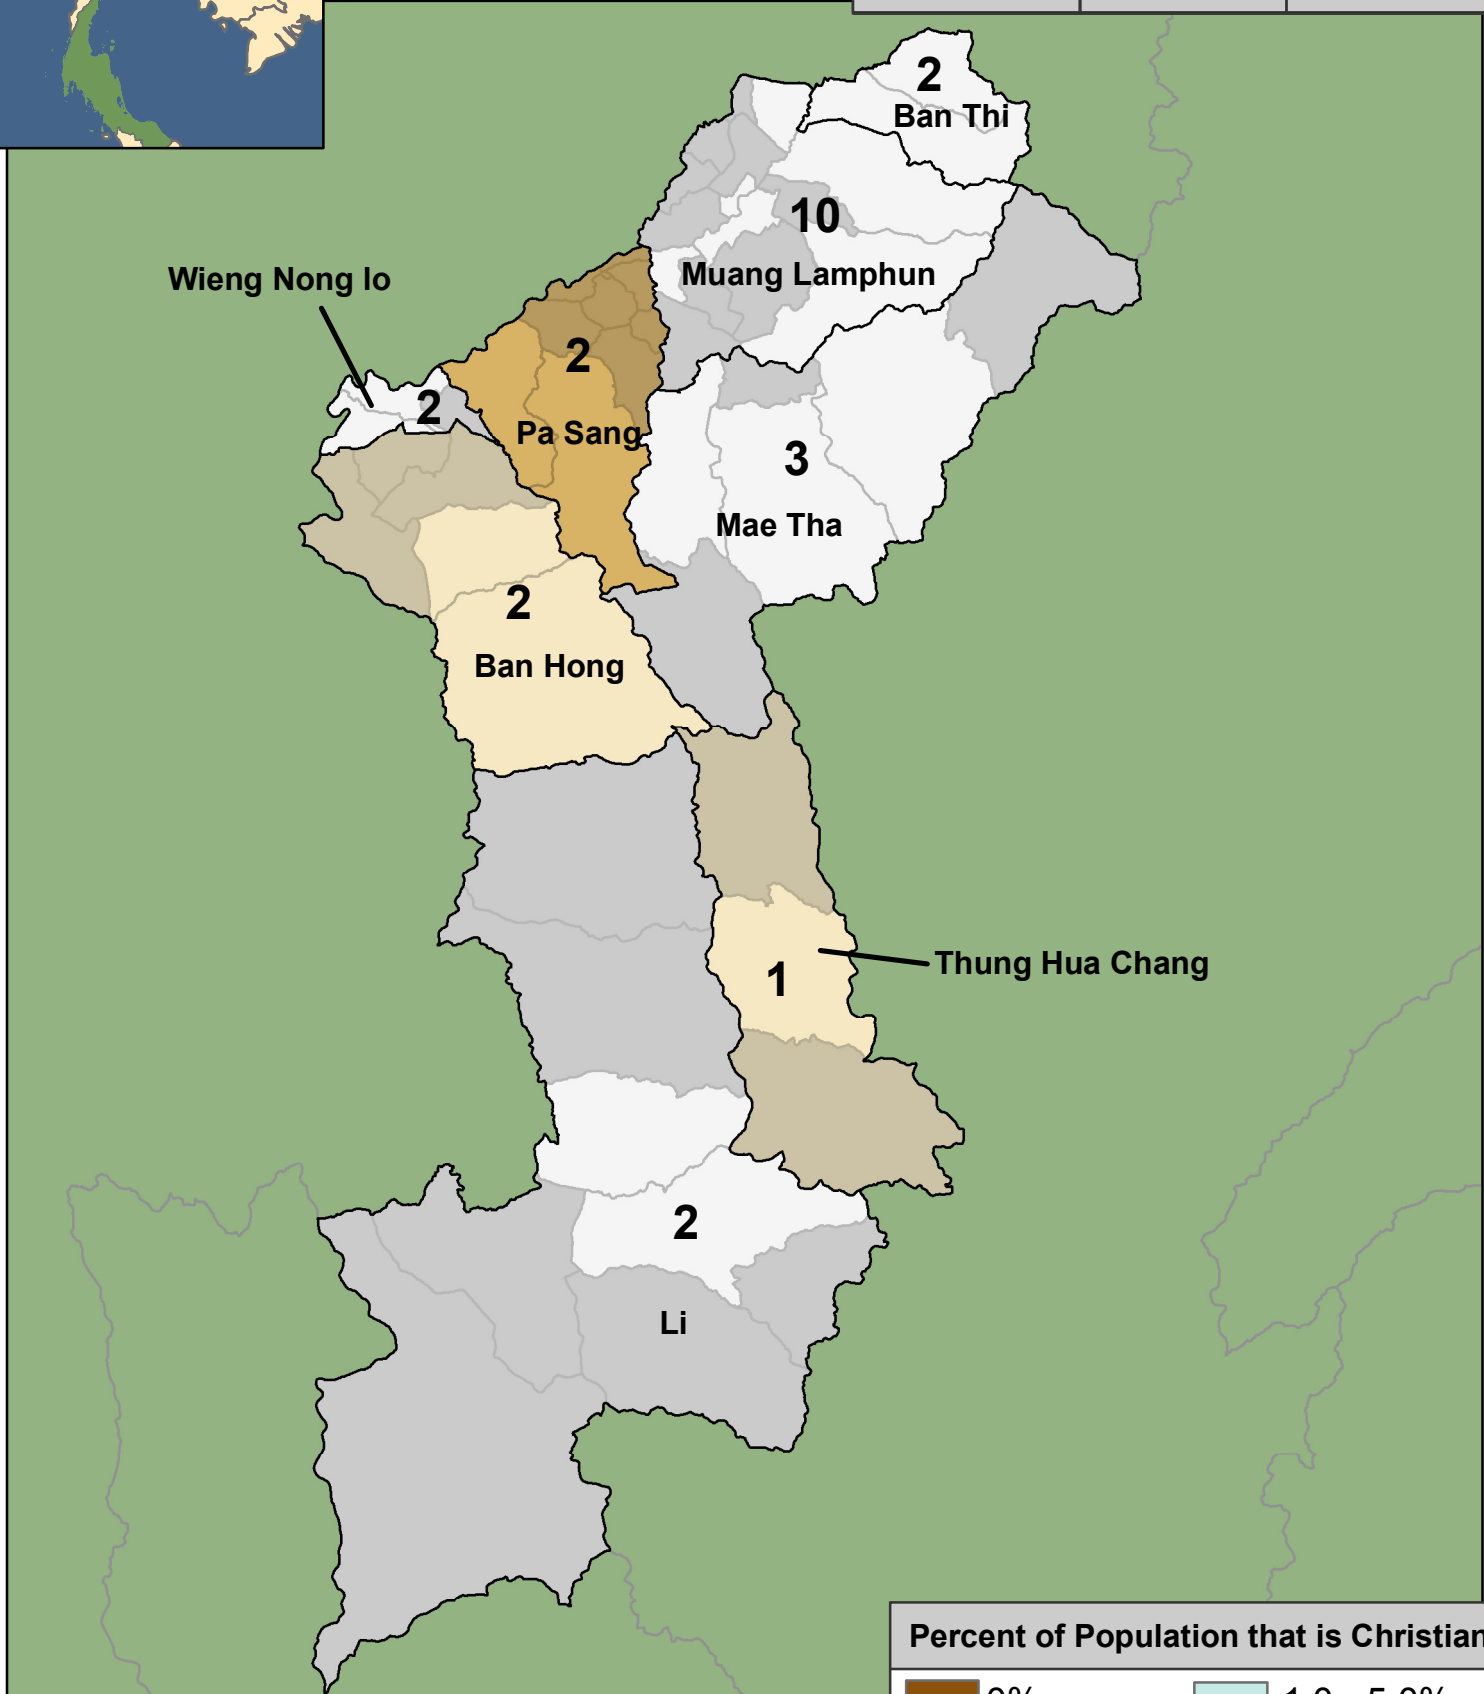

Lamphun

Provincial Statistics		
Population	Christians	Churches
404,560	1,687	24

Wieng Nong lo

Thung Hua Chang

Percent of Population that is Christian

Christian Presence in Thailand

Districts	Districts with no Church	Sub-districts	Sub-districts with no Churches
8	0	51	31