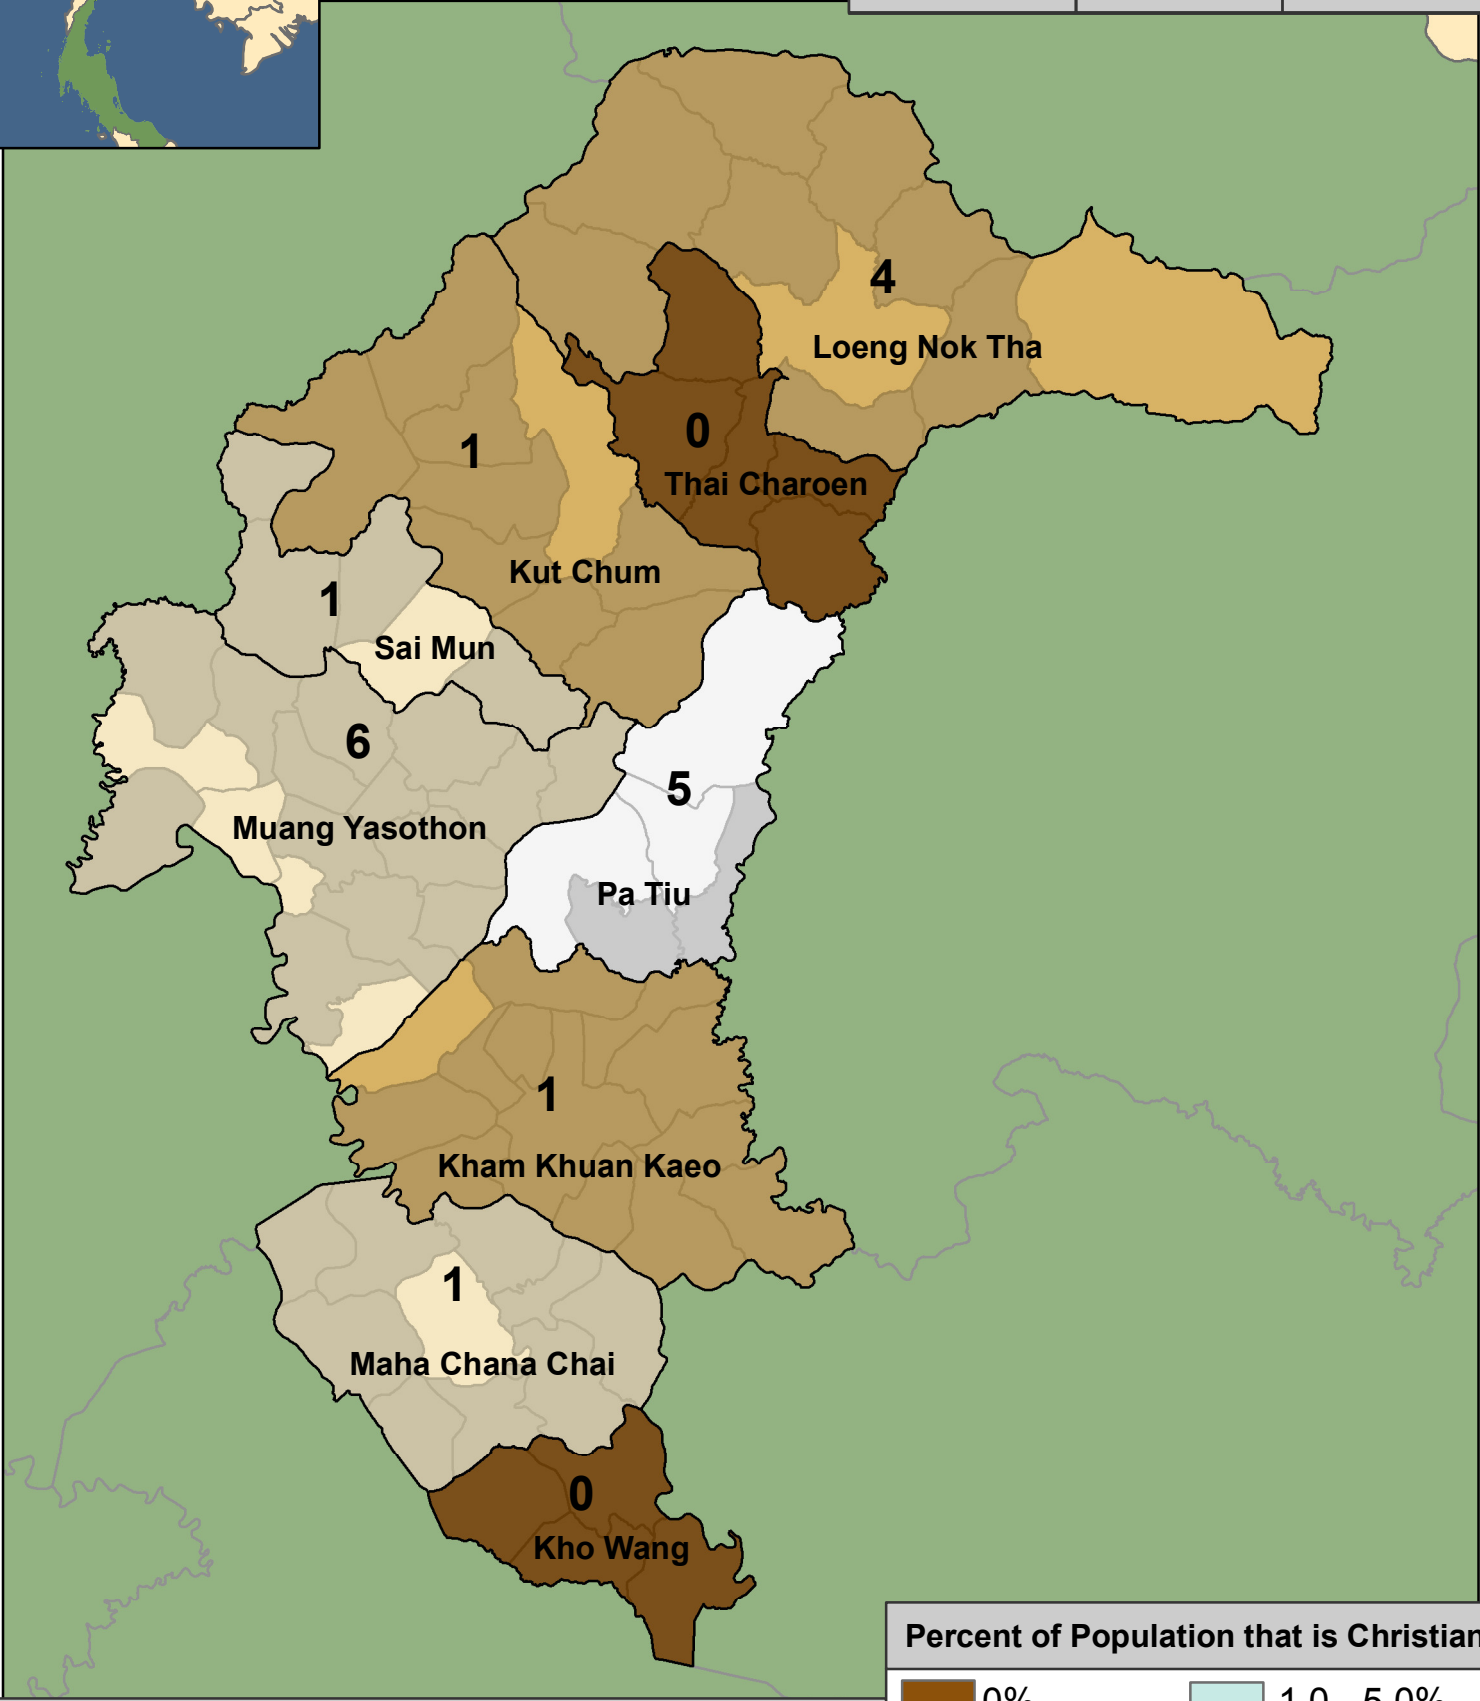

Yasothon

Provincial Statistics		
Population	Christians	Churches
539,257	700	19

Percent of Population that is Christian

0%	1.0 - 5.0%
< 0.1%	5.0 - 10.0%
0.1 - 0.25%	> 10.0%
0.25 - 1.0%	

= No of Churches

eSTAR Data: 2011
Population Data: DOPA
E-mail: mapping@e-star.ws

Christian Presence in Thailand

Districts	Districts with no Church	Sub-districts	Sub-districts with no Churches
9	2	79	66