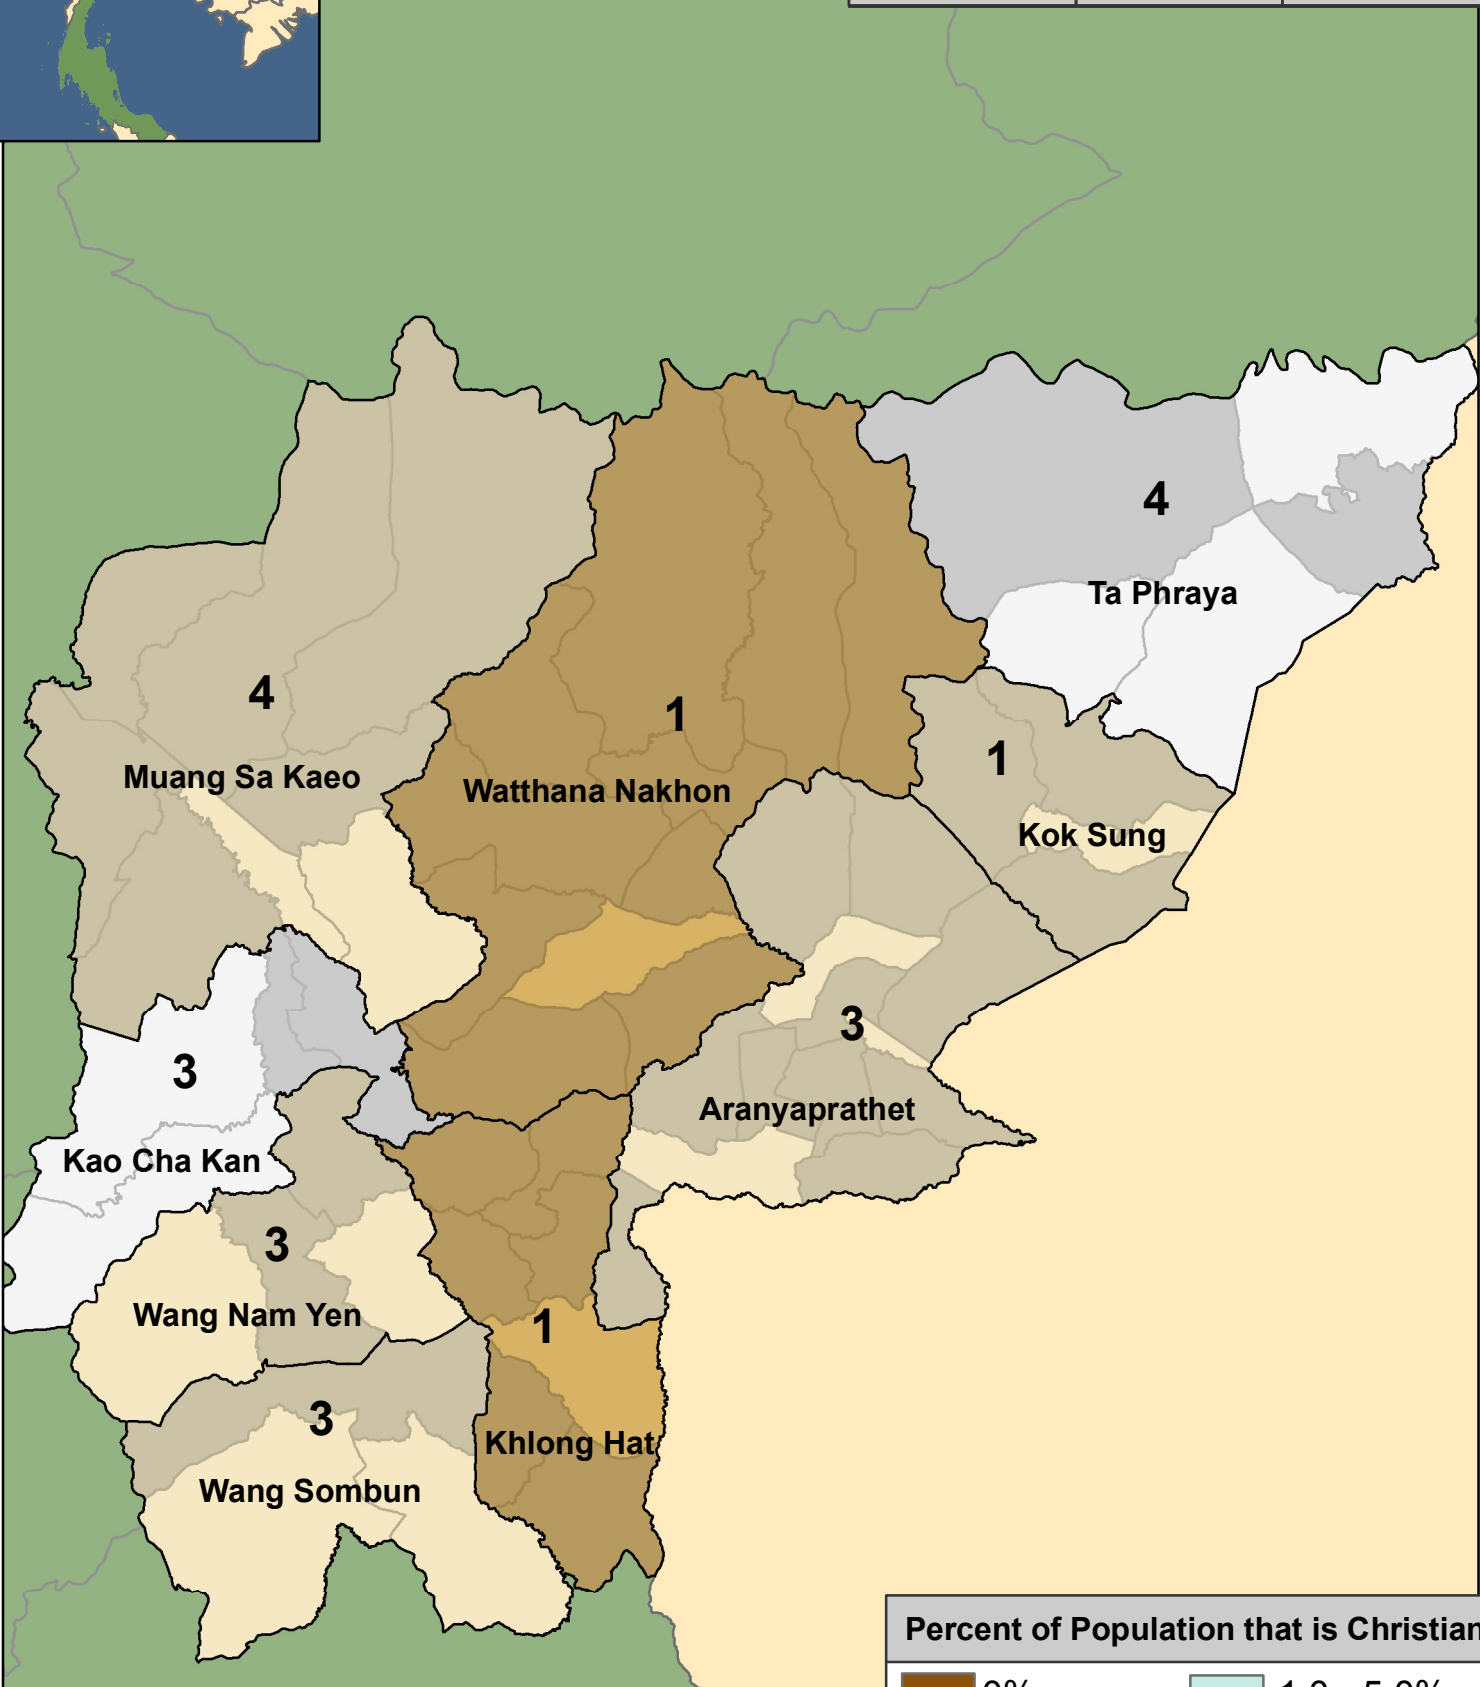

Srae Kaeo

Provincial Statistics		
Population	Christians	Churches
544,100	947	23

Christian Presence in Thailand			
Districts	Districts with no Church	Sub-districts	Sub-districts with no Churches
9	0	60	42