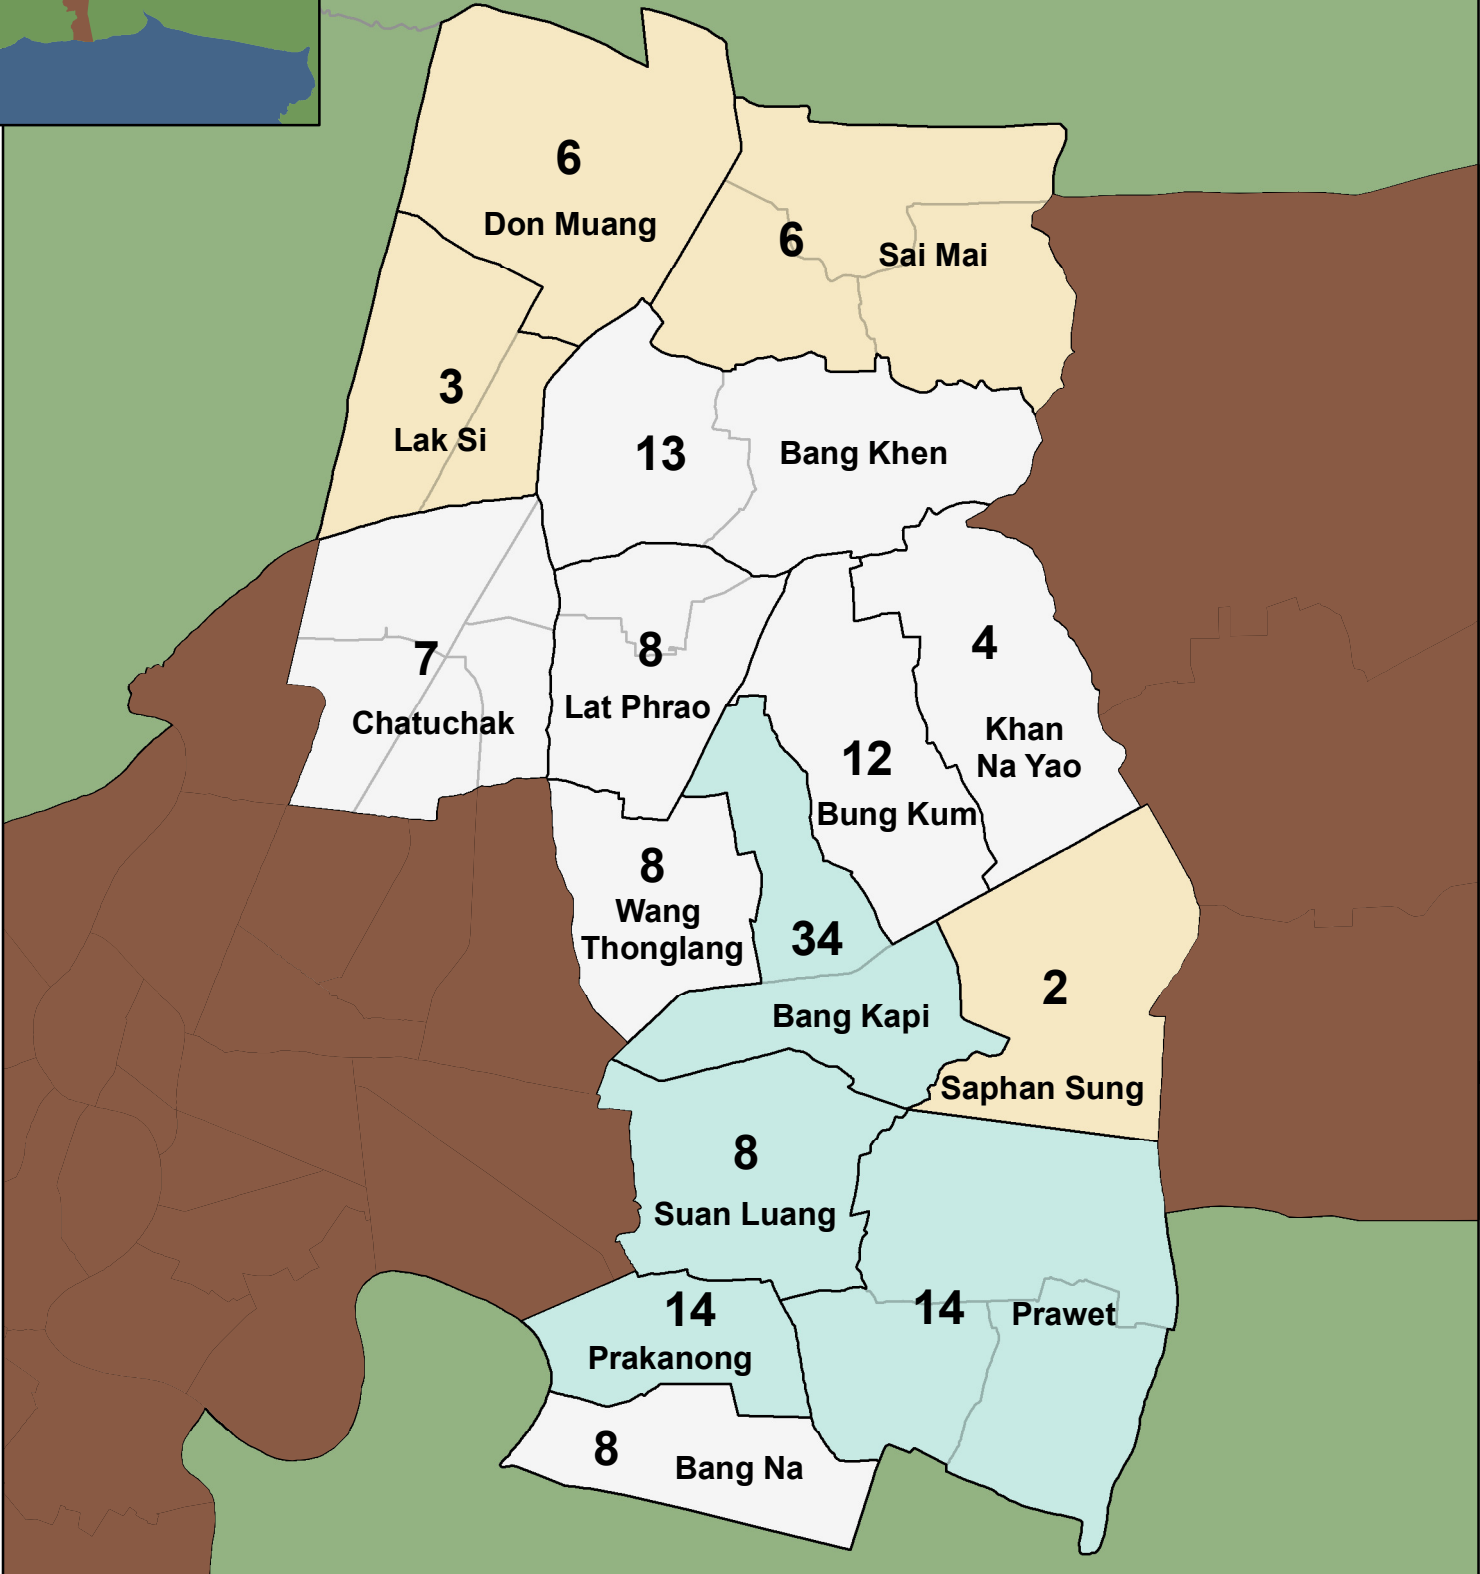

Bangkok - Central East

Provincial Statistics		
Population	Christians	Churches
5,701,394	49,451	316

Christian Presence in Thailand			
Districts	Districts with no Church	Sub-districts	Sub-districts with no Churches
50	4	169	82

Percent of Population that is Christian

- 0%
- < 0.1%
- 0.1 - 0.25%
- 0.25 - 1.0%
- 1.0 - 5.0%
- 5.0 - 10.0%
- > 10.0%

= No of Churches

eSTAR Data: 2011
Population Data: DOPA
E-mail: mapping@e-star.ws