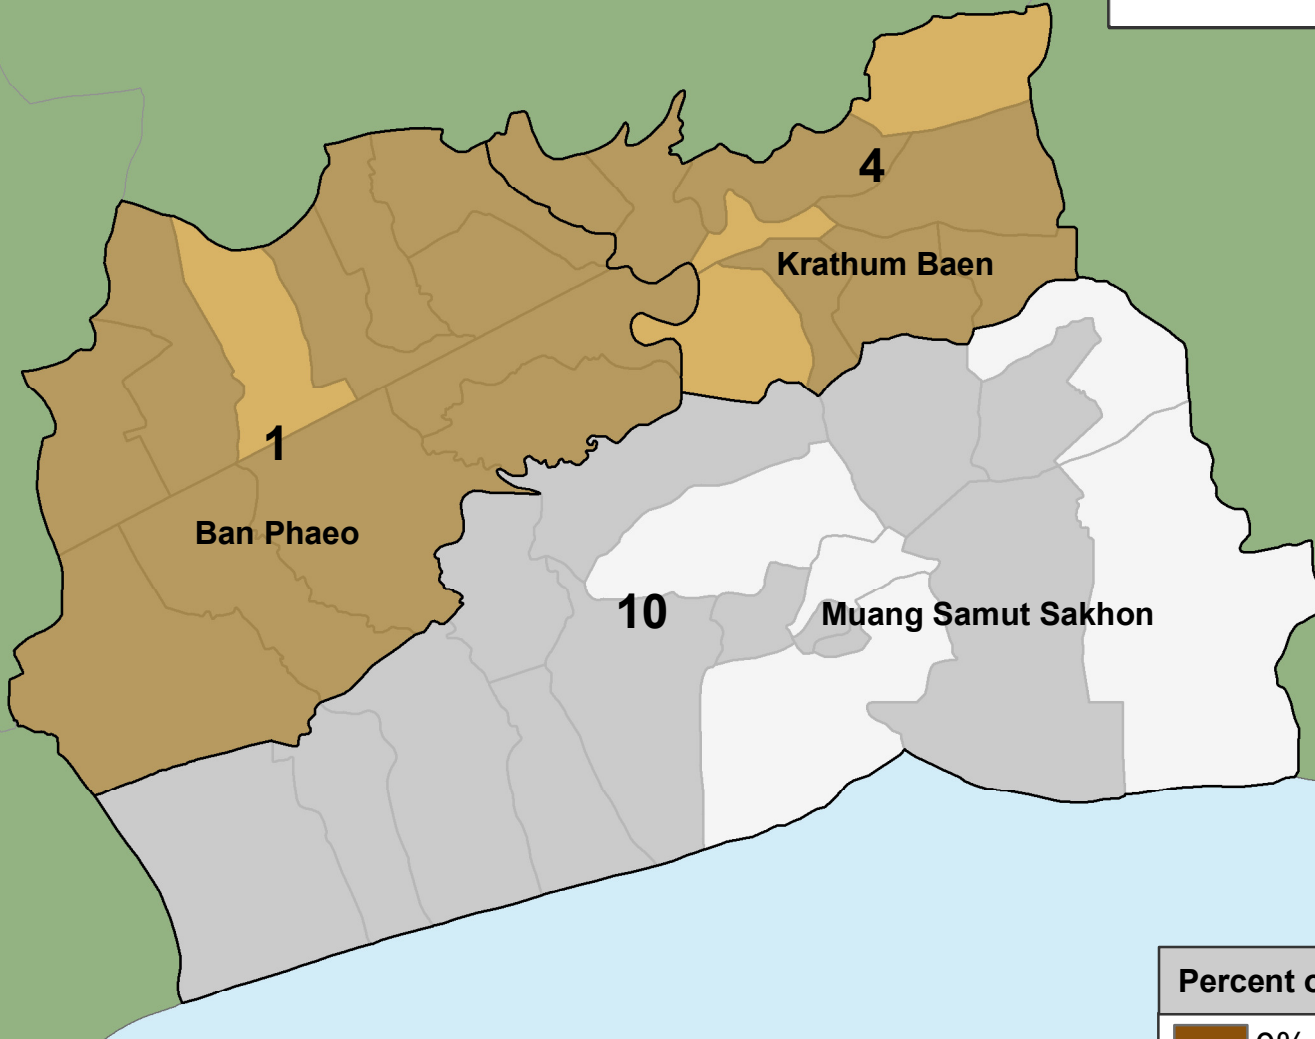

# Samut Sakhon

## Provincial Statistics

Population	Christians	Churches
491,887	787	15

### Percent of Population that is Christian

### Christian Presence in Thailand

Districts	Districts with no Church	Sub-districts	Sub-districts with no Churches
3	0	40	31