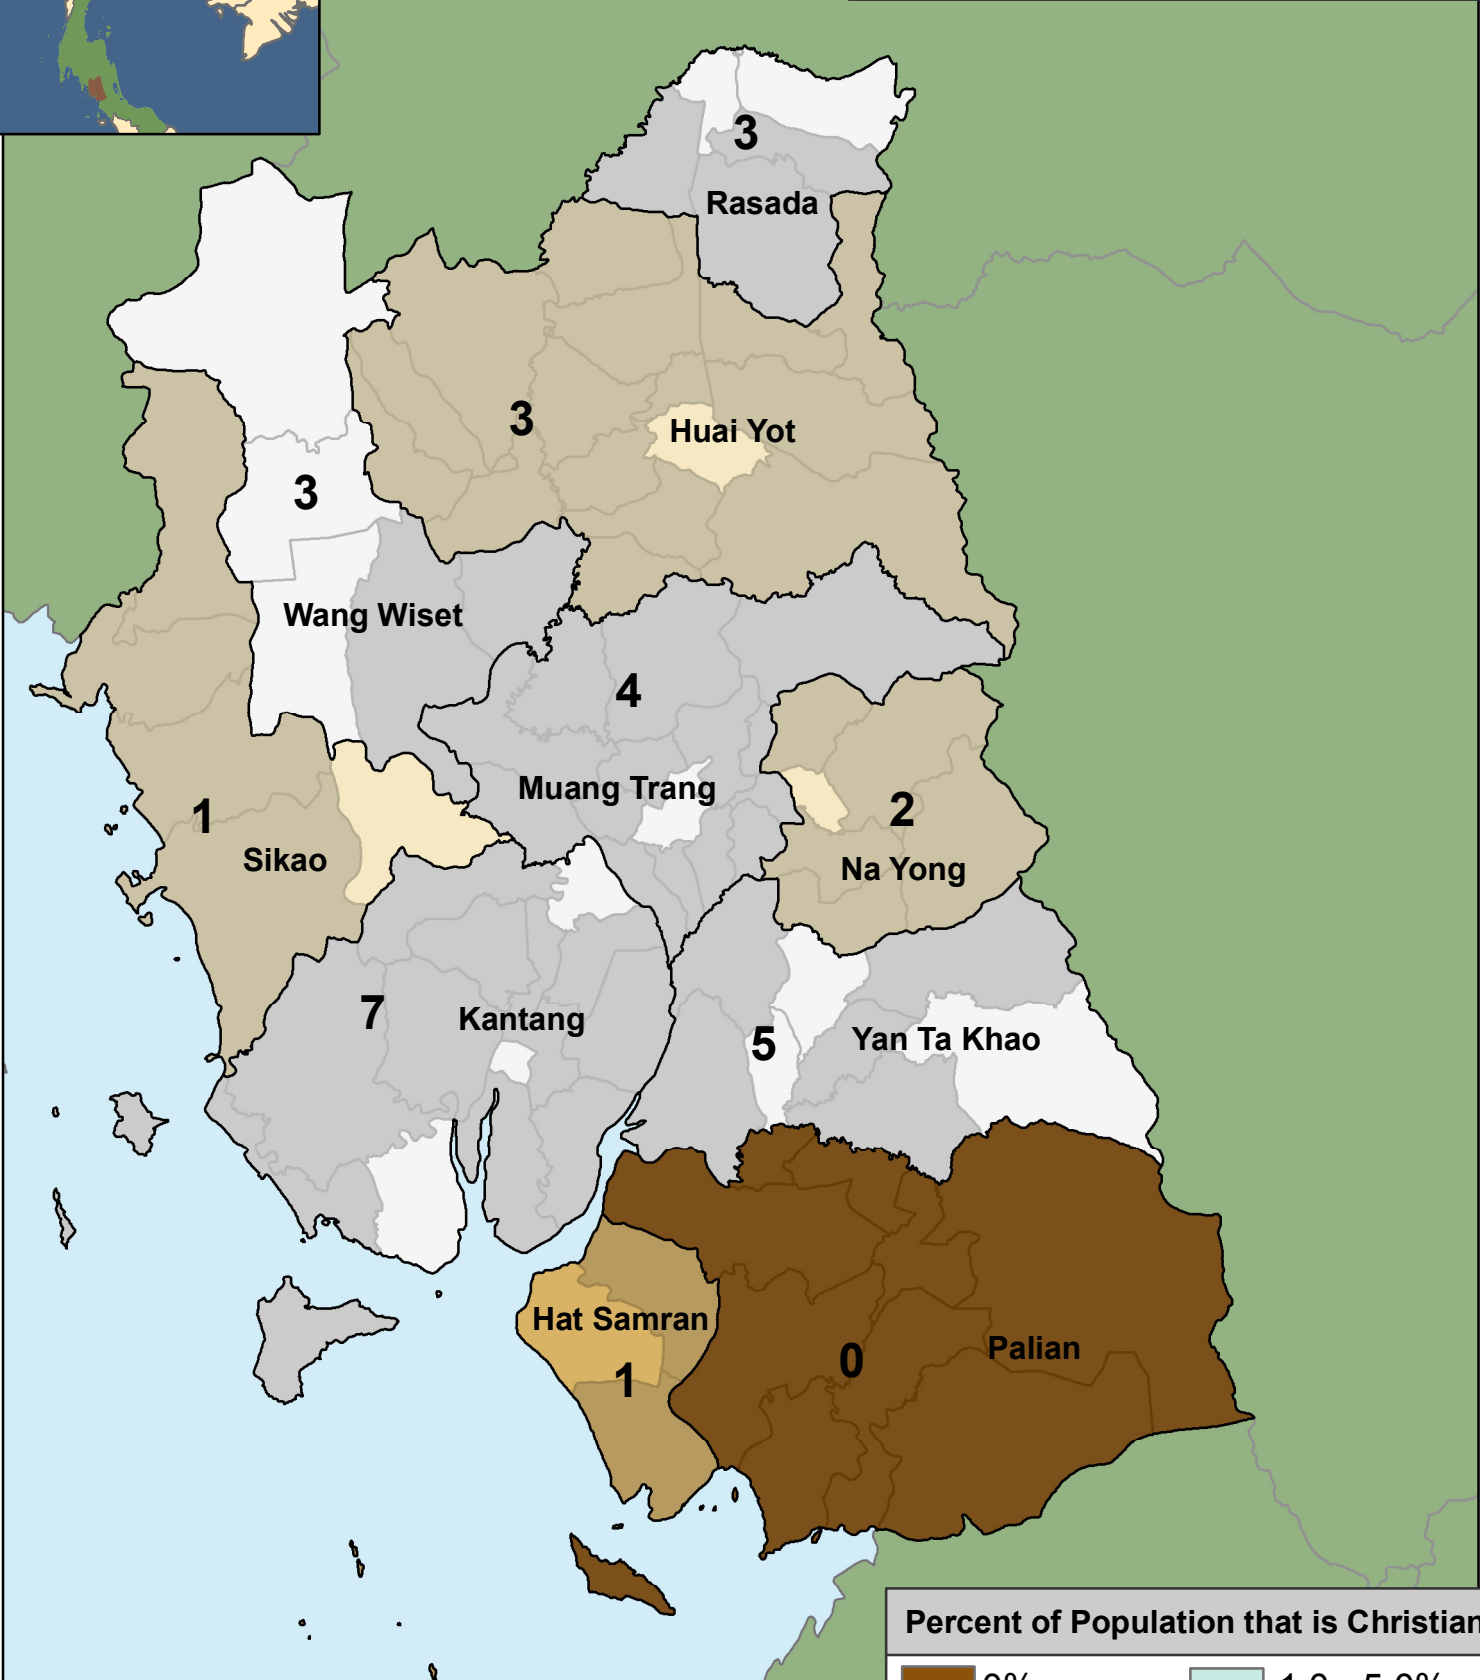

Trang

Provincial Statistics		
Population	Christians	Churches
622,659	2,113	29

Christian Presence in Thailand

Districts	Districts with no Church	Sub-districts	Sub-districts with no Churches
10	1	87	71

Percent of Population that is Christian

- 0% (Dark Brown)
- < 0.1% (Light Brown)
- 0.1 - 0.25% (Yellow)
- 0.25 - 1.0% (Light Grey)
- 1.0 - 5.0% (Light Blue)
- 5.0 - 10.0% (Teal)
- > 10.0% (Dark Teal)

= No of Churches

eSTAR Data: 2011
Population Data: DOPA
E-mail: mapping@e-star.ws