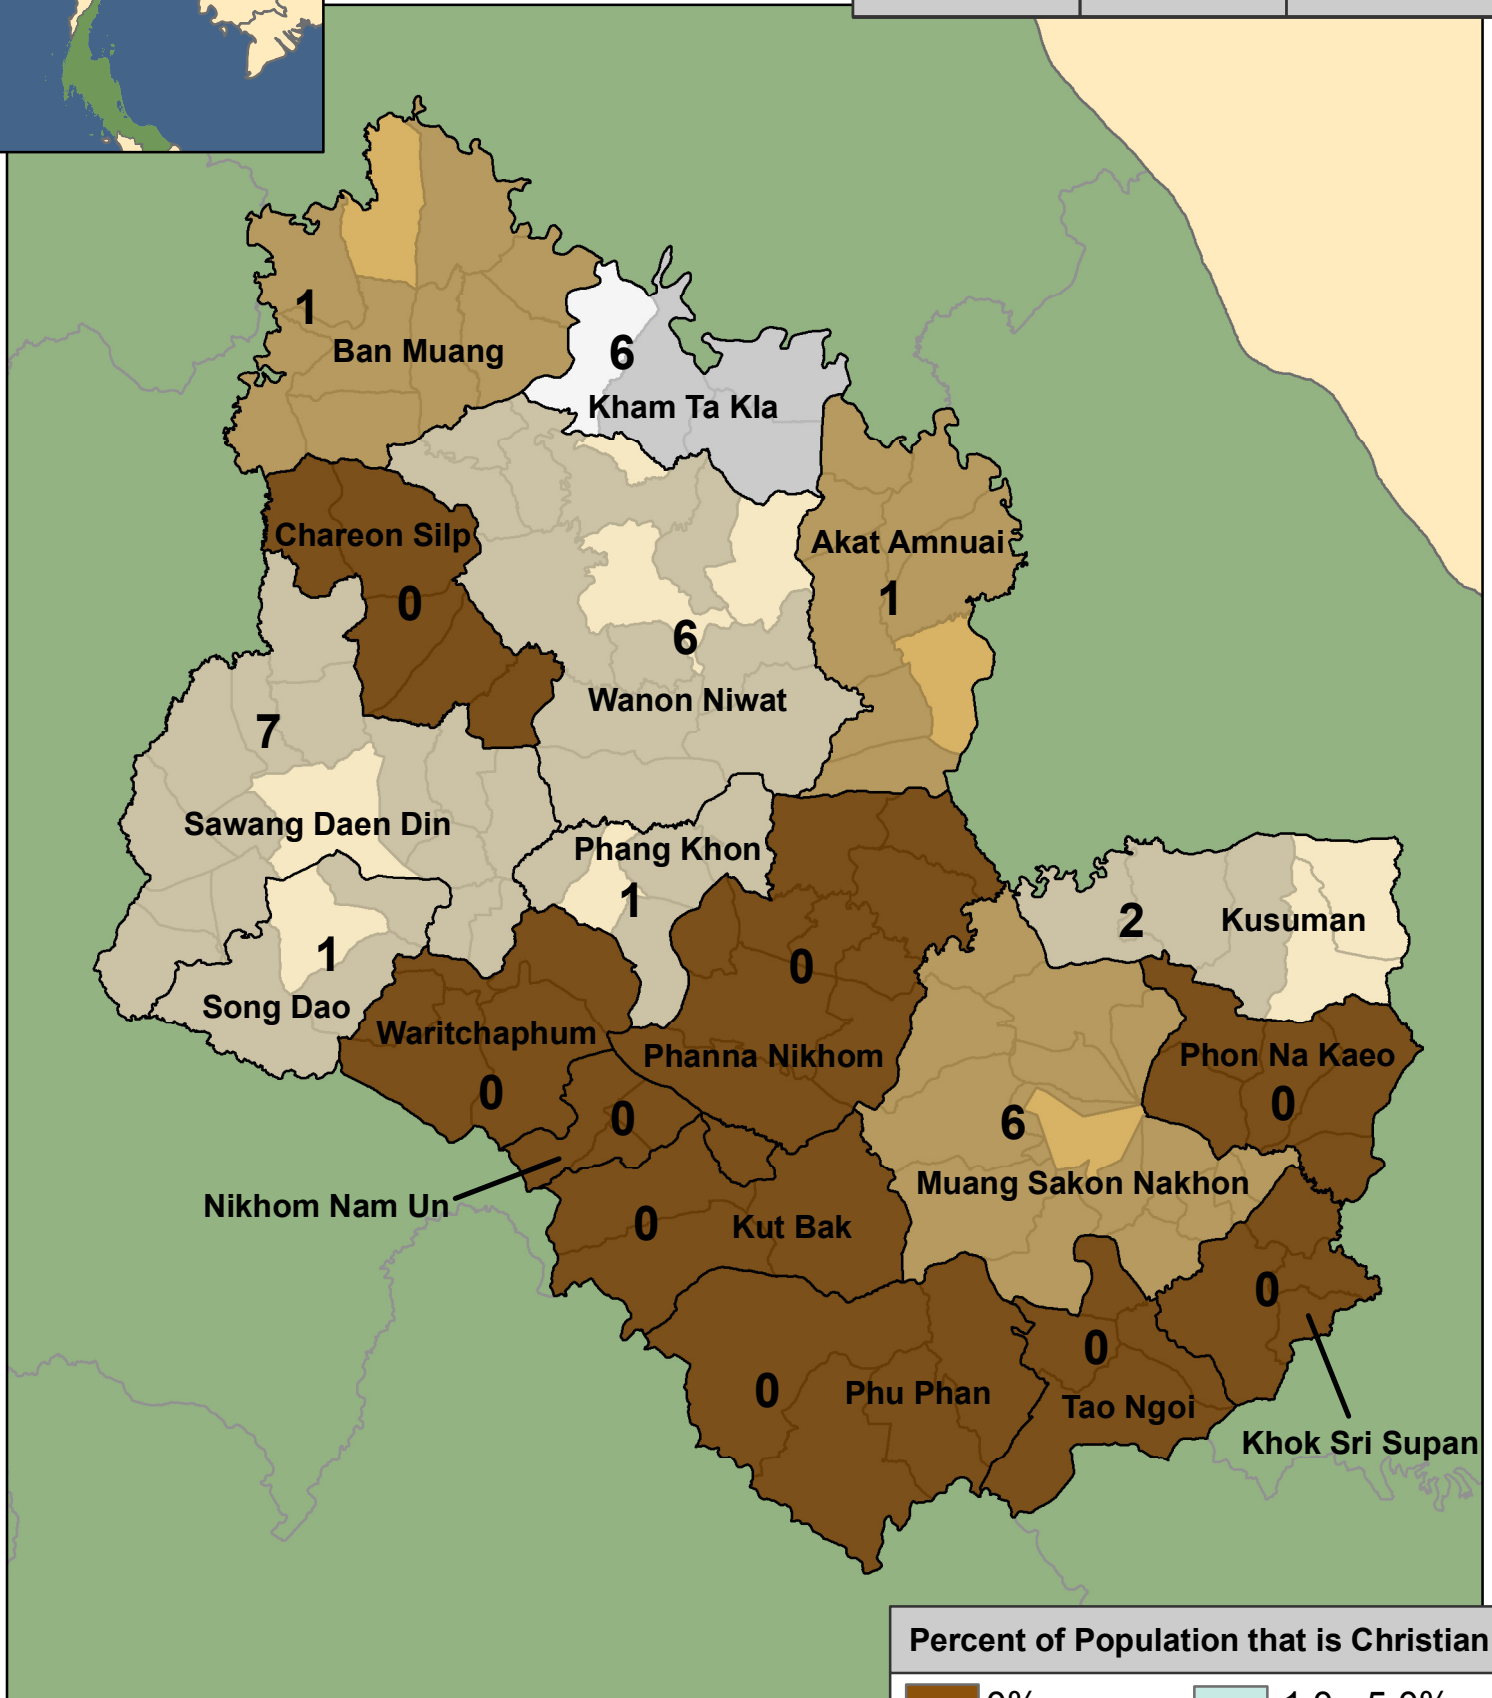

Sakon Nakhon

Provincial Statistics

Population	Christians	Churches
1,122,900	1,239	31

Christian Presence in Thailand

Districts	Districts with no Church	Sub-districts	Sub-districts with no Churches
18	9	125	113

Percent of Population that is Christian

= No of Churches

eSTAR Data: 2011
Population Data: DOPA
E-mail: mapping@e-star.ws