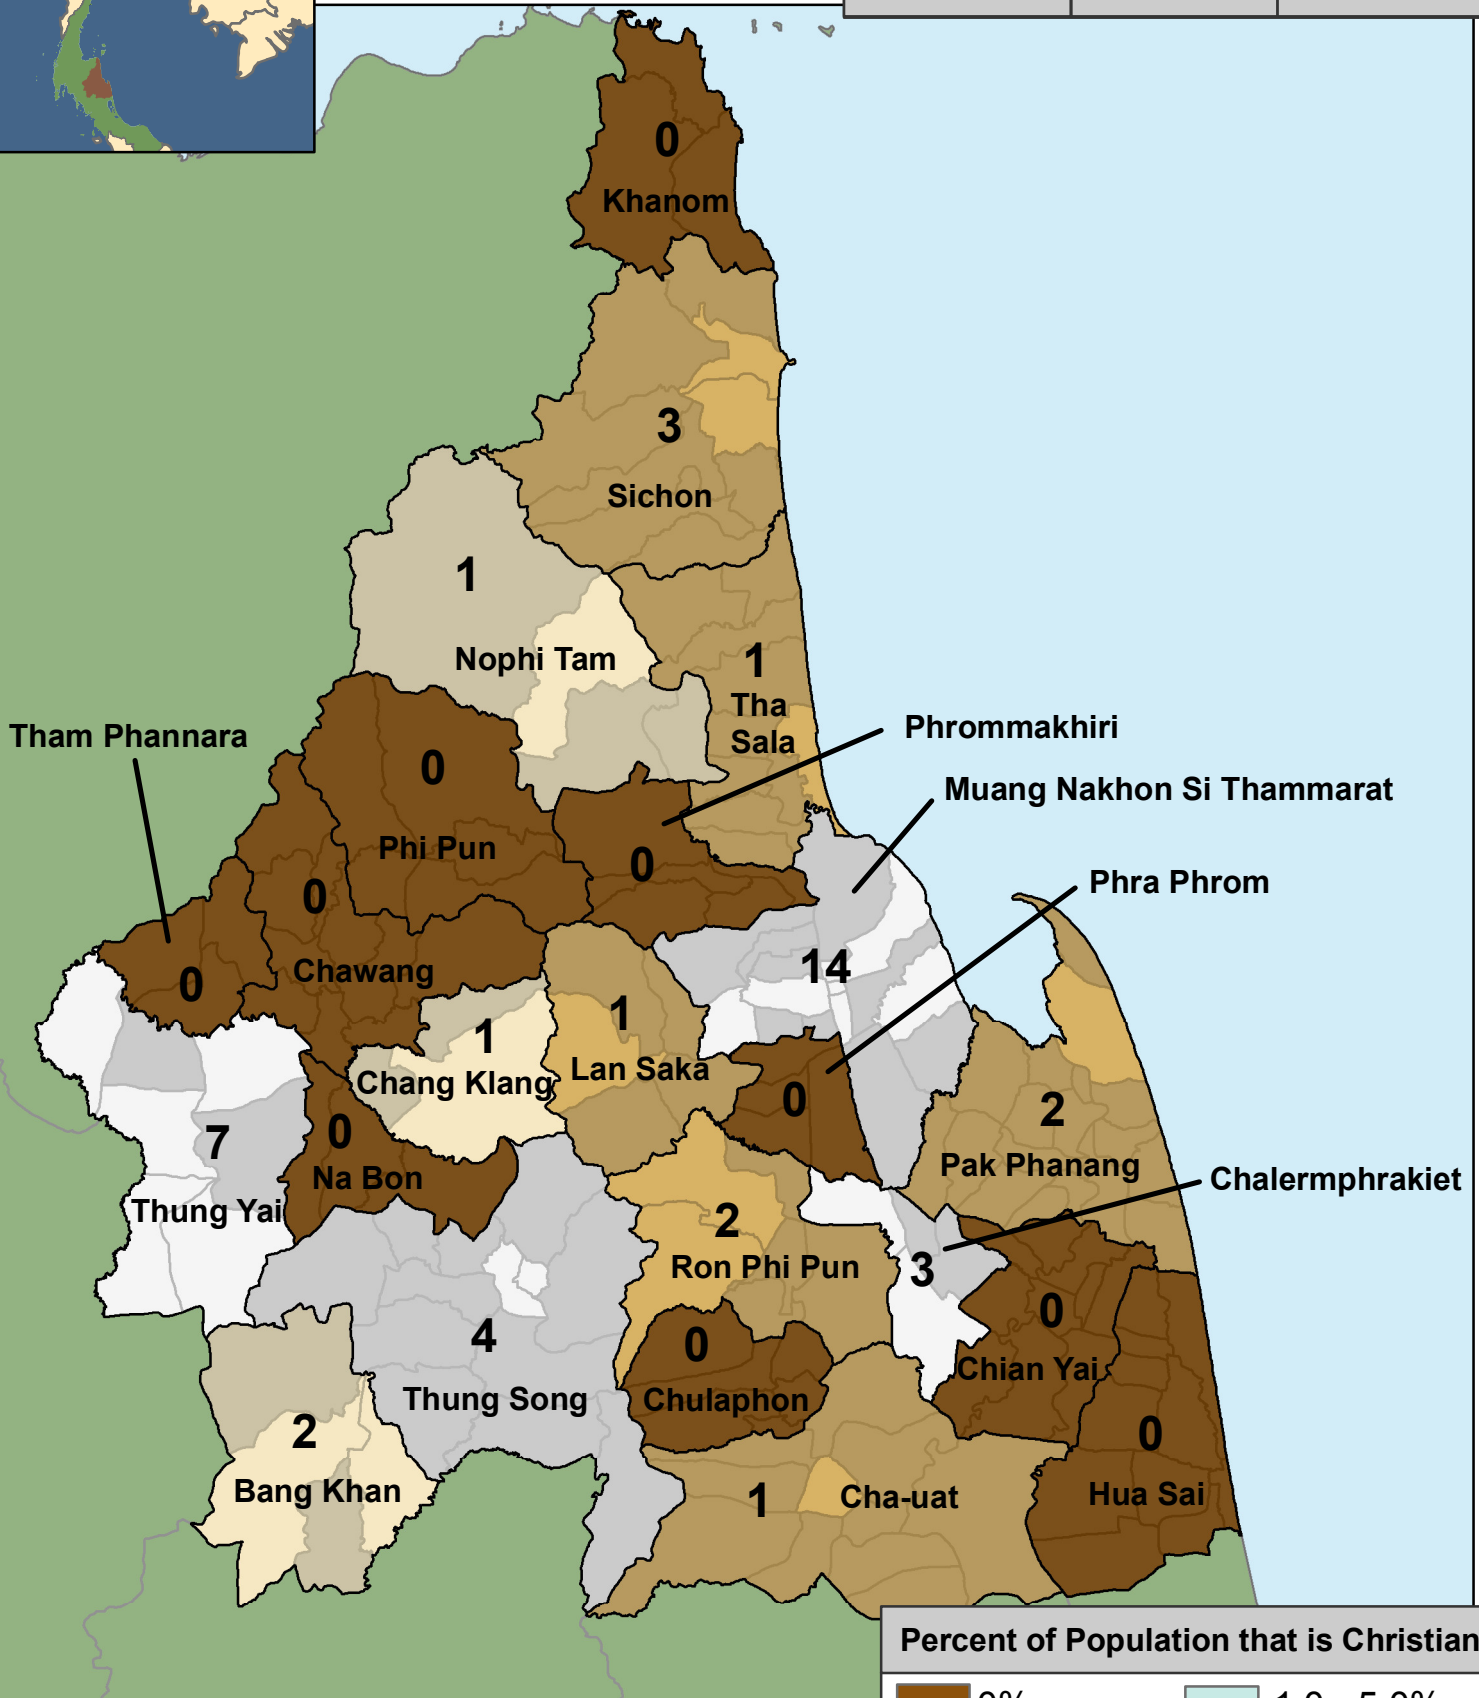

Nakhon Si Thammarat

Provincial Statistics

Population	Christians	Churches
1,522,561	2,153	42

Christian Presence in Thailand

Districts	Districts with no Church	Sub-districts	Sub-districts with no Churches
23	10	171	143

Percent of Population that is Christian

= No of Churches

eSTAR Data: 2011
Population Data: DOPA
E-mail: mapping@e-star.ws