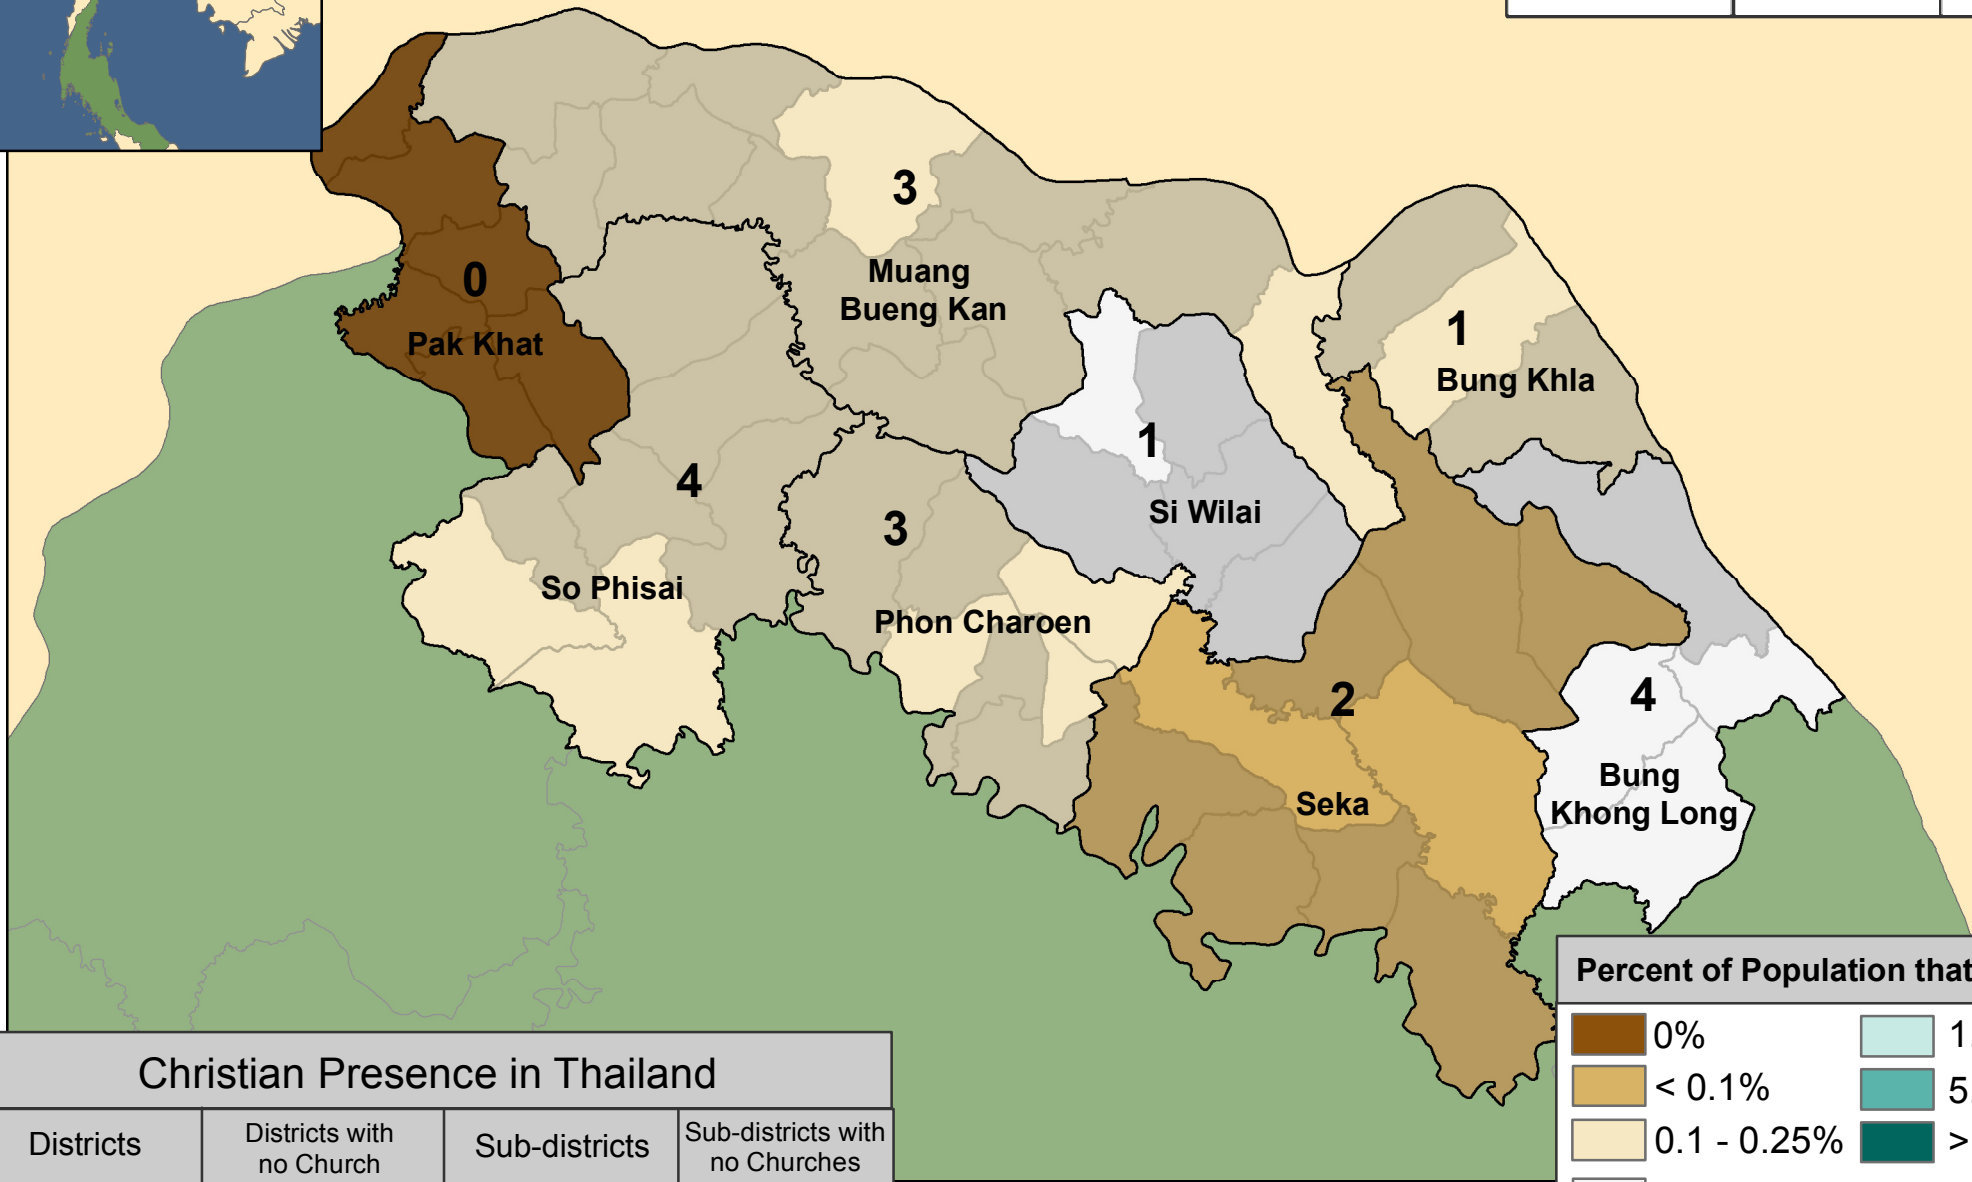

# Bueng Kan

## Provincial Statistics

Population	Christians	Churches
315,486	689	18

### Percent of Population that is Christian

### Christian Presence in Thailand

Districts	Districts with no Church	Sub-districts	Sub-districts with no Churches
8	1	52	38