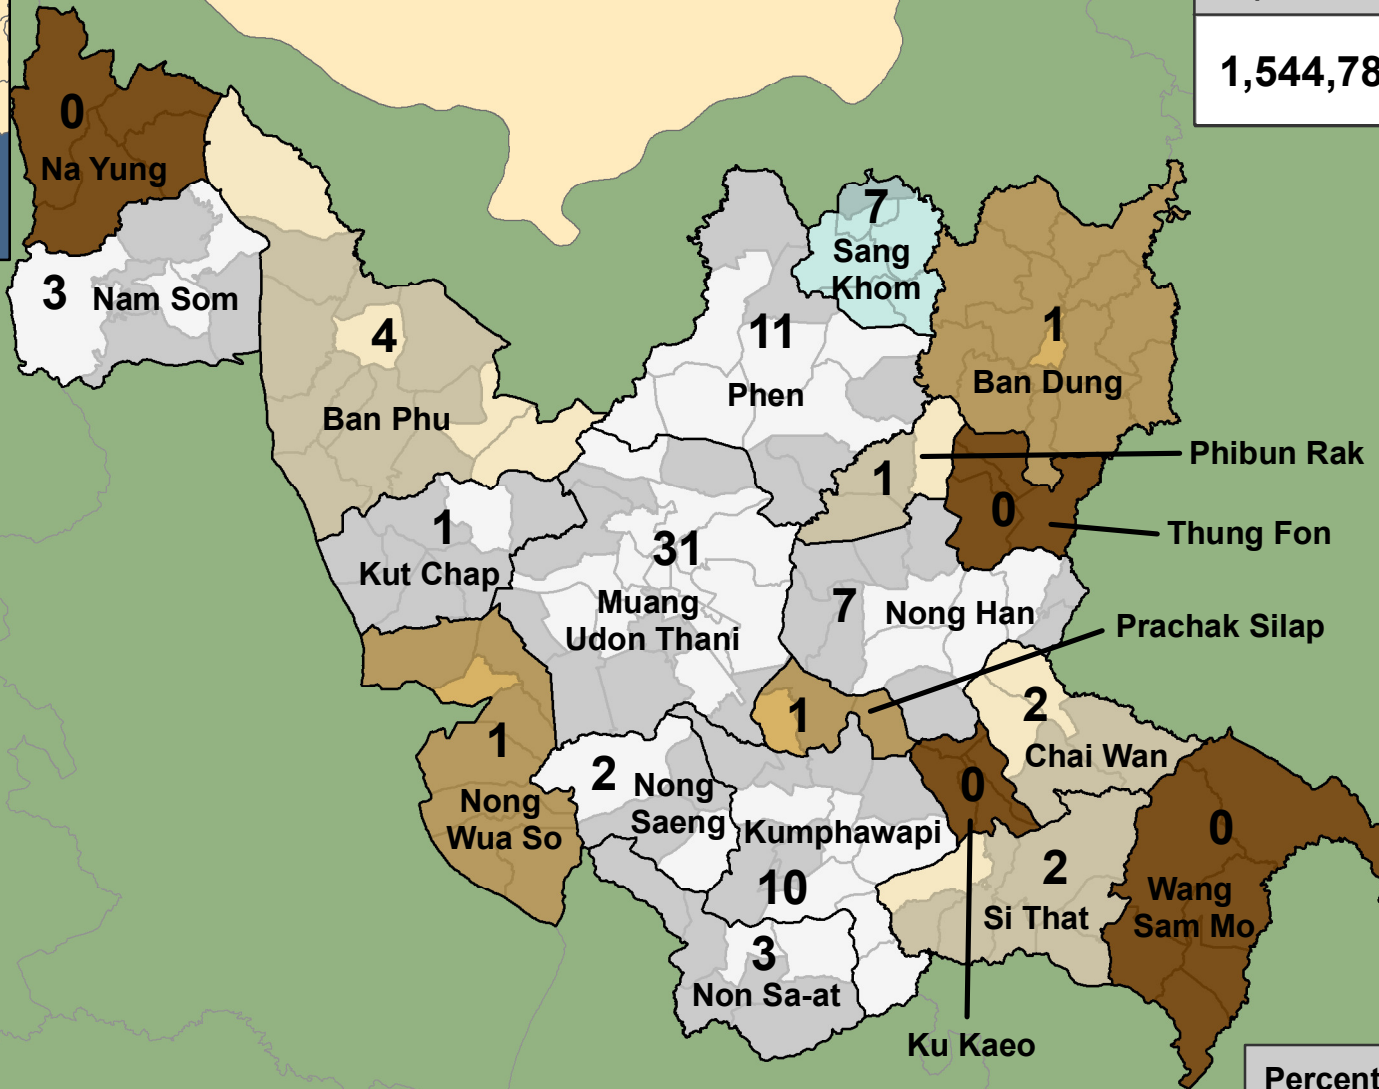

Udon Thani

Provincial Statistics

Population	Christians	Churches
1,544,786	6,453	87

Percent of Population that is Christian

Christian Presence in Thailand

Districts	Districts with no Church	Sub-districts	Sub-districts with no Churches
20	4	156	103