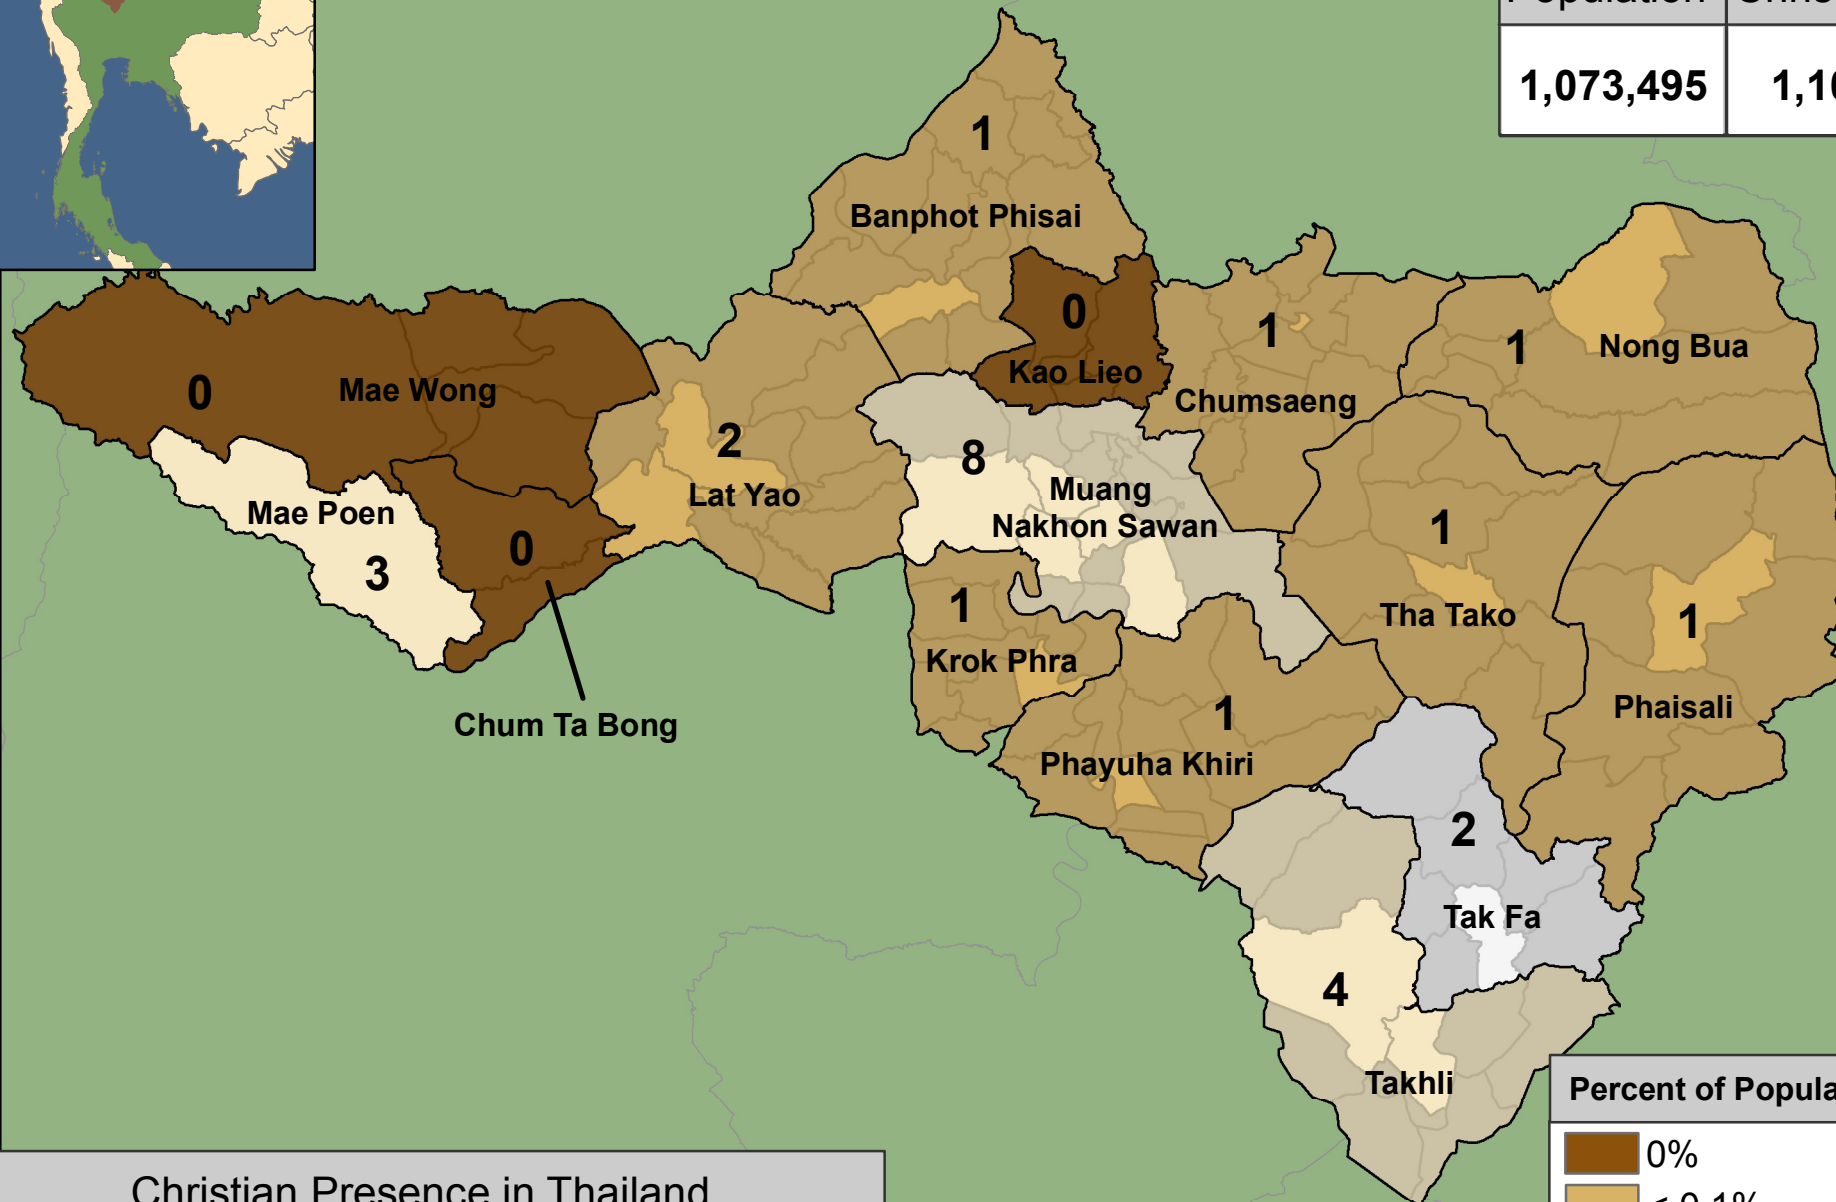

# Nakhon Sawan

## Provincial Statistics

Population	Christians	Churches
<b>1,073,495</b>	<b>1,100</b>	<b>26</b>

### Percent of Population that is Christian

### Christian Presence in Thailand

Districts	Districts with no Church	Sub-districts	Sub-districts with no Churches
<b>15</b>	<b>3</b>	<b>130</b>	<b>112</b>