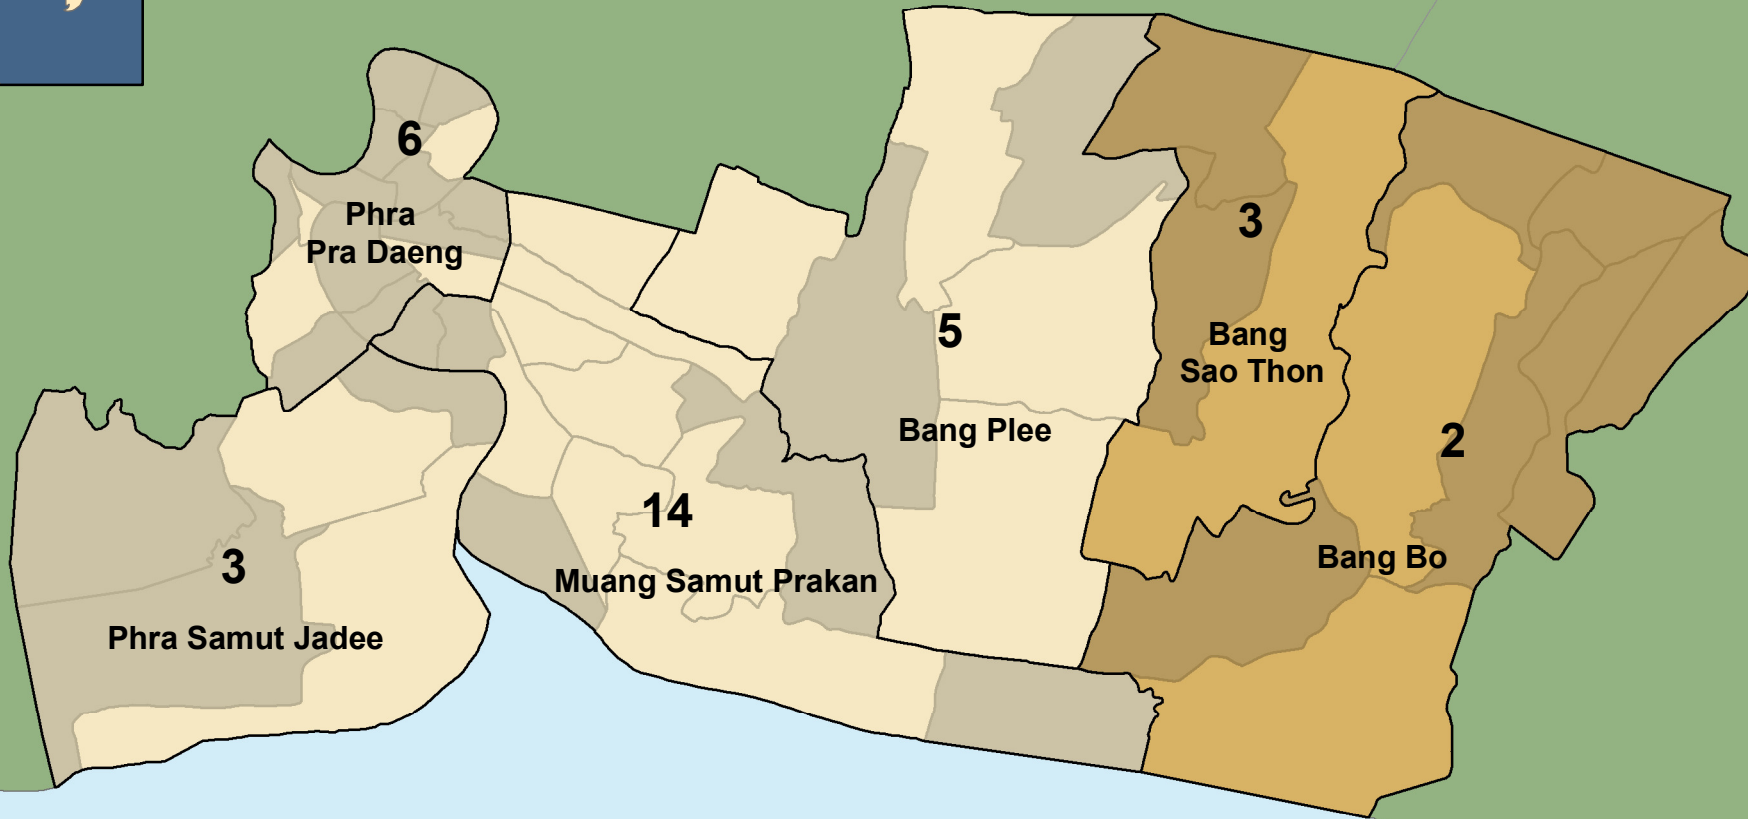

# Samut Prakan

## Provincial Statistics

Population	Christians	Churches
<b>1,185,180</b>	<b>1,705</b>	<b>33</b>

## Percent of Population that is Christian

## Christian Presence in Thailand

Districts	Districts with no Church	Sub-districts	Sub-districts with no Churches
<b>6</b>	<b>0</b>	<b>50</b>	<b>29</b>