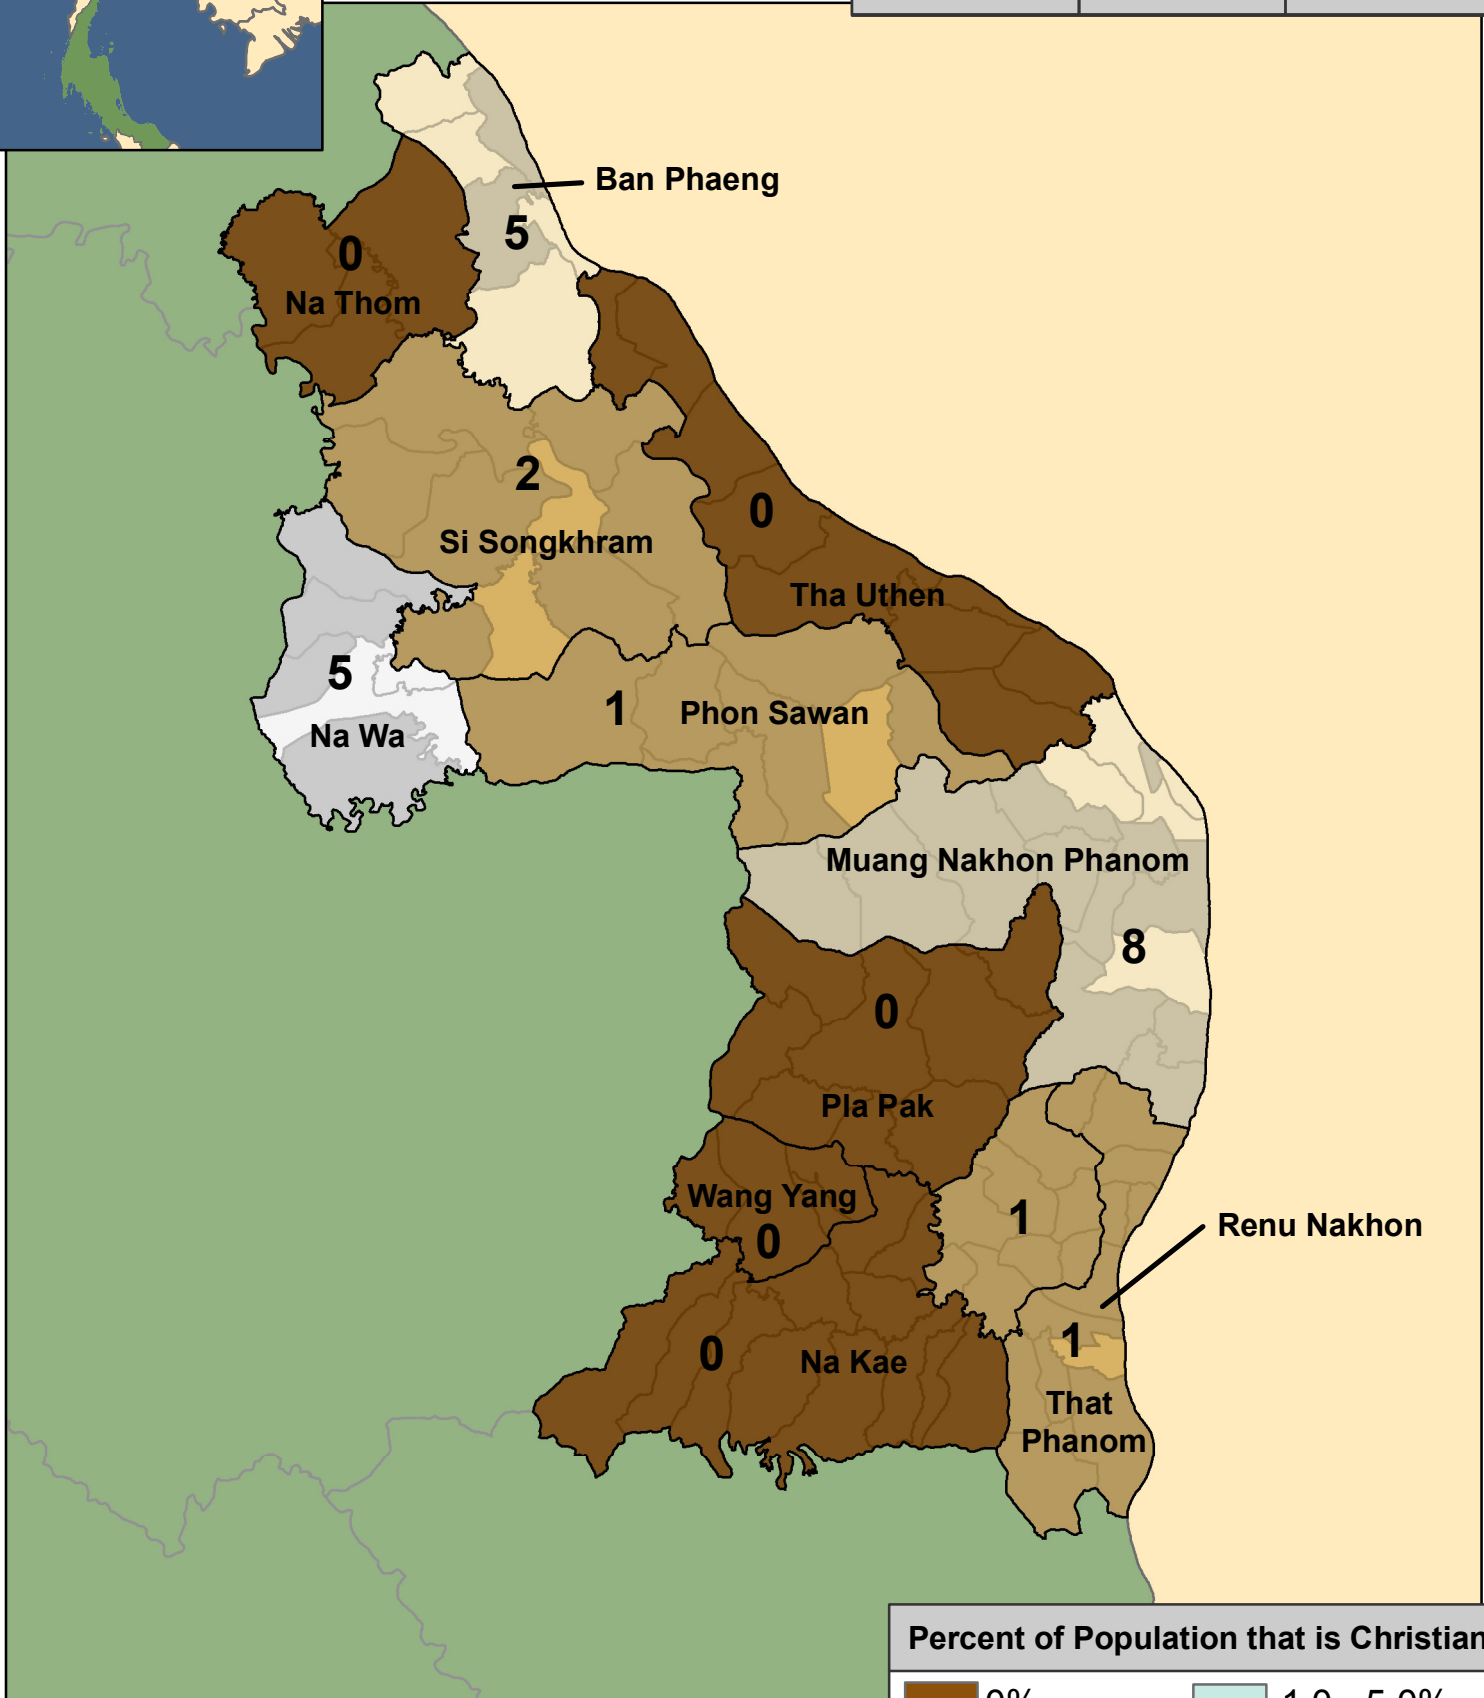

Nakhon Phanom

Provincial Statistics		
Population	Christians	Churches
703,392	837	23

Christian Presence in Thailand			
Districts	Districts with no Church	Sub-districts	Sub-districts with no Churches
12	5	99	85

Percent of Population that is Christian

0%	1.0 - 5.0%
< 0.1%	5.0 - 10.0%
0.1 - 0.25%	> 10.0%
0.25 - 1.0%	

= No of Churches

eSTAR Data: 2011
Population Data: DOPA
E-mail: mapping@e-star.ws