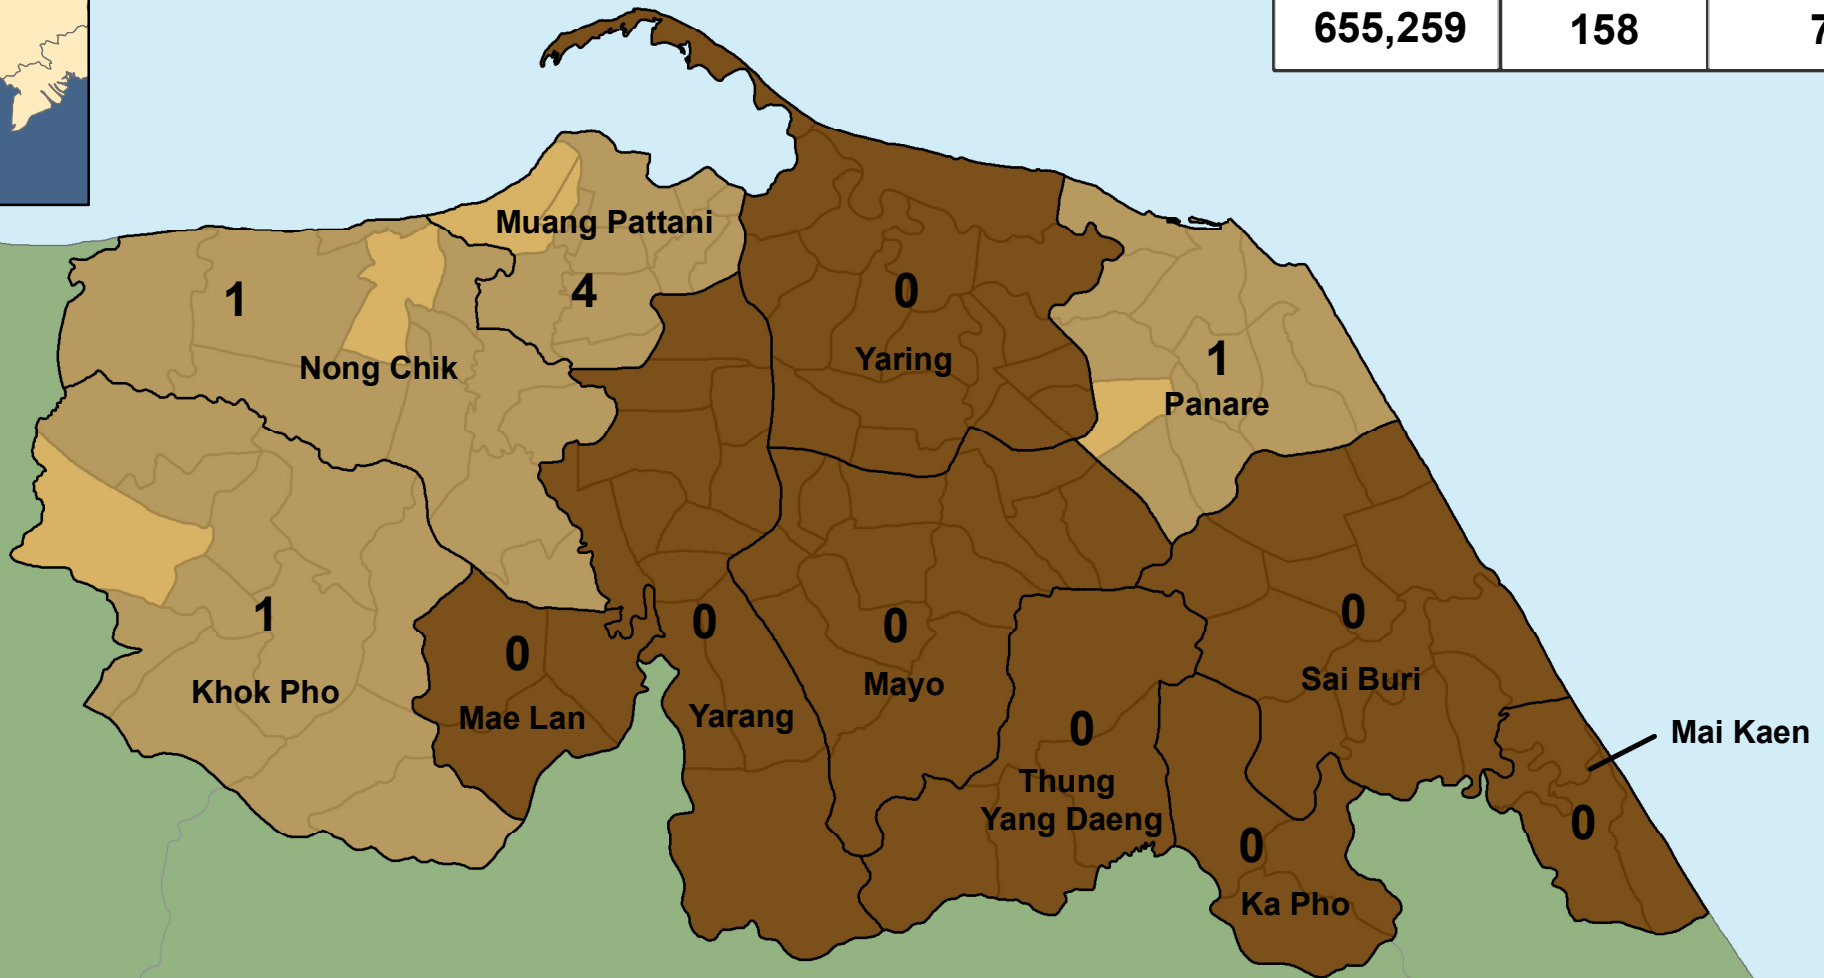

Pattani

Provincial Statistics

Population	Christians	Churches
655,259	158	7

Percent of Population that is Christian

= No of Churches

eSTAR Data: 2011
Population Data: DOPA
E-mail: mapping@e-star.ws

Christian Presence in Thailand

Districts	Districts with no Church	Sub-districts	Sub-districts with no Churches
12	8	115	110