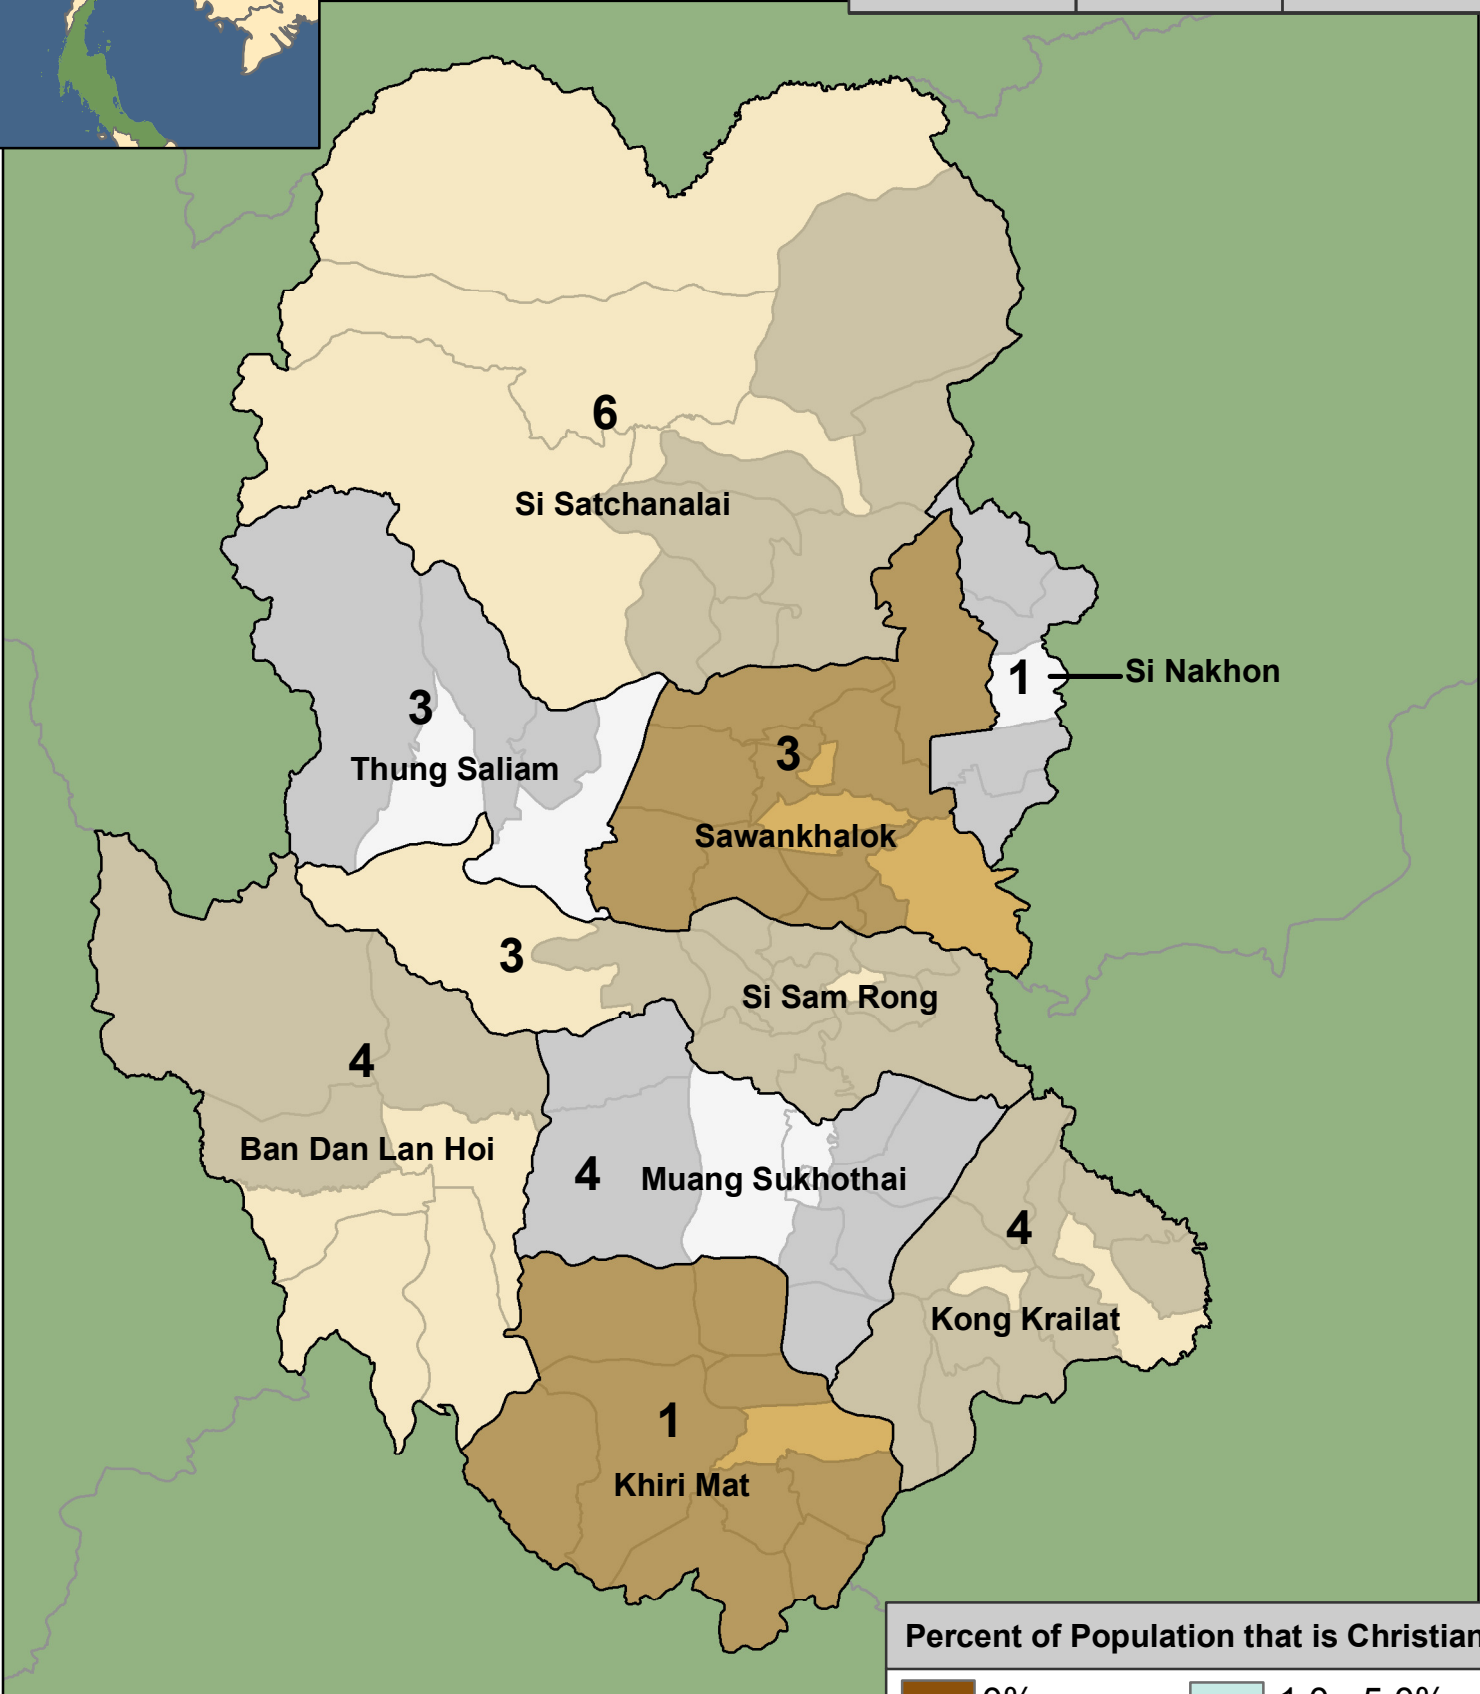

Sukhothai

Provincial Statistics		
Population	Christians	Churches
601,778	1,212	29

Christian Presence in Thailand			
Districts	Districts with no Church	Sub-districts	Sub-districts with no Churches
9	0	86	64

Percent of Population that is Christian

0%	1.0 - 5.0%
< 0.1%	5.0 - 10.0%
0.1 - 0.25%	> 10.0%
0.25 - 1.0%	

= No of Churches

eSTAR Data: 2011
Population Data: DOPA
E-mail: mapping@e-star.ws