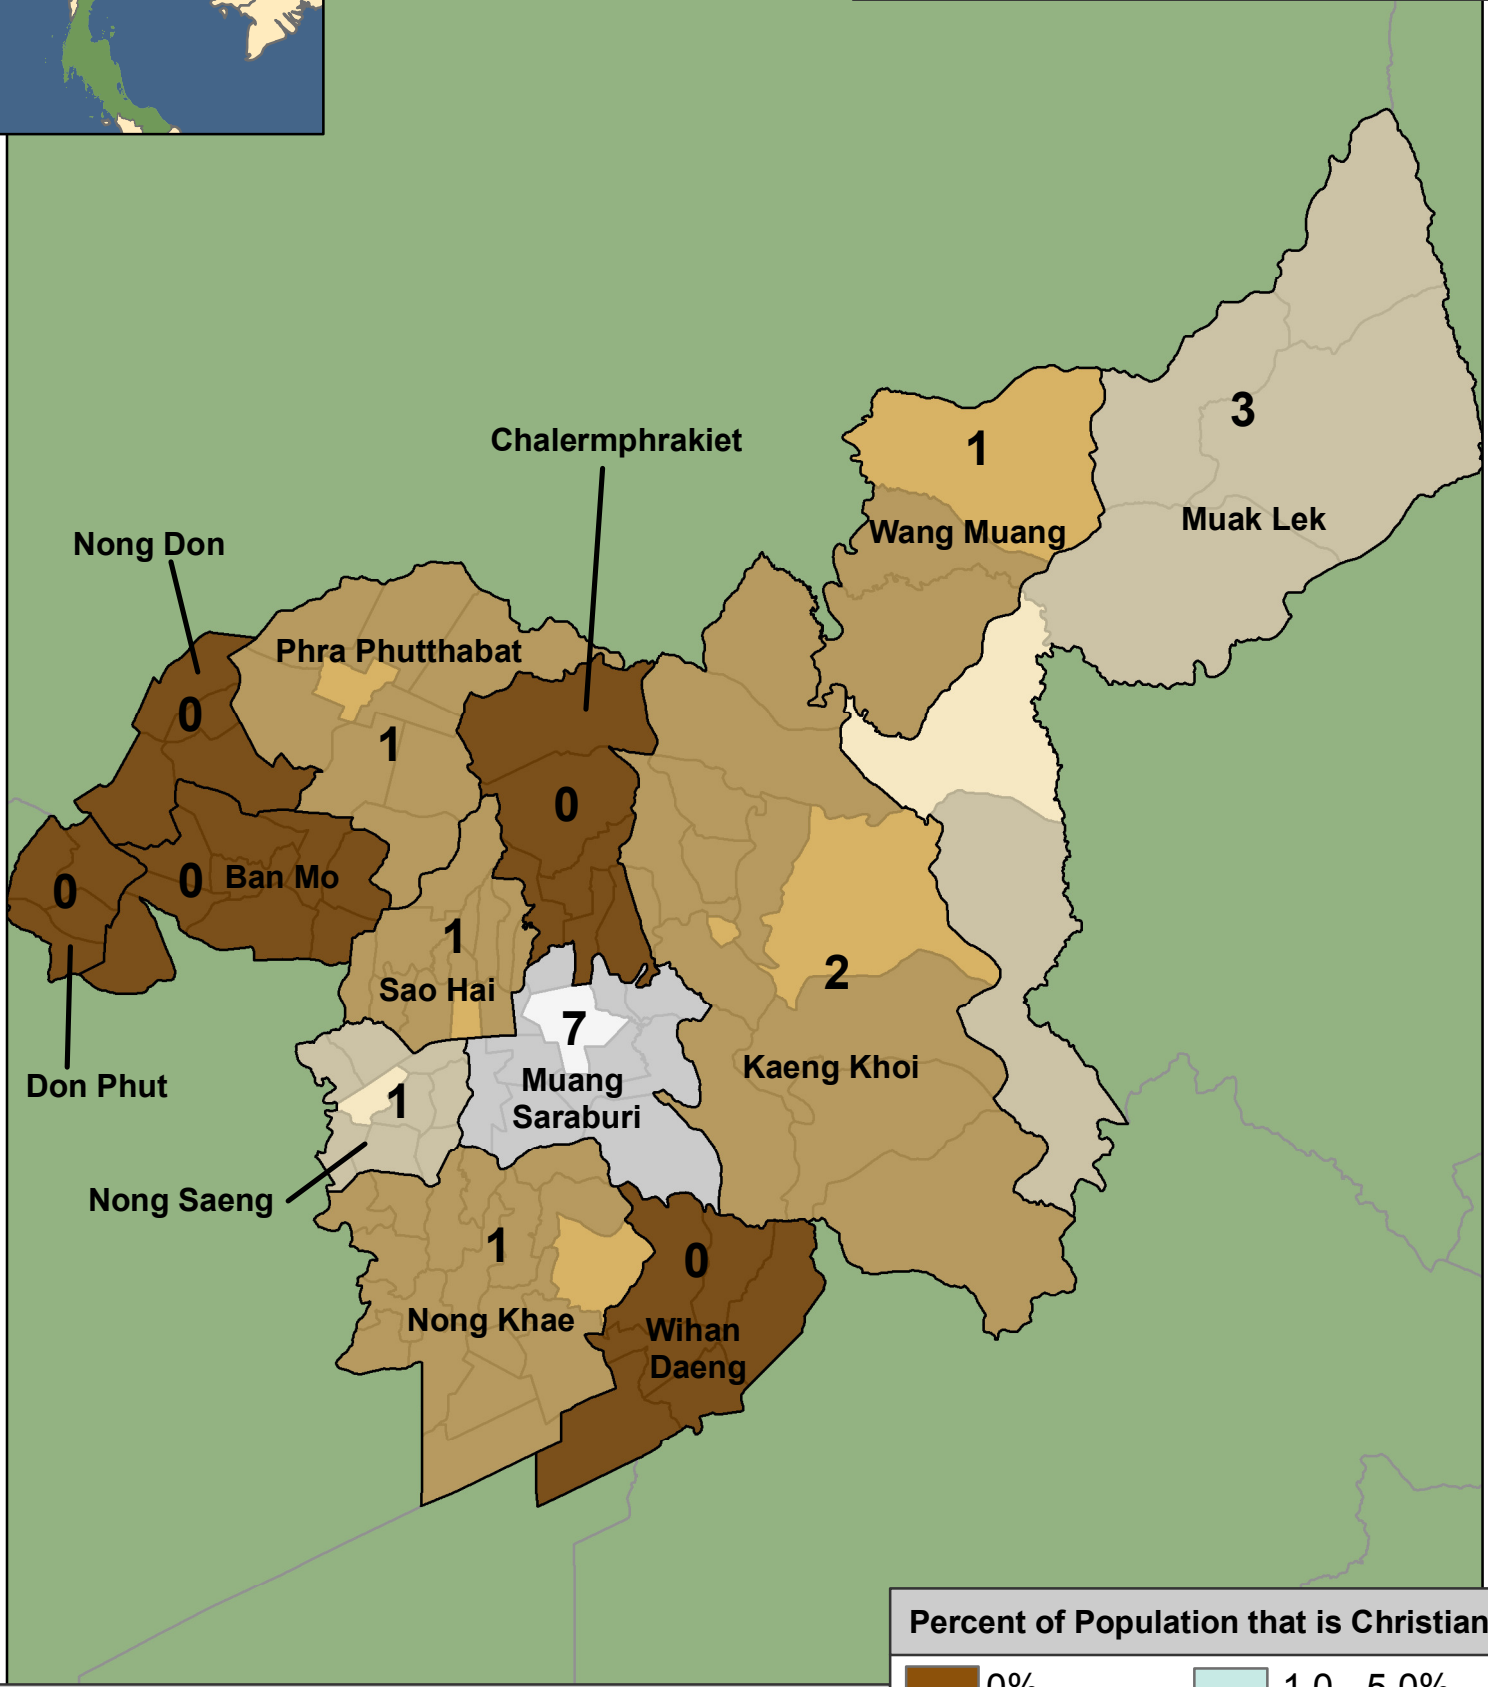

# Saraburi

Provincial Statistics		
Population	Christians	Churches
617,384	569	17

## Christian Presence in Thailand

Districts	Districts with no Church	Sub-districts	Sub-districts with no Churches
<b>13</b>	<b>5</b>	<b>111</b>	<b>102</b>