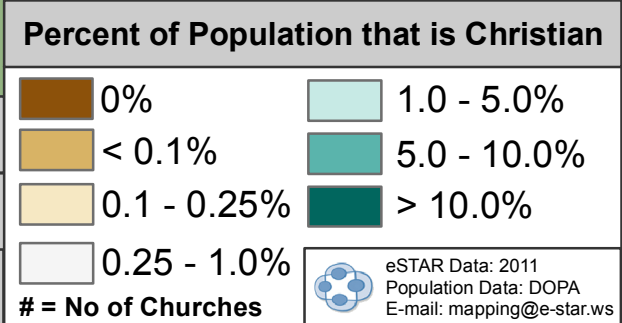

Singburi

Provincial Statistics		
Population	Christians	Churches
214,661	345	8

Christian Presence in Thailand

Districts	Districts with no Church	Sub-districts	Sub-districts with no Churches
6	0	44	37