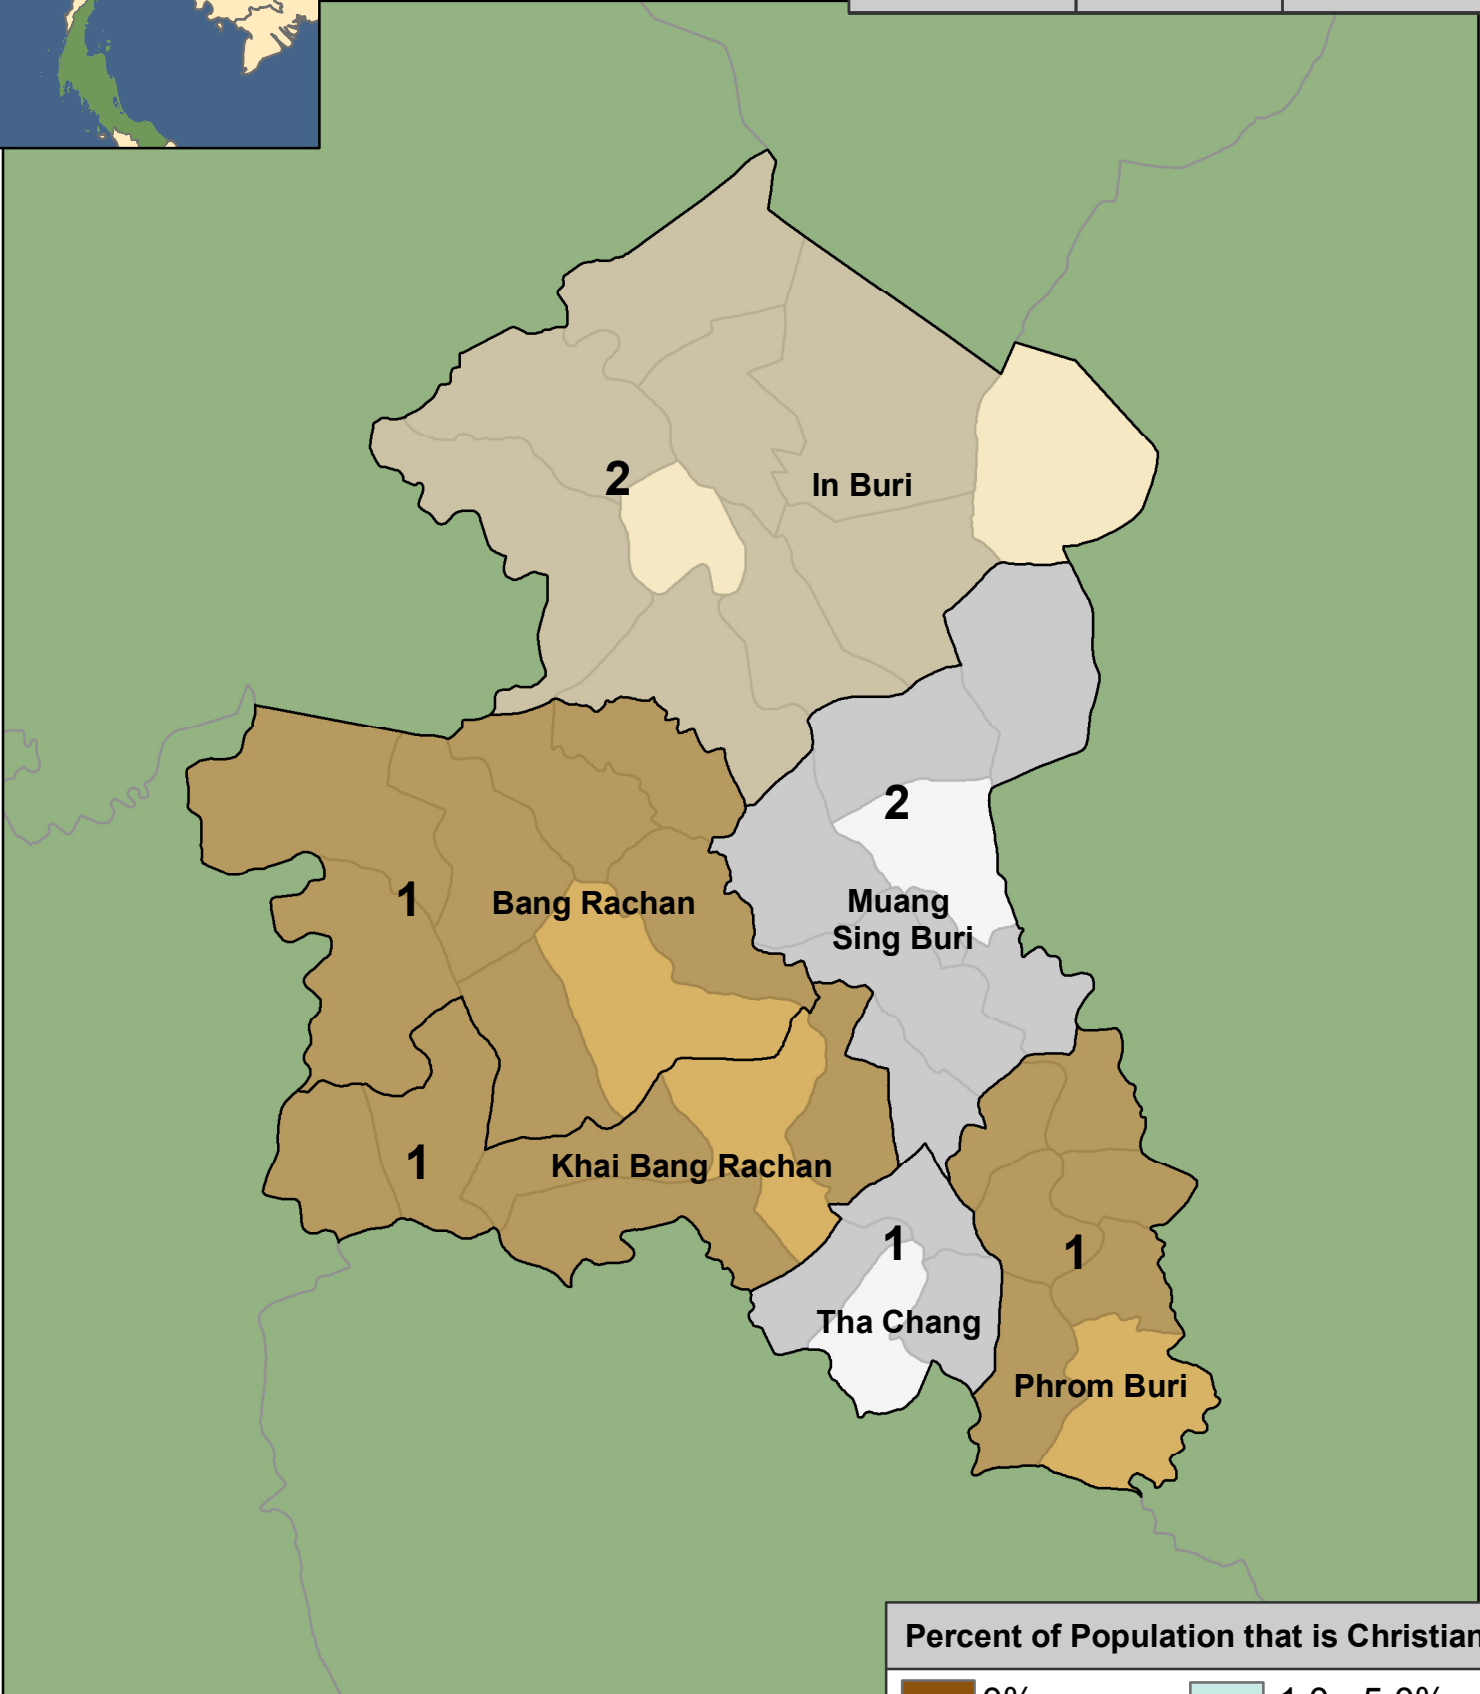

Singburi

Provincial Statistics		
Population	Christians	Churches
214,661	345	8

Christian Presence in Thailand

Districts	Districts with no Church	Sub-districts	Sub-districts with no Churches
6	0	44	37