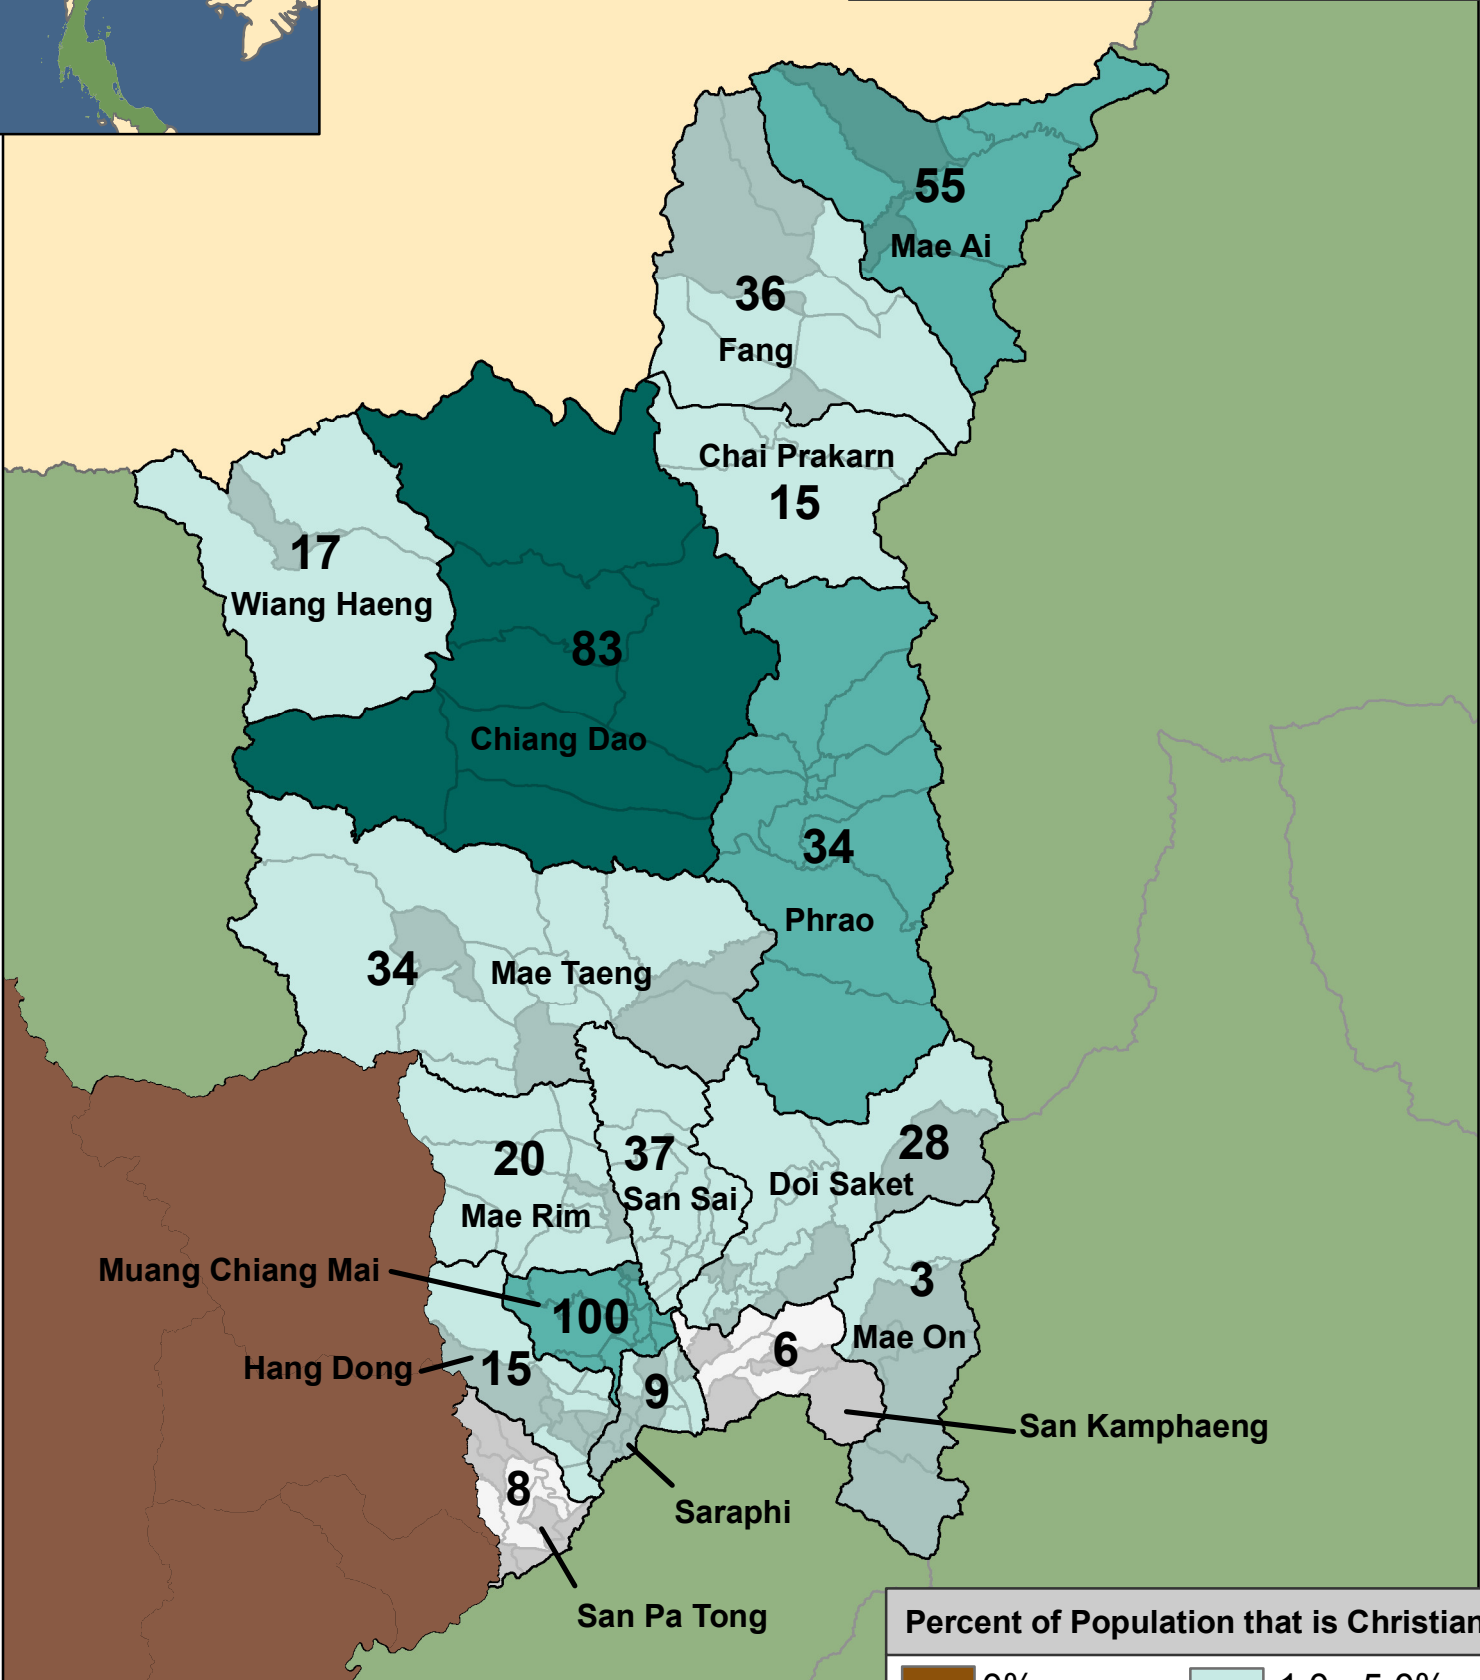

Chiang Mai - North

Provincial Statistics		
Population	Christians	Churches
1,640,479	87,742	778

Christian Presence in Thailand			
Districts	Districts with no Church	Sub-districts	Sub-districts with no Churches
25	0	205	55

Percent of Population that is Christian

- 0% (Dark Brown)
- < 0.1% (Light Brown)
- 0.1 - 0.25% (Yellow)
- 0.25 - 1.0% (Light Green)
- 1.0 - 5.0% (Medium Green)
- 5.0 - 10.0% (Dark Green)
- > 10.0% (Darkest Green)

= No of Churches

eSTAR Data: 2011
Population Data: DOPA
E-mail: mapping@e-star.ws