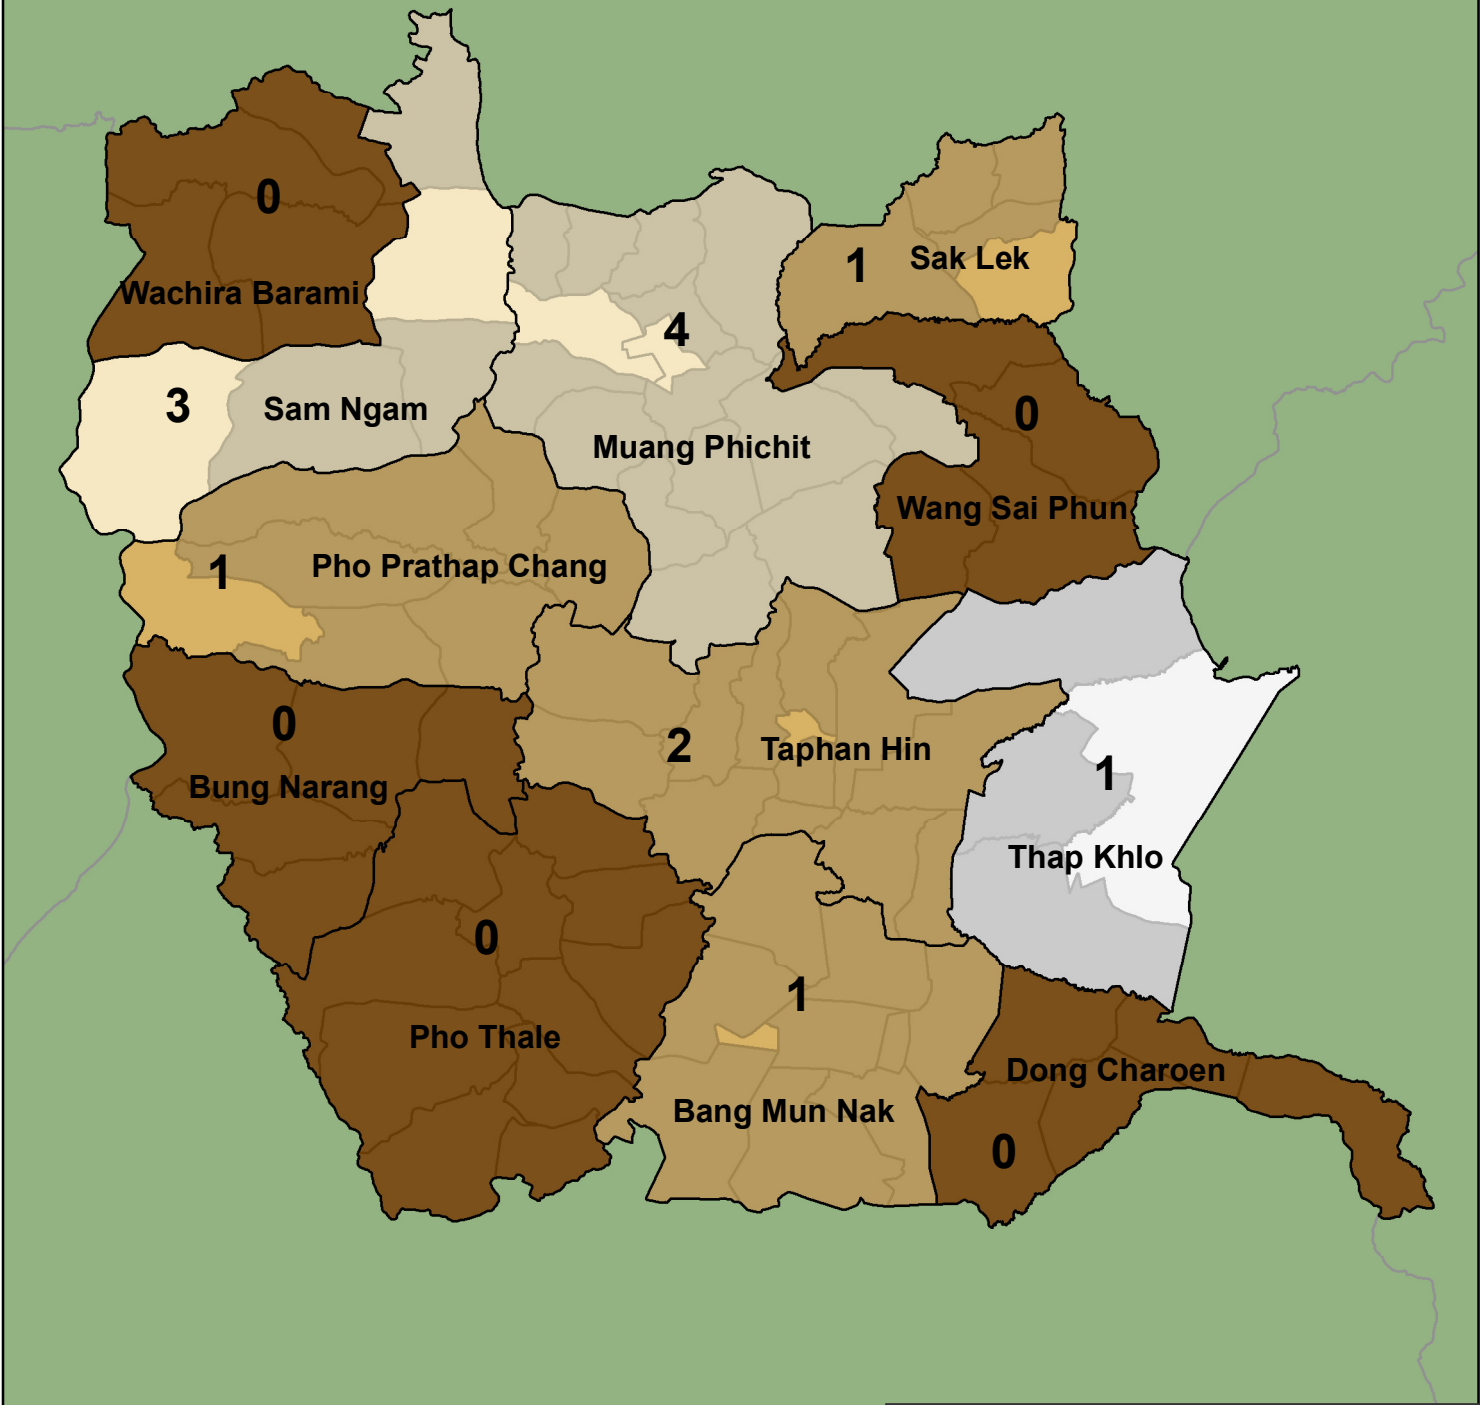

# Phichit

Provincial Statistics		
Population	Christians	Churches
552,690	514	13

## Christian Presence in Thailand

Districts	Districts with no Church	Sub-districts	Sub-districts with no Churches
12	5	89	80