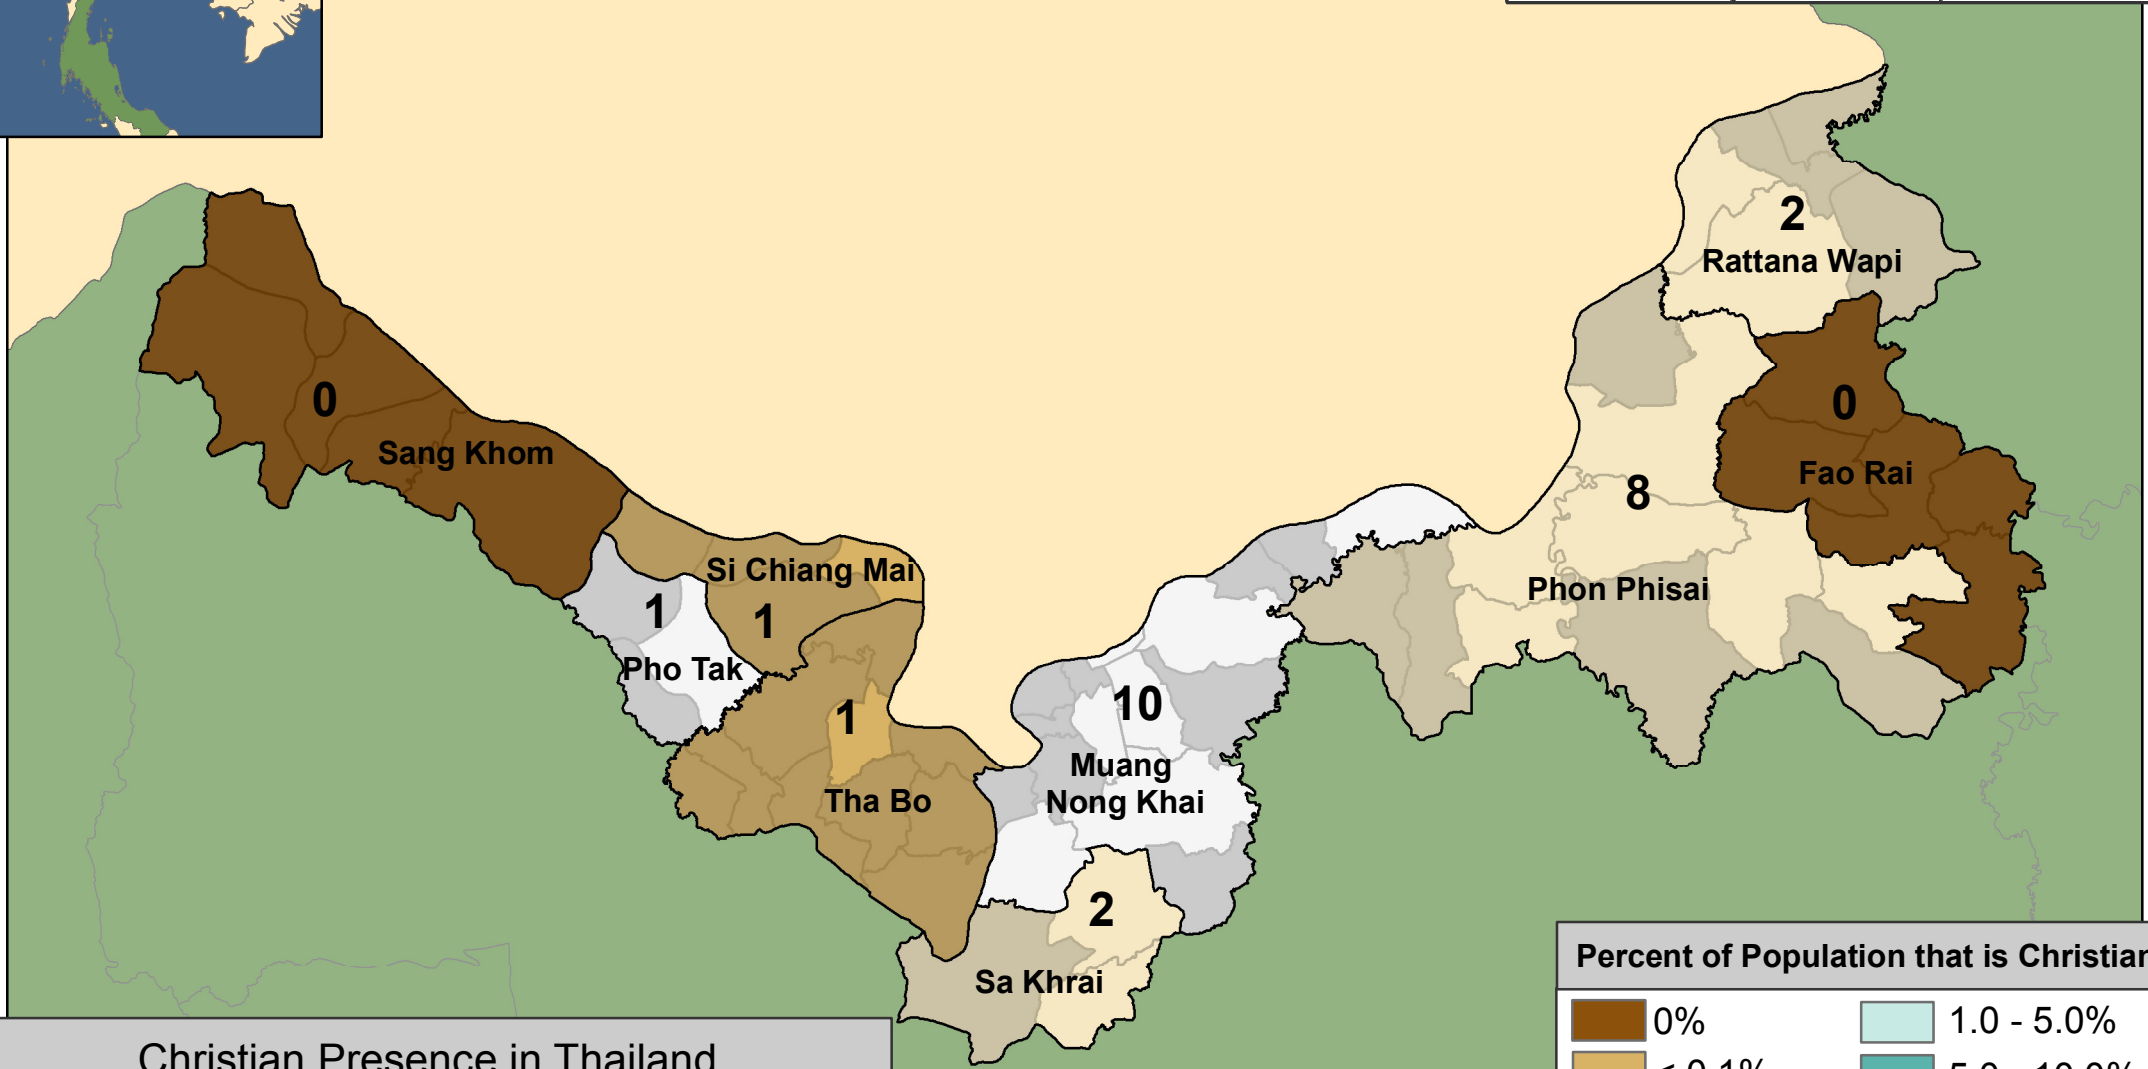

Nong Khai

Provincial Statistics

Population	Christians	Churches
597,451	941	25

Percent of Population that is Christian

= No of Churches

eSTAR Data: 2011
Population Data: DOPA
E-mail: mapping@e-star.ws

Christian Presence in Thailand

Districts	Districts with no Church	Sub-districts	Sub-districts with no Churches
9	2	62	42