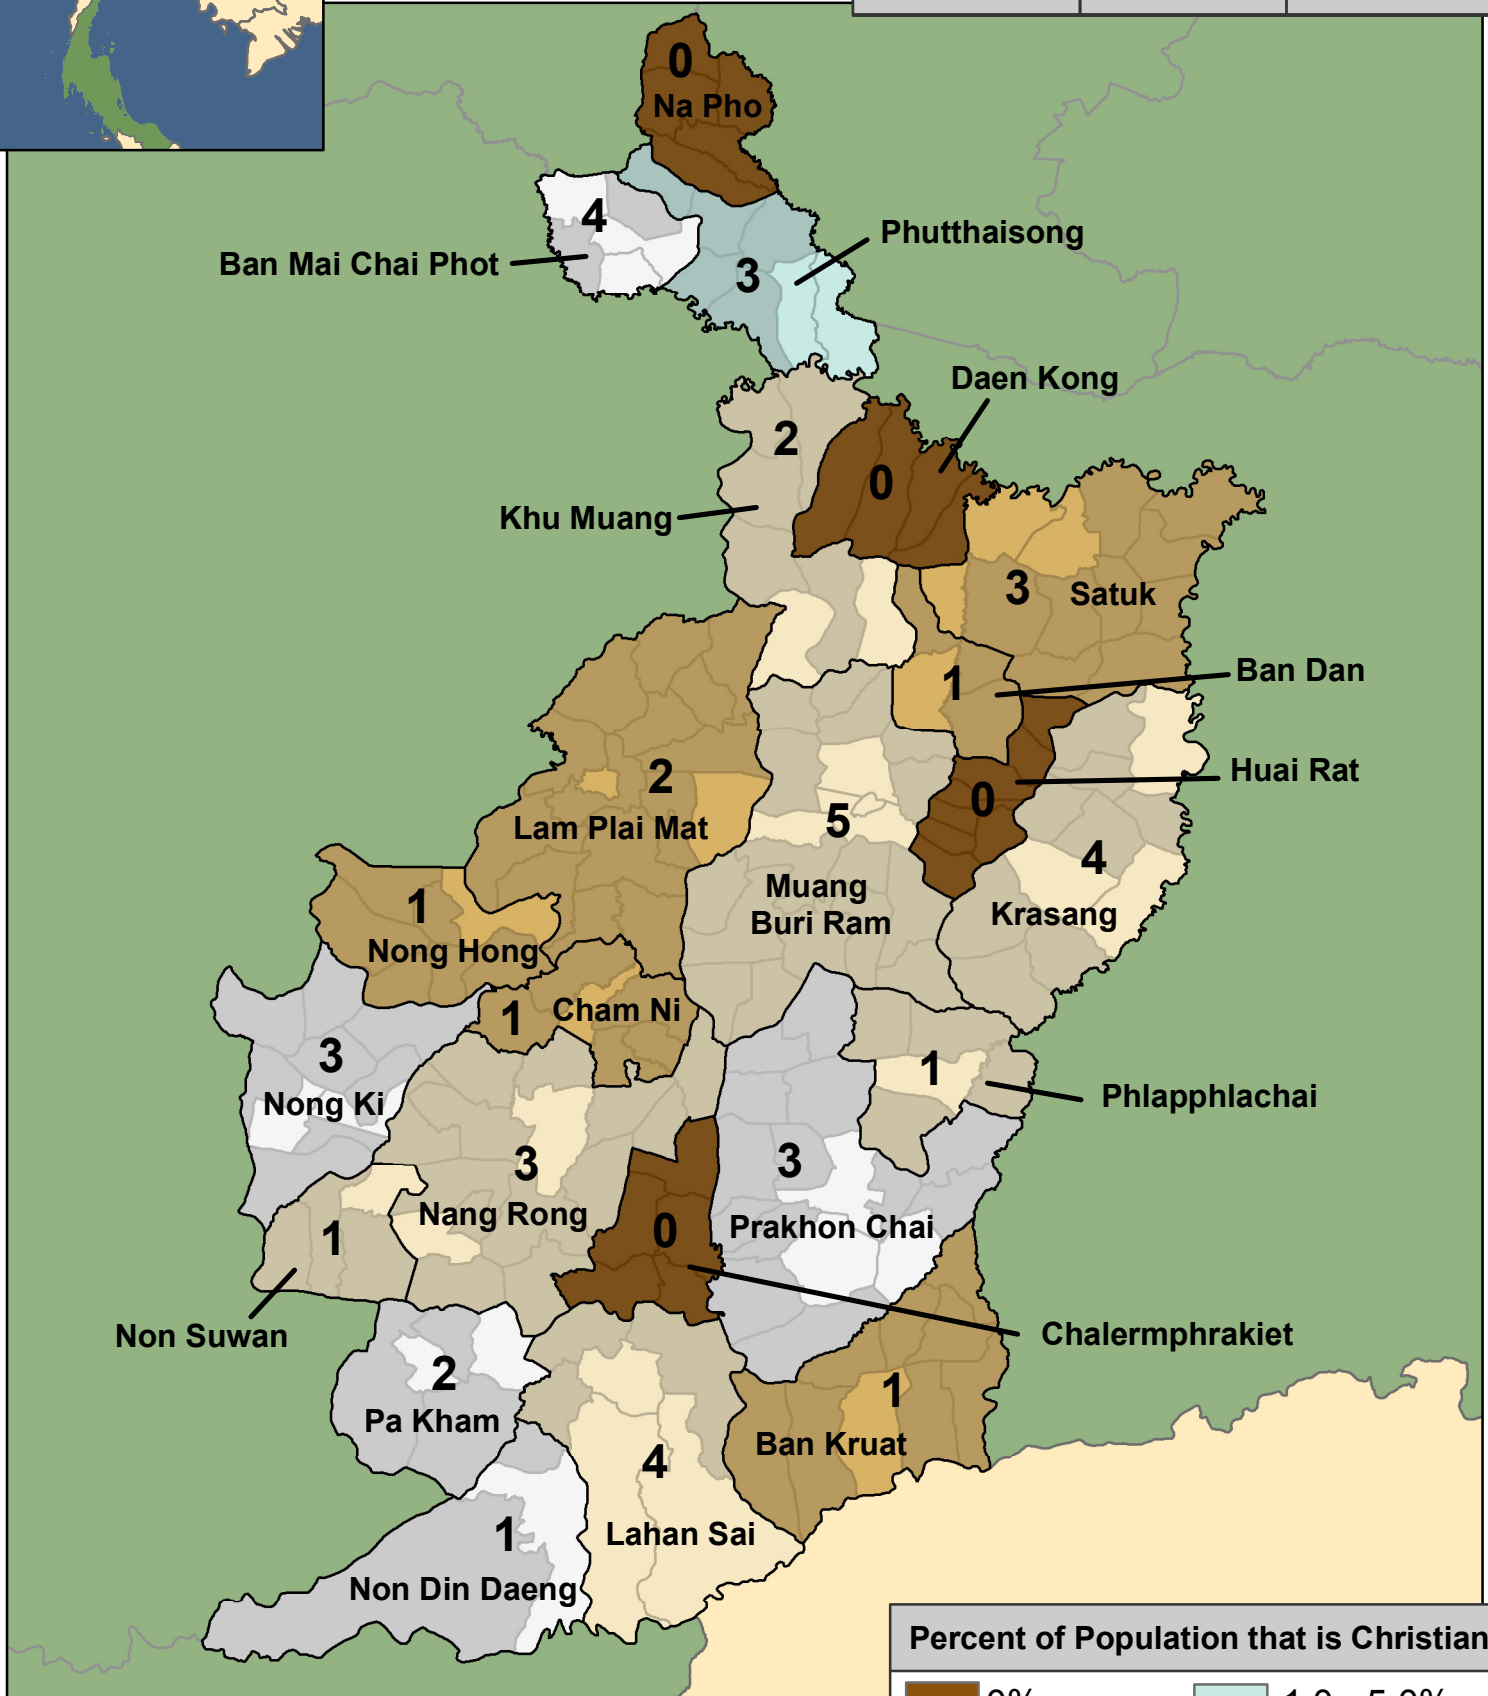

# Buriram

## Provincial Statistics

Population	Christians	Churches
1,553,765	3,253	45

### Christian Presence in Thailand

Districts	Districts with no Church	Sub-districts	Sub-districts with no Churches
23	4	189	151

### Percent of Population that is Christian